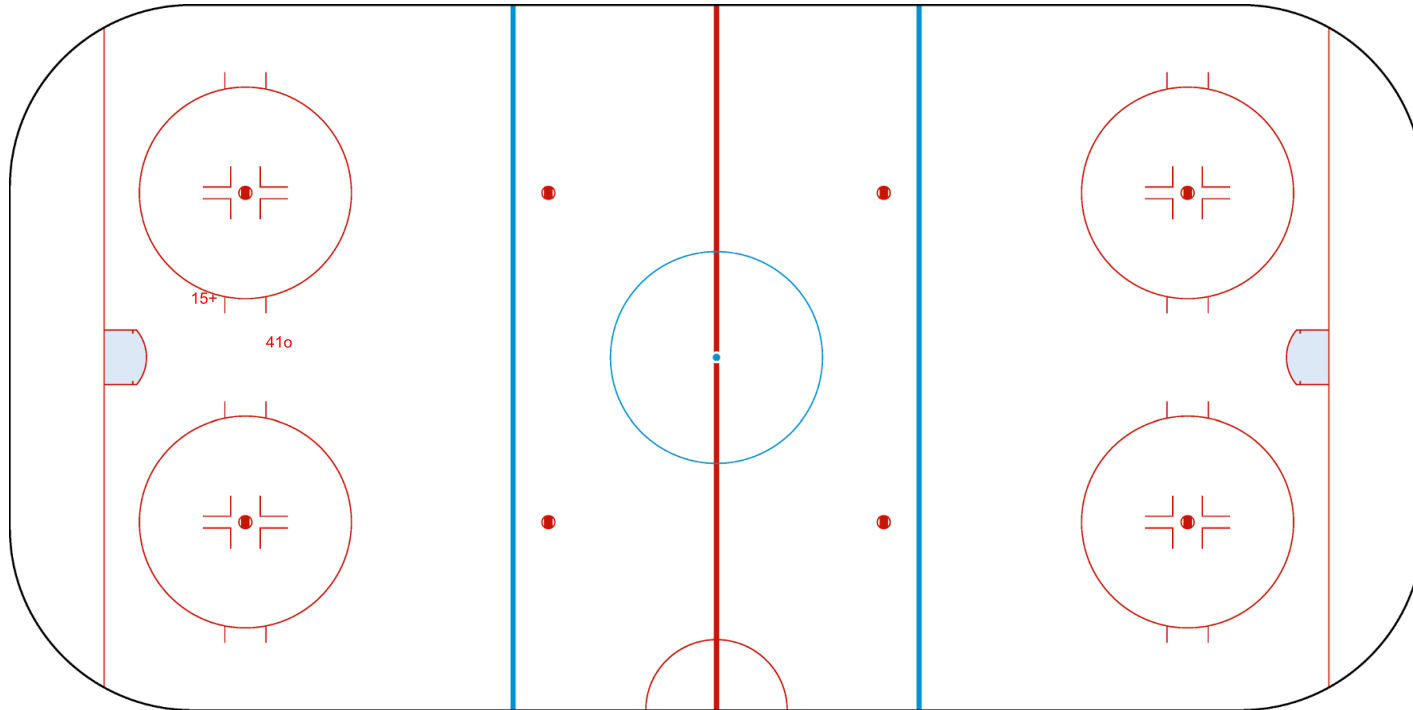

YAYLA ARENA

SUN 8 NOV 2020
START TIME 14:30

ICE HOCKEY
DEUTSCHLAND CUP
FINAL, GAME 4

SHOT CHART GER - LAT

Shots by GER
Goals (o): 0
SSP (<): 0
SSG (+): 0
SPG (-): 0

LAT → Overtime ← GER

Shots by LAT
Goals (o): 1
SSP (>): 0
SSG (+): 1
SPG (-): 0

GK 35 of LAT

GK 35 of GER

Legend:	GK Goalkeeper	SPG Shots past goal	SSG Shots saved by goalkeeper	SSP Shots saved by player