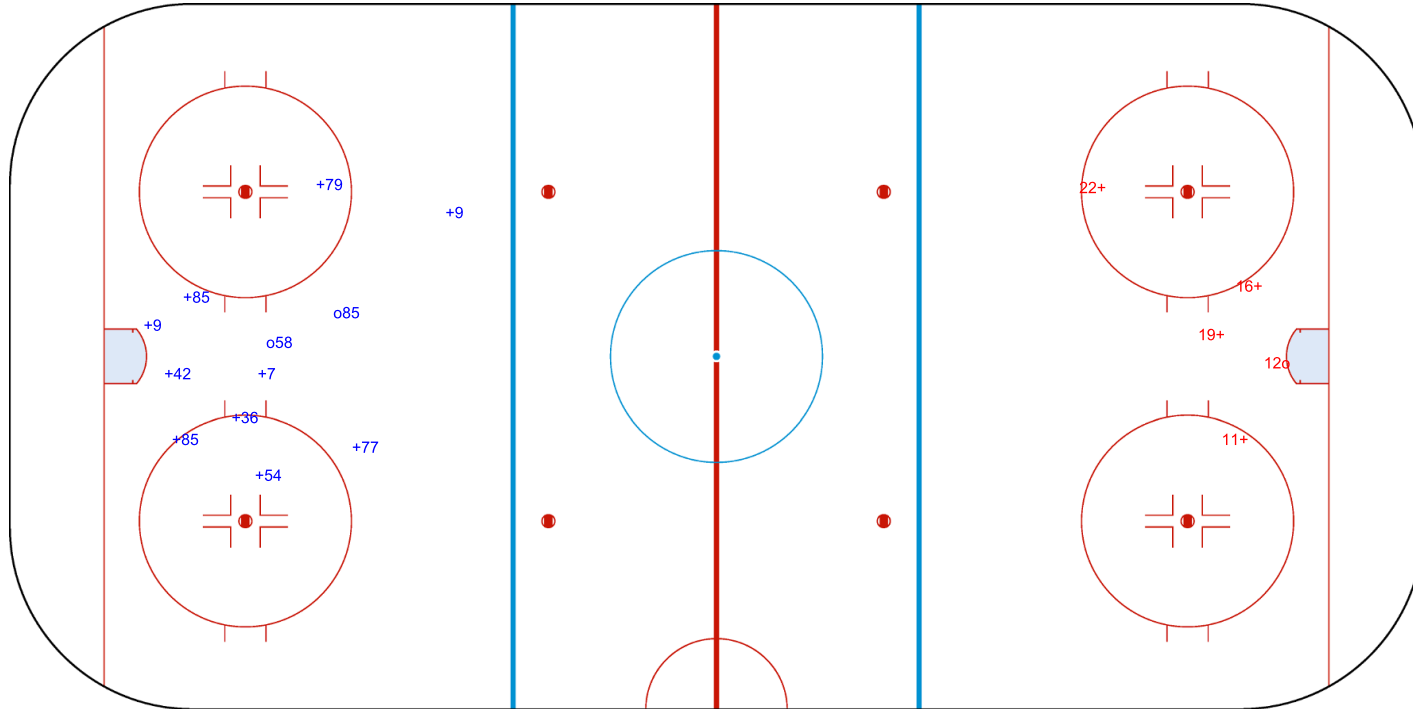

YAYLA ARENA

THU 5 NOV 2020
START TIME 19:45

ICE HOCKEY

DEUTSCHLAND CUP
ROUND ROBIN, GAME 1

SHOT CHART GER - TTP

Shots by GER
Goals (o): 2 SSG (+): 10
SSP (-): 0 SPG (-): 0

GK 30 of TTP

GK 31 of TTP

Period: 3

Shots by TTP
Goals (o): 1 SSG (+): 4
SSP (>): 0 SPG (-): 0

GK 35 of GER

Legend:	
GK Goalkeeper	SSP Shots saved by player
SPG Shots past goal	SSG Shots saved by goalkeeper