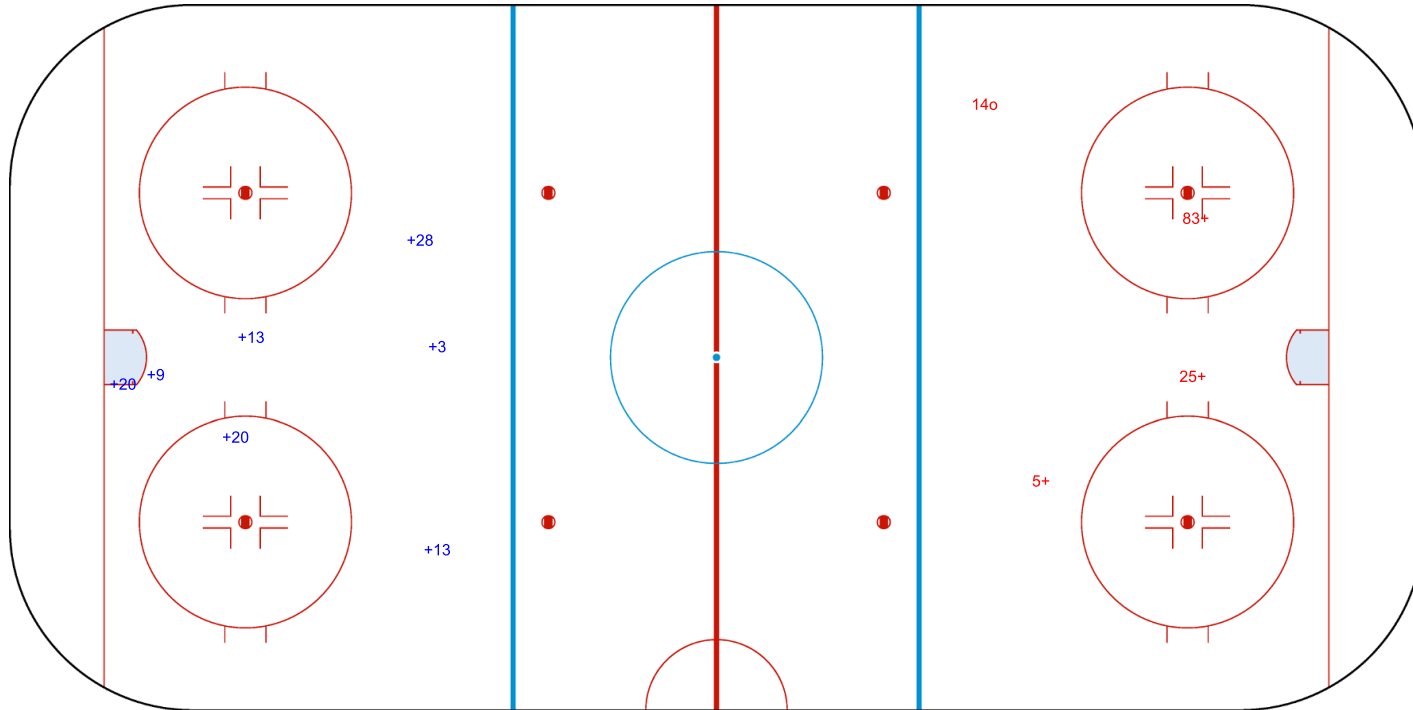

YAYLA ARENA

FRI 6 NOV 2020
START TIME 17:00

ICE HOCKEY

DEUTSCHLAND CUP
ROUND ROBIN, GAME 2

SHOT CHART LAT - TTP

Shots by TTP
Goals (o): 0
SSP (-): 0
SSG (+): 7
SPG (-): 0

GK 35 of LAT

Period: 3

Shots by LAT
Goals (o): 1
SSP (>): 0
SSG (+): 3
SPG (-): 0

GK 30 of TTP

Legend:	
GK Goalkeeper	SSP Shots saved by player
SPG Shots past goal	SSG Shots saved by goalkeeper