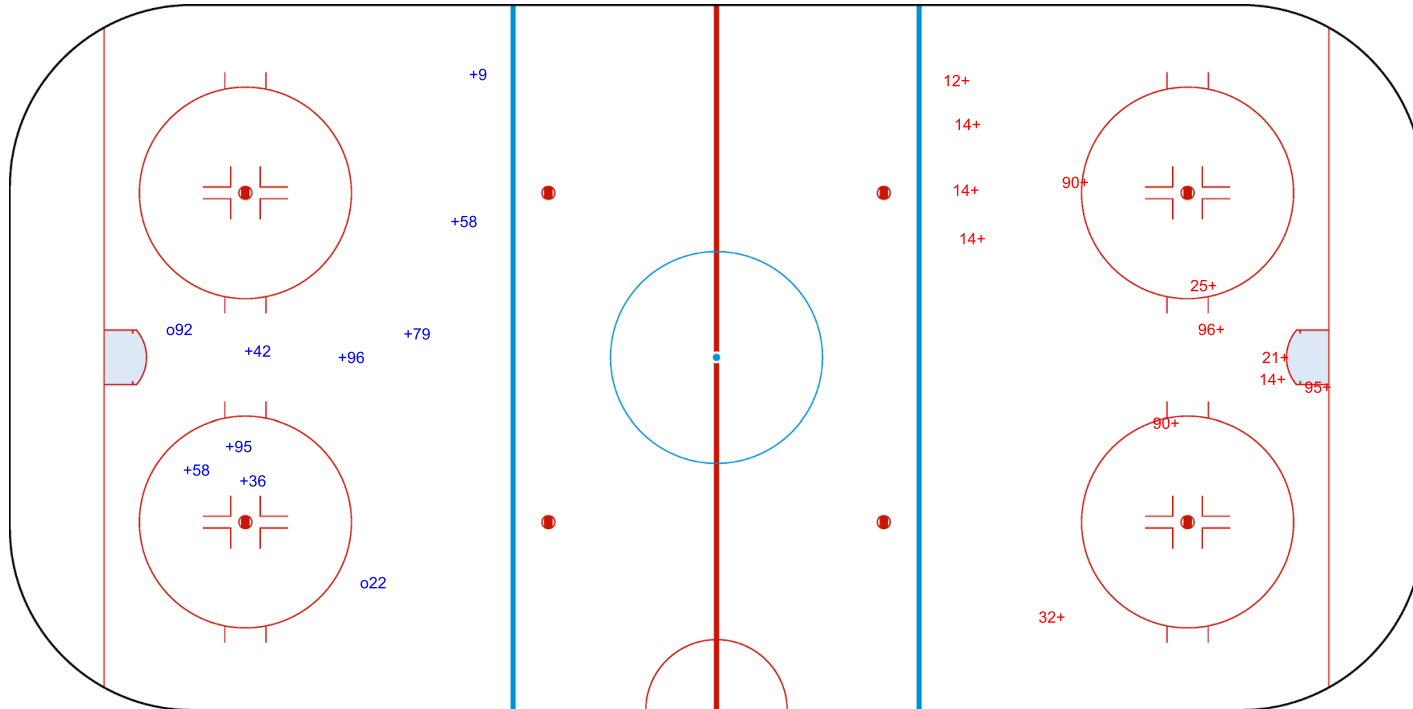

YAYLA ARENA

SAT 7 NOV 2020
START TIME 16:45

ICE HOCKEY

DEUTSCHLAND CUP
ROUND ROBIN, GAME 3

SHOT CHART GER - LAT

Shots by GER
Goals (o): 2   SSG (+): 8
SSP (-): 0   SPG (-): 0

LAT   Period: 3   GER

Shots by LAT
Goals (o): 0   SSG (+): 12
SSP (>): 0   SPG (-): 0

o92

GK 98 of LAT

o22

ENG

GK 31 of GER

Legend:	
ENG	Empty net goal
GK	Goalkeeper
SPG	Shots past goal
SSG	Shots saved by goalkeeper
SSP	Shots saved by player