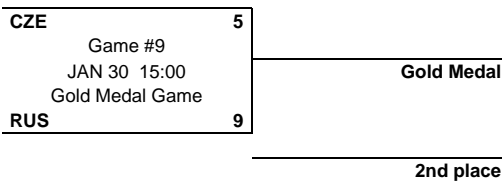

TOURNAMENT PROGRESS

As of FRI 30 JAN 2015

Game	Round	Date	Time	Teams	Results	1	2	3	OT	GWS
1		MON 26 JAN	15:00	CZE - SUI	8 - 2	2 - 1	4 - 0	2 - 1		
2		MON 26 JAN	18:30	RUS - FIN	3 - 2	1 - 1	1 - 0	1 - 1		
3		TUE 27 JAN	15:00	SUI - SVK	2 - 1	1 - 1	0 - 0	0 - 0	1 - 0	
4		TUE 27 JAN	18:30	AUT - RUS	0 - 5	0 - 2	0 - 3	0 - 0		
5		WED 28 JAN	15:00	SVK - CZE	1 - 3	0 - 2	1 - 0	0 - 1		
6		WED 28 JAN	18:30	FIN - AUT	10 - 1	4 - 0	2 - 0	4 - 1		
7		THU 29 JAN	15:00	SVK - AUT	9 - 1	3 - 0	3 - 0	3 - 1		
8	Bronze Medal	THU 29 JAN	18:30	SUI - FIN	2 - 4	1 - 2	0 - 2	1 - 0		
9	Gold Medal	FRI 30 JAN	15:00	CZE - RUS	5 - 9	1 - 2	2 - 2	2 - 5		

Group A

Rank	Team	GP	W	OTW	OTL	L	GDF	GF:GA	PTS
1	CZE	2	2	0	0	0	+8	11 : 3	6
2	SUI	2	0	1	0	1	-5	4 : 9	2
3	SVK	2	0	0	1	1	-3	2 : 5	1

Group B

Rank	Team	GP	W	OTW	OTL	L	GDF	GF:GA	PTS
1	RUS	2	2	0	0	0	+6	8 : 2	6
2	FIN	2	1	0	0	1	+8	12 : 4	3
3	AUT	2	0	0	0	2	-14	1 : 15	0

Finals

NOTE

Rank during the preliminary round is based on points. For tie-break rules see 'Competition Format and Rules'.

LEGEND

1	1st period	2	2nd period	3	3rd period	GA	Goals against	GDF	Goal difference
GF	Goals for	GP	Games played	GWS	Game winning shots	L	Losses	OT	Overtime
OTL	Overtime loss	OTW	Overtime win	PTS	Points	W	Wins