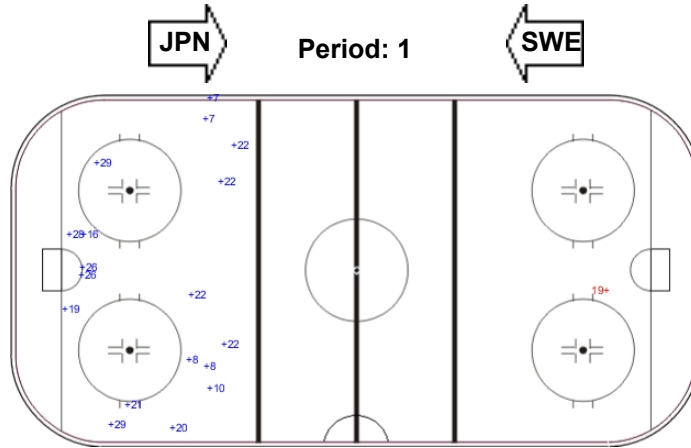

SHOT CHART

JPN - SWE

Shots by SWE

Goals (o): 0   SSG (+): 18
SSP (<): 0   SPG (-): 0

GK 1 of JPN

Shots by JPN

Goals (o): 0   SSG (+): 5
SSP (<): 0   SPG (-): 0

GK 1 of SWE

Shots by SWE

Goals (o): 2   SSG (+): 9
SSP (<): 0   SPG (-): 0

GK 1 of JPN

Shots by JPN

Goals (o): 0   SSG (+): 1
SSP (>): 0   SPG (-): 0

GK 1 of SWE

Shots by SWE

Goals (o): 0   SSG (+): 6
SSP (>): 0   SPG (-): 0

GK 1 of JPN

Shots by JPN

Goals (o): 0   SSG (+): 10
SSP (>): 0   SPG (-): 0

GK 1 of SWE

LEGEND							
GK	Goalkeeper	SPG	Shots past goal	SSG	Shots saved by goalkeeper	SSP	Shots saved by player