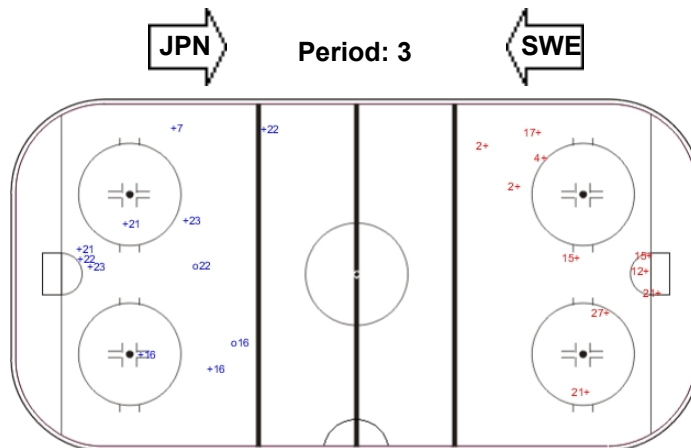

SHOT CHART

JPN - SWE

Shots by SWE

Goals (o): 0   SSG (+): 18
SSP (<): 0   SPG (-): 0

GK 1 of JPN

Shots by JPN

Goals (o): 0   SSG (+): 5
SSP (<): 0   SPG (-): 0

GK 1 of SWE

Shots by SWE

Goals (o): 2   SSG (+): 9
SSP (<): 0   SPG (-): 0

GK 1 of JPN

Shots by JPN

Goals (o): 0   SSG (+): 1
SSP (>): 0   SPG (-): 0

GK 1 of SWE

Shots by SWE

Goals (o): 0   SSG (+): 6
SSP (>): 0   SPG (-): 0

GK 1 of JPN

Shots by JPN

Goals (o): 0   SSG (+): 10
SSP (>): 0   SPG (-): 0

GK 1 of SWE

LEGEND							
GK	Goalkeeper	SPG	Shots past goal	SSG	Shots saved by goalkeeper	SSP	Shots saved by player