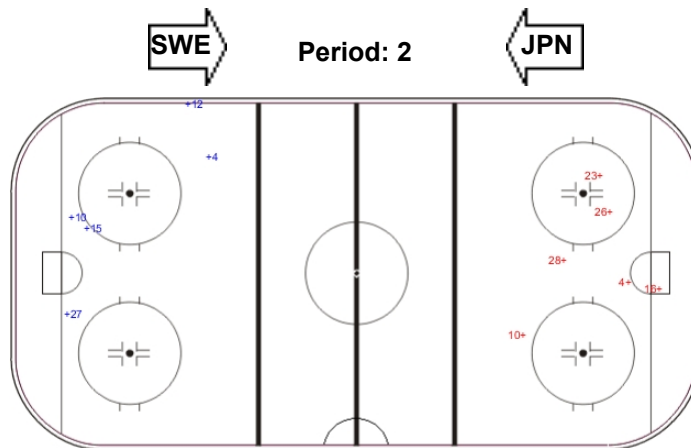

SHOT CHART

JPN - SWE

Shots by SWE

Goals (o): 0   SSG (+): 18
SSP (<): 0   SPG (-): 0

GK 1 of JPN

Shots by JPN

Goals (o): 0   SSG (+): 5
SSP (<): 0   SPG (-): 0

GK 1 of SWE

Shots by SWE

Goals (o): 2   SSG (+): 9
SSP (<): 0   SPG (-): 0

GK 1 of JPN

Shots by JPN

Goals (o): 0   SSG (+): 1
SSP (>): 0   SPG (-): 0

GK 1 of SWE

Shots by SWE

Goals (o): 0   SSG (+): 6
SSP (>): 0   SPG (-): 0

GK 1 of JPN

Shots by JPN

Goals (o): 0   SSG (+): 10
SSP (>): 0   SPG (-): 0

GK 1 of SWE

LEGEND							
GK	Goalkeeper	SPG	Shots past goal	SSG	Shots saved by goalkeeper	SSP	Shots saved by player