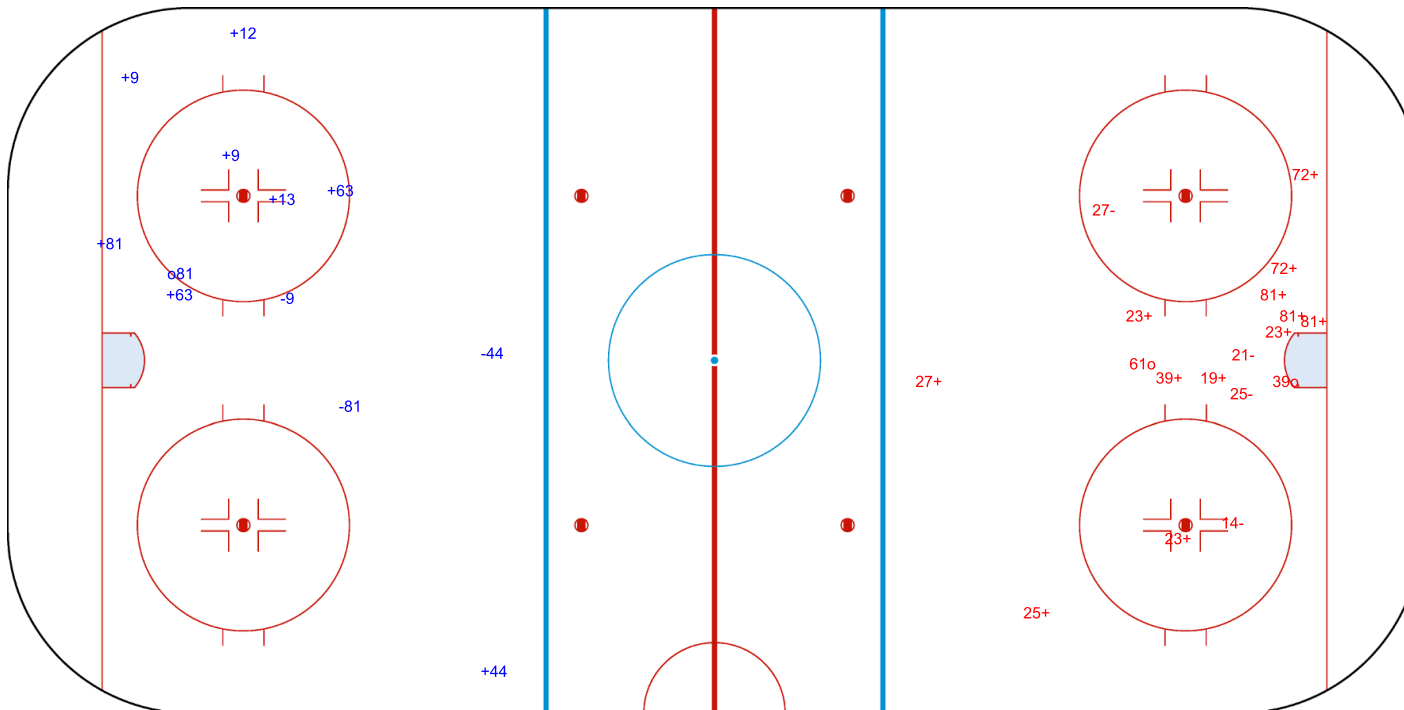

SHOT CHART  
CAN - FRA

Shots by FRA  
Goals (o): 1    SSG (+): 8  
SSP (-): 0    SPG (-): 3

GK 31 of CAN

CAN

Period: 3

FRA

Shots by CAN  
Goals (o): 2    SSG (+): 12  
SSP (>): 0    SPG (-): 4

GK 35 of FRA