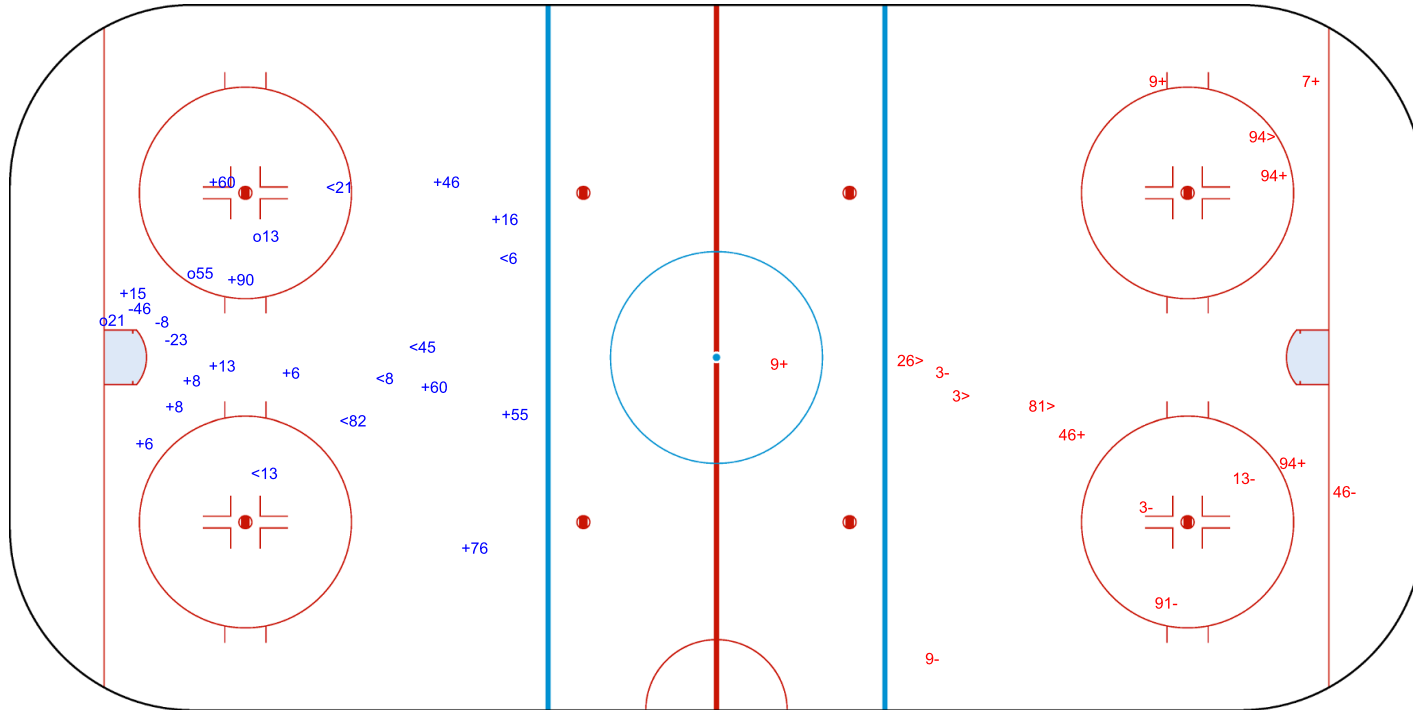

SHOT CHART  
SUI - ITA

Shots by SUI  
Goals (o): 3  
SSP (-): 6  
SSG (+): 13  
SPG (-): 3

ITA → Period: 3 ← SUI

Shots by ITA  
Goals (o): 0  
SSP (>): 4  
SSG (+): 6  
SPG (-): 6

Legend:	
<b>GK</b>	Goalkeeper
<b>SPG</b>	Shots past goal
<b>SSG</b>	Shots saved by goalkeeper
<b>SSP</b>	Shots saved by player