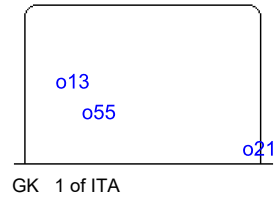

SHOT CHART  
SUI - ITA

Shots by SUI  
Goals (o): 3  
SSP (-): 6  
SSG (+): 13  
SPG (-): 3

ITA → Period: 3 ← SUI

Shots by ITA  
Goals (o): 0  
SSP (>): 4  
SSG (+): 6  
SPG (-): 6

Legend:	
<b>GK</b>	Goalkeeper
<b>SPG</b>	Shots past goal
<b>SSG</b>	Shots saved by goalkeeper
<b>SSP</b>	Shots saved by player