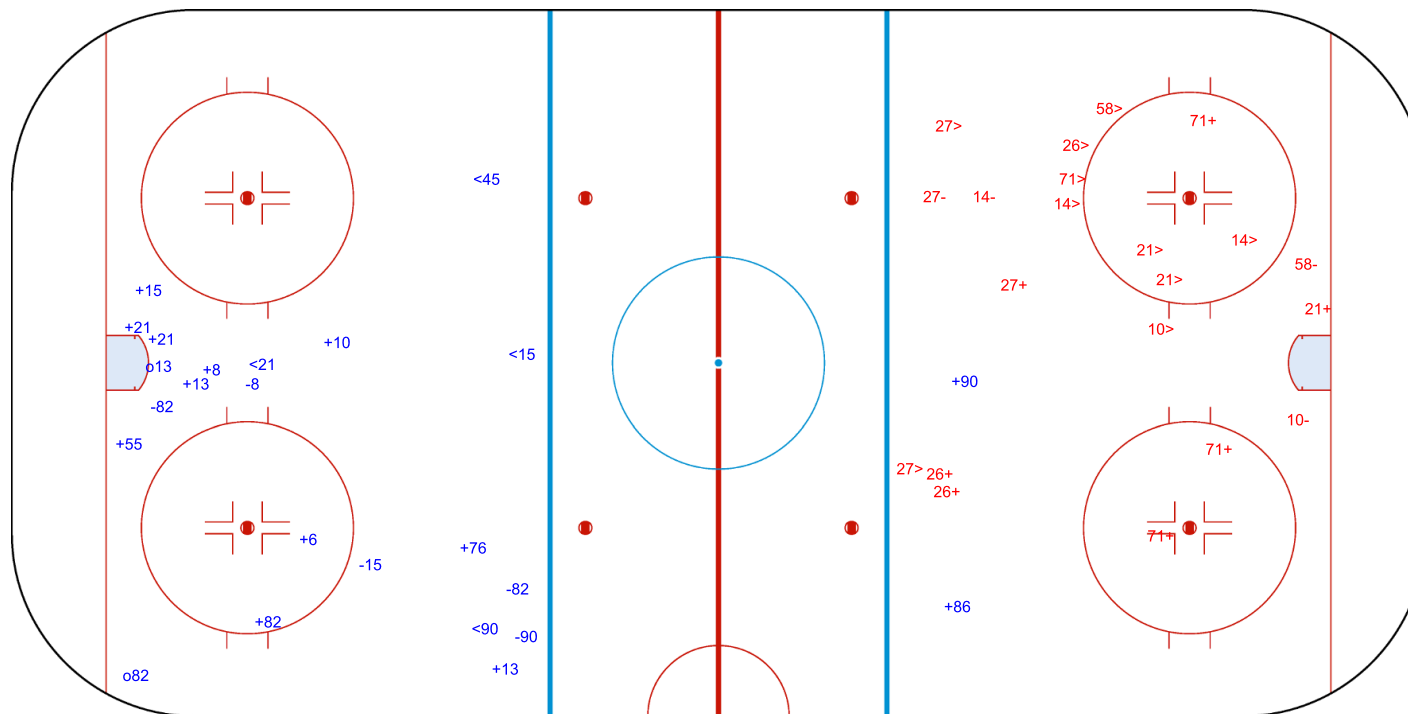

SHOT CHART

LAT - SUI

Period: 3

Shots by SUI  
Goals (o): 2    SSG (+): 13  
SSP (-): 4    SPG (-): 5

Shots by LAT  
Goals (o): 0    SSG (+): 7  
SSP (>): 10    SPG (-): 4

GK 30 of LAT

ENG

<b>Legend:</b>	<b>ENG</b> Empty net goal	<b>GK</b> Goalkeeper	<b>SPG</b> Shots past goal	<b>SSG</b> Shots saved by goalkeeper	<b>SSP</b> Shots saved by player
----------------	---------------------------	----------------------	----------------------------	--------------------------------------	----------------------------------

Revised to correct position of one LAT and two SUI shots.