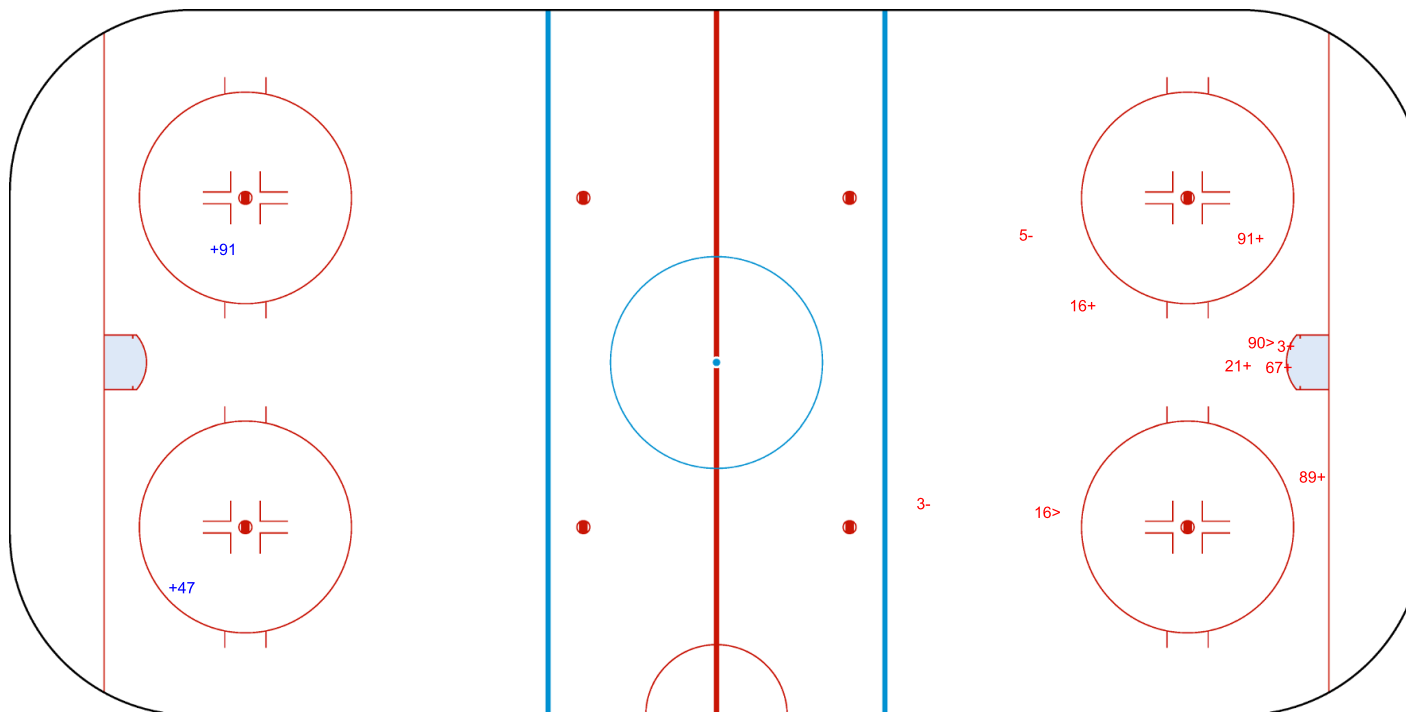

SHOT CHART
AUT - ITA

Shots by ITA
Goals (o): 0
SSP (<): 0
SSG (+): 2
SPG (-): 0

GK 30 of AUT

AUT → Overtime ← ITA

Shots by AUT
Goals (o): 0
SSP (>): 2
SSG (+): 6
SPG (-): 2

GK 1 of ITA

Legend:	GK Goalkeeper	SPG Shots past goal	SSG Shots saved by goalkeeper	SSP Shots saved by player
----------------	----------------------	----------------------------	--------------------------------------	----------------------------------