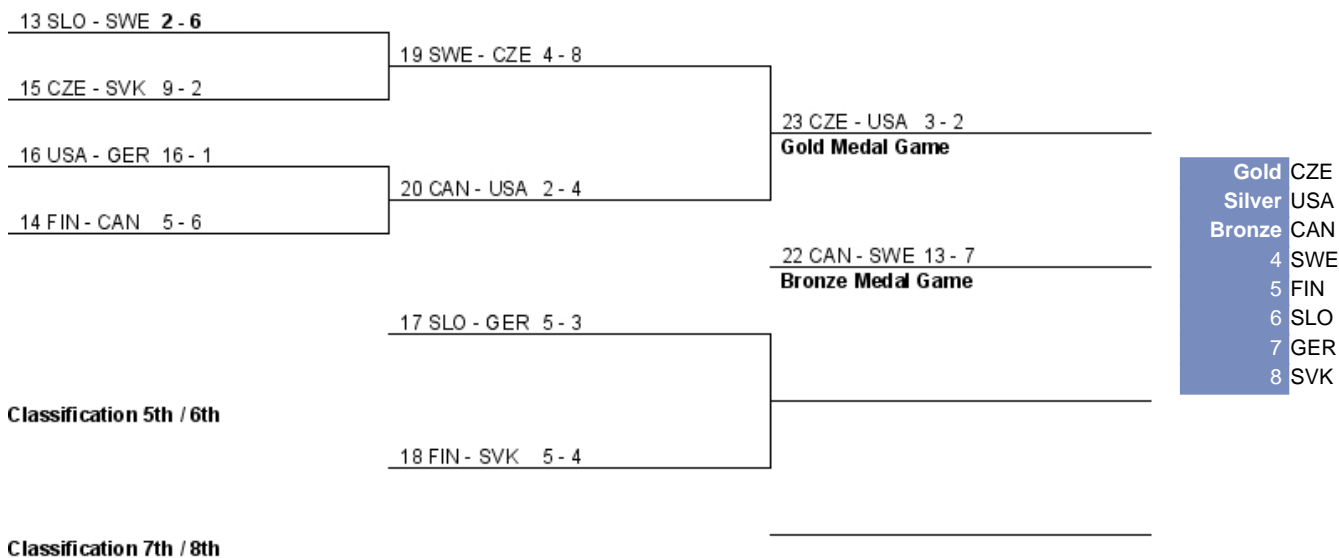

TOURNAMENT PROGRESS

As of 25.06.2011

Game	Group	Date	Time	Teams	Results	1	2	3	4	OT	GWS	Venue
13	QF	THU 23 JUN	14:00	SLO - SWE	2 - 6	2 - 0	0 - 2	0 - 1	0 - 3			CEZ Arena 1
14	QF	THU 23 JUN	16:00	FIN - CAN	5 - 6	1 - 1	1 - 3	2 - 1	1 - 1			CEZ Arena 1
15	QF	THU 23 JUN	18:00	CZE - SVK	9 - 2	3 - 1	3 - 0	1 - 0	2 - 1			CEZ Arena 1
16	QF	THU 23 JUN	20:00	USA - GER	16 - 1	3 - 0	3 - 0	5 - 1	5 - 0			CEZ Arena 1
17	CL	FRI 24 JUN	14:00	SLO - GER	5 - 3	1 - 1	1 - 1	1 - 1	2 - 0			CEZ Arena 1
18	CL	FRI 24 JUN	16:00	FIN - SVK	5 - 4	0 - 1	0 - 0	2 - 0	2 - 3	0 - 0	1 - 0	CEZ Arena 1
19	SF	FRI 24 JUN	18:00	SWE - CZE	4 - 8	2 - 2	0 - 1	0 - 2	2 - 3			CEZ Arena 1
20	SF	FRI 24 JUN	20:00	CAN - USA	2 - 4	0 - 2	1 - 1	1 - 1	0 - 0			CEZ Arena 1
22	BMG	SAT 25 JUN	15:30	CAN - SWE	13 - 7	1 - 2	5 - 0	5 - 3	2 - 2			CEZ Arena 1
23	GMG	SAT 25 JUN	17:55	CZE - USA	3 - 2	1 - 0	2 - 1	0 - 1	0 - 0			CEZ Arena 1

NOTES

As it becomes known that a team will be in a play-off game, that team's NOC code will replace the descriptive code. Games marked by * may be reordered within a phase once the team match-ups in that phase are known. The schedule is subject to change.

LEGEND

1	1st period	2	2nd period	3	3rd period	An	Group A rank	Bn	Group B rank
BMG	Bronze medal game	GMG	Gold medal game	GWS	Game winning shot	Ln	Loser, game 'n'	OT	Overtime
QF	Quarterfinals	SF	Semifinals	Wn	Winner, game 'n'				