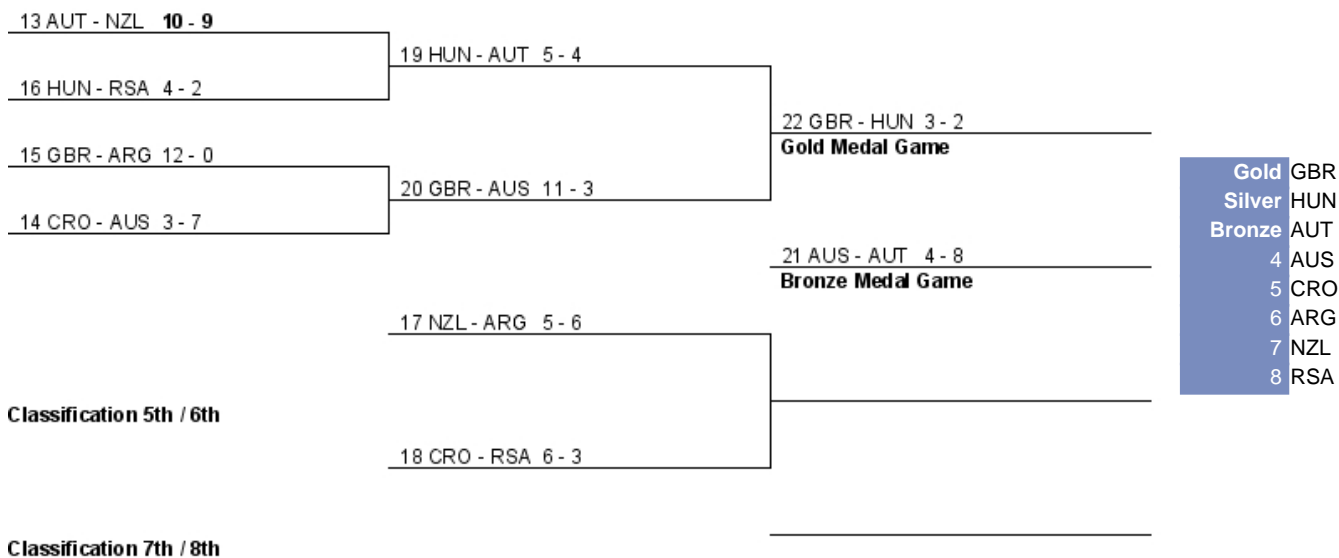

TOURNAMENT PROGRESS

As of 25.06.2011

Game	Group	Date	Time	Teams	Results	1	2	3	4	OT	GWS	Venue
13	QF	THU 23 JUN	13:00	AUT - NZL	10 - 9	3 - 0	3 - 3	1 - 1	2 - 5	1 - 0		CEZ Rink 2
14	QF	THU 23 JUN	15:00	CRO - AUS	3 - 7	2 - 3	1 - 3	0 - 0	0 - 1			CEZ Rink 2
15	QF	THU 23 JUN	17:00	GBR - ARG	12 - 0	3 - 0	2 - 0	4 - 0	3 - 0			CEZ Rink 2
16	QF	THU 23 JUN	19:00	HUN - RSA	4 - 2	0 - 1	0 - 0	1 - 0	3 - 1			CEZ Rink 2
17	CL	FRI 24 JUN	13:00	NZL - ARG	5 - 6	1 - 0	2 - 1	1 - 3	1 - 1	0 - 1		CEZ Rink 2
18	CL	FRI 24 JUN	15:00	CRO - RSA	6 - 3	3 - 1	2 - 0	0 - 0	1 - 2			CEZ Rink 2
19	SF	FRI 24 JUN	17:00	HUN - AUT	5 - 4	0 - 0	1 - 3	1 - 1	3 - 0			CEZ Rink 2
20	SF	FRI 24 JUN	19:00	GBR - AUS	11 - 3	2 - 1	3 - 1	4 - 1	2 - 0			CEZ Rink 2
21	BMG	SAT 25 JUN	12:00	AUS - AUT	4 - 8	2 - 2	2 - 4	0 - 2	0 - 0			CEZ Rink 2
22	GMG	SAT 25 JUN	12:30	GBR - HUN	3 - 2	2 - 0	1 - 2	0 - 0	0 - 0			CEZ Arena 1

NOTES

As it becomes known that a team will be in a play-off game, that team's NOC code will replace the descriptive code. Games marked by * may be reordered within a phase once the team match-ups in that phase are known. The schedule is subject to change.

LEGEND

1	1st period	2	2nd period	3	3rd period	An	Group A rank	Bn	Group B rank
BMG	Bronze medal game	GMG	Gold medal game	GWS	Game winning shot	Ln	Loser, game 'n'	OT	Overtime
QF	Quarterfinals	SF	Semifinals	Wn	Winner, game 'n'				