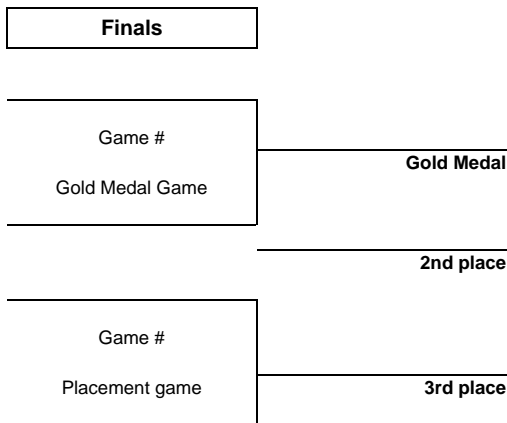

Game	Round	Date	Time	Teams	Results	1	2	3	OT	GWS
36	Preliminary	TUE 7 FEB	19:45	BJO - SA	6 - 3	1 - 0	1 - 1	4 - 2		
37	Preliminary	TUE 14 FEB	19:45	BJO - SR	9 - 1	0 - 0	4 - 0	5 - 1		
38	Preliminary	TUE 14 FEB	19:30	SA - UMF	0 - 8	0 - 0	0 - 3	0 - 5		
39	Preliminary	TUE 7 FEB	19:45	SR - UMF	5 - 7	2 - 4	2 - 1	1 - 2		
40	Preliminary	FRI 17 FEB	19:45	SR - UMF	2 - 6	1 - 3	0 - 1	1 - 2		
41	Preliminary	SAT 18 FEB	16:30	SA - BJO	5 - 0	1 - 0	2 - 0	2 - 0		
42	Preliminary	TUE 21 FEB	19:30	SA - BJO	4 - 1	3 - 0	0 - 0	1 - 1		
43	Preliminary	FRI 10 FEB	20:30	SR - SA	4 - 11	1 - 6	2 - 2	1 - 3		
44	Preliminary	FRI 10 FEB	19:45	BJO - UMF	4 - 3	1 - 2	0 - 1	2 - 0	1 - 0	
45	Preliminary	TUE 7 MAR	19:30	SA - UMF	5 - 6	1 - 2	2 - 2	2 - 2		
46	Preliminary	FRI 10 MAR	19:45	SR - SA	5 - 6	2 - 2	2 - 2	1 - 1	0 - 1	
47	Preliminary	SAT 11 MAR	18:45	UMF - BJO	5 - 2	1 - 1	3 - 1	1 - 0		
48	Preliminary	TUE 14 MAR	19:30	BJO - SR	7 - 2	0 - 1	3 - 1	4 - 0		

Preliminary Round Standings

Rank	Team	GP	W	OTW	OTL	L	GDF	GF:GA	PTS
1	UMF	24	18	4	1	1	+65	138:73	63
2	SA	24	10	2	2	10	+5	106:101	36
3	BJO	24	9	2	3	10	+26	111:85	34
4	SR	24	3	0	2	19	-96	73:169	11

Finals

NOTE
Rank during the preliminary round is based on points. For tie-break rules see 'Competition Format and Rules'.

LEGEND									
1	1st period	2	2nd period	3	3rd period	GA	Goals against	GDF	Goal difference
GF	Goals for	GP	Games played	GWS	Game winning shots	L	Losses	OT	Overtime
OTL	Overtime loss	OTW	Overtime win	PTS	Points	W	Wins