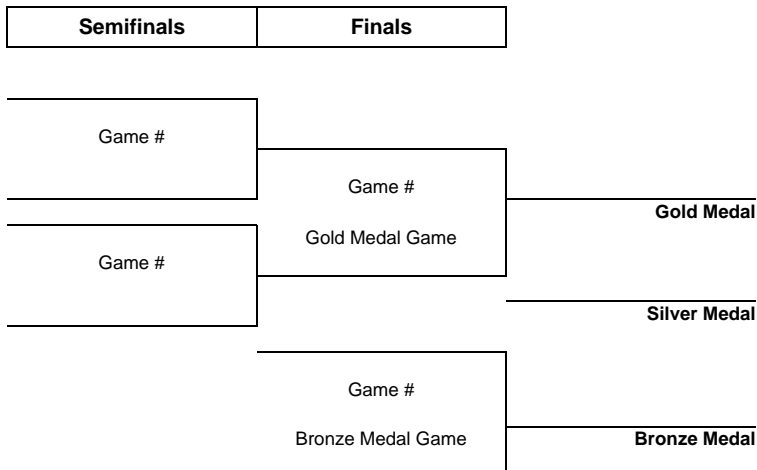

## TOURNAMENT PROGRESS

As of SUN 5 NOV 2017

Game	Round	Date	Time	Teams	Results	1	2	3	PSS
1	Round robin	TUE 5 SEP	19:45	BJO - SR	3 - 10	2 - 3	1 - 6	0 - 1	
2	Round robin	SAT 16 SEP	19:00	SA - BJO	3 - 2	0 - 1	2 - 1	0 - 0	1 - 0
3	Round robin	SAT 4 NOV	17:45	SR - SA	1 - 6	0 - 1	1 - 3	0 - 2	
4	Round robin	TUE 26 SEP	19:45	SR - BJO	5 - 3	2 - 2	2 - 1	1 - 0	
5	Round robin	SAT 14 OCT	18:50	BJO - SA					
6	Round robin	SAT 10 FEB	19:00	SA - SR					
7	Round robin	TUE 24 OCT	19:45	BJO - SR	5 - 4	3 - 0	1 - 2	0 - 2	1 - 0
8	Round robin	SAT 24 FEB	16:30	SA - BJO					
9	Round robin	FRI 29 DEC	19:45	SR - SA					
10	Round robin	FRI 24 NOV	19:45	SR - BJO					
11	Round robin	SAT 10 MAR	16:30	BJO - SA					
12	Round robin	SAT 14 APR	16:30	SA - SR					
13	Round robin	TUE 28 NOV	19:45	BJO - SR					
14	Round robin	SUN 25 FEB	18:00	SA - BJO					
15	Round robin	SAT 30 DEC	18:00	SR - SA					
16	Round robin	TUE 5 DEC	19:45	SR - BJO					
17	Round robin	SUN 11 MAR	18:00	BJO - SA					
18	Round robin	SUN 15 APR	18:00	SA - SR					

## Preliminary Round Standings

Rank	Team	GP	W	PSSW	PSSL	L	GDF	GF:GA	PTS
1	SR	4	2	0	1	1	+3	20 : 17	7
2	SA	2	1	1	0	0	+6	9 : 3	5
3	BJO	4	0	1	1	2	-9	13 : 22	3

**NOTE**  
Rank during the preliminary round is based on points. For tie-break rules see 'Competition Format and Rules'.