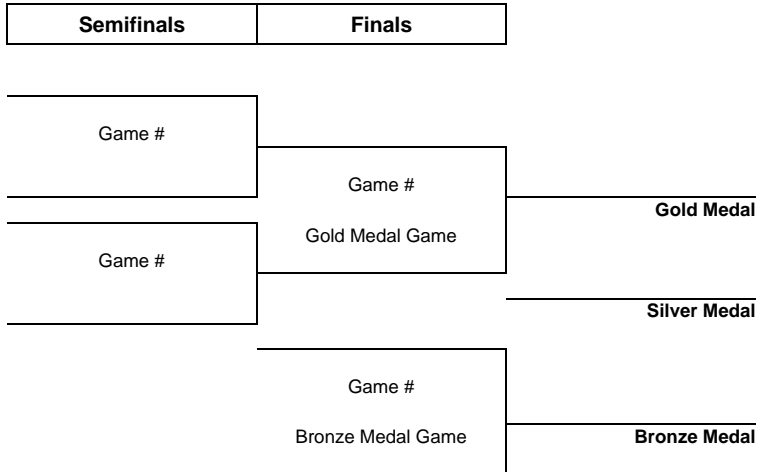

TOURNAMENT PROGRESS

As of MON 18 SEP 2017

Game	Round	Date	Time	Teams	Results	1	2	3	PSS
1	Round robin	TUE 5 SEP	19:45	BJO - SR	3 - 10	2 - 3	1 - 6	0 - 1	
2	Round robin	SAT 16 SEP	19:00	SA - BJO	3 - 2	0 - 1	2 - 1	0 - 0	1 - 0
3	Round robin	SAT 4 NOV	18:00	SR - SA					
4	Round robin	TUE 26 SEP	19:45	SR - BJO					
5		TUE 1 JAN		-					
6		TUE 1 JAN		-					
7		TUE 1 JAN		-					
8		TUE 1 JAN		-					
9		TUE 1 JAN		-					
10		TUE 1 JAN		-					
11		TUE 1 JAN		-					
12		TUE 1 JAN		-					
13		TUE 1 JAN		-					
14		TUE 1 JAN		-					
15		TUE 1 JAN		-					
16		TUE 1 JAN		-					
17		TUE 1 JAN		-					
18		TUE 1 JAN		-					

Preliminary Round Standings

Rank	Team	GP	W	PSSW	PSSL	L	GDF	GF:GA	PTS
1	SR	1	1	0	0	0	+7	10 : 3	3
2	SA	1	0	1	0	0	+1	3 : 2	2
3	BJO	2	0	0	1	1	-8	5 : 13	1

NOTE

Rank during the preliminary round is based on points. For tie-break rules see 'Competition Format and Rules'.

LEGEND

1 1st period	2 2nd period	3 3rd period	GA Goals against	GDF Goal difference
GF Goals for	GP Games played	PSS Penalty shot shootout	L Losses	OT Overtime
PSSL Penalty shot shootout loss	PSSW Penalty shot shootout win	PTS Points	W Wins	