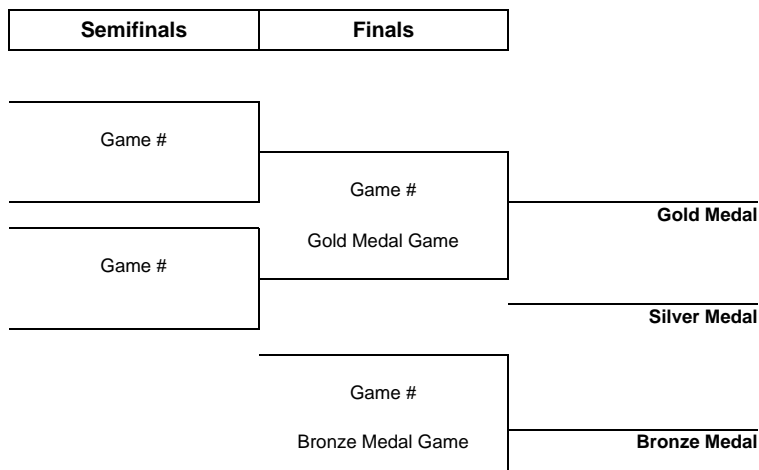

TOURNAMENT PROGRESS

As of SUN 15 APR 2018

Game	Round	Date	Time	Teams	Results	1	2	3	PSS
1	Round robin	TUE 5 SEP	19:45	BJO - SR	3 - 10	2 - 3	1 - 6	0 - 1	
2	Round robin	SAT 16 SEP	19:00	SA - BJO	3 - 2	0 - 1	2 - 1	0 - 0	1 - 0
3	Round robin	SAT 4 NOV	17:45	SR - SA	1 - 6	0 - 1	1 - 3	0 - 2	
4	Round robin	TUE 26 SEP	19:45	SR - BJO	5 - 3	2 - 2	2 - 1	1 - 0	
5	Round robin	SAT 14 OCT	18:50	BJO - SA					
6	Round robin	SAT 10 FEB	19:00	SA - SR					
7	Round robin	TUE 24 OCT	19:45	BJO - SR	5 - 4	3 - 0	1 - 2	0 - 2	1 - 0
8	Round robin	SAT 24 FEB	16:30	SA - BJO	6 - 1	4 - 0	1 - 1	1 - 0	
9	Round robin	FRI 29 DEC	19:45	SR - SA	0 - 1	0 - 0	0 - 1	0 - 0	
10	Round robin	FRI 24 NOV	19:45	SR - BJO	6 - 13	1 - 4	2 - 4	3 - 5	
11	Round robin	SAT 10 MAR	18:50	BJO - SA	5 - 4	1 - 1	1 - 0	3 - 3	
12	Round robin	SAT 14 APR	16:30	SA - SR	4 - 5	2 - 1	1 - 2	1 - 2	
13	Round robin	TUE 28 NOV	19:45	BJO - SR	10 - 2	3 - 1	1 - 1	6 - 0	
14	Round robin	SUN 25 FEB	10:30	SA - BJO	3 - 6	1 - 0	1 - 3	1 - 3	
15	Round robin	SAT 30 DEC	10:00	SR - SA	0 - 7	0 - 4	0 - 1	0 - 2	
16	Round robin	TUE 5 DEC	19:45	SR - BJO	3 - 15	1 - 7	1 - 3	1 - 5	
17	Round robin	SUN 11 MAR	08:30	BJO - SA	6 - 2	1 - 1	0 - 0	5 - 1	
18	Round robin	SUN 15 APR	18:00	SA - SR	8 - 1	1 - 0	4 - 1	3 - 0	

Preliminary Round Standings

Rank	Team	GP	W	PSSW	PSSL	L	GDF	GF:GA	PTS
1	BJO	11	6	1	1	3	+21	69:48	21
2	SA	10	5	1	0	4	+17	44:27	17
3	SR	11	3	0	1	7	-38	37:75	10

NOTE
Rank during the preliminary round is based on points. For tie-break rules see 'Competition Format and Rules'.

LEGEND

1 1st period	2 2nd period	3 3rd period	GA Goals against	GDF Goal difference
GF Goals for	GP Games played	PSS Penalty shot shootout	L Losses	OT Overtime
PSSL Penalty shot shootout loss	PSSW Penalty shot shootout win	PTS Points	W Wins	