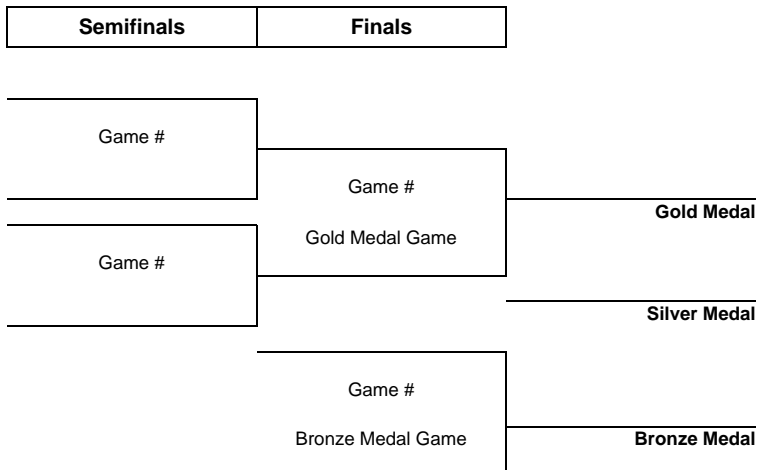

TOURNAMENT PROGRESS

As of SUN 6 MAY 2018

Game	Round	Date	Time	Teams	Results	1	2	3	PSS
1	Round robin	TUE 5 SEP	19:45	BJO - SR	3 - 10	2 - 3	1 - 6	0 - 1	
2	Round robin	SAT 16 SEP	19:00	SA - BJO	3 - 2	0 - 1	2 - 1	0 - 0	1 - 0
3	Round robin	SAT 4 NOV	17:45	SR - SA	1 - 6	0 - 1	1 - 3	0 - 2	
4	Round robin	TUE 26 SEP	19:45	SR - BJO	5 - 3	2 - 2	2 - 1	1 - 0	
5	Round robin	FRI 4 MAY	19:45	BJO - SA	4 - 5	0 - 0	3 - 2	1 - 2	0 - 1
6	Round robin	SAT 5 MAY	17:00	SA - SR	8 - 1	2 - 0	4 - 0	2 - 1	
7	Round robin	TUE 24 OCT	19:45	BJO - SR	5 - 4	3 - 0	1 - 2	0 - 2	1 - 0
8	Round robin	SAT 24 FEB	16:30	SA - BJO	6 - 1	4 - 0	1 - 1	1 - 0	
9	Round robin	FRI 29 DEC	19:45	SR - SA	0 - 1	0 - 0	0 - 1	0 - 0	
10	Round robin	FRI 24 NOV	19:45	SR - BJO	6 - 13	1 - 4	2 - 4	3 - 5	
11	Round robin	SAT 10 MAR	18:50	BJO - SA	5 - 4	1 - 1	1 - 0	3 - 3	
12	Round robin	SAT 14 APR	16:30	SA - SR	4 - 5	2 - 1	1 - 2	1 - 2	
13	Round robin	TUE 28 NOV	19:45	BJO - SR	10 - 2	3 - 1	1 - 1	6 - 0	
14	Round robin	SUN 25 FEB	10:30	SA - BJO	3 - 6	1 - 0	1 - 3	1 - 3	
15	Round robin	SAT 30 DEC	10:00	SR - SA	0 - 7	0 - 4	0 - 1	0 - 2	
16	Round robin	TUE 5 DEC	19:45	SR - BJO	3 - 15	1 - 7	1 - 3	1 - 5	
17	Round robin	SUN 11 MAR	08:30	BJO - SA	6 - 2	1 - 1	0 - 0	5 - 1	
18	Round robin	SUN 15 APR	18:00	SA - SR	8 - 1	1 - 0	4 - 1	3 - 0	

Preliminary Round Standings

Rank	Team	GP	W	PSSW	PSSL	L	GDF	GF:GA	PTS
1	BJO	12	6	1	2	3	+20	73 : 53	22
2	SA	12	6	2	0	4	+25	57 : 32	22
3	SR	12	3	0	1	8	-45	38 : 83	10

NOTE
Rank during the preliminary round is based on points. For tie-break rules see 'Competition Format and Rules'.

LEGEND

1 1st period	2 2nd period	3 3rd period	GA Goals against	GDF Goal difference
GF Goals for	GP Games played	PSS Penalty shot shootout	L Losses	OT Overtime
PSSL Penalty shot shootout loss	PSSW Penalty shot shootout win	PTS Points	W Wins	