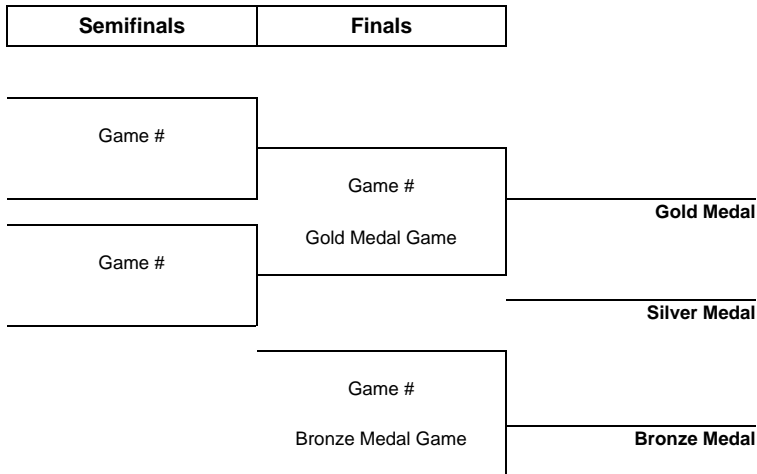

## TOURNAMENT PROGRESS

As of MON 9 APR 2018

Game	Round	Date	Time	Teams	Results	1	2	3	PSS
1		TUE 3 APR	19:30	VIK - UMF	8 - 5	1 - 1	4 - 3	3 - 1	
2		THU 5 APR	19:30	UMF - VIK	4 - 5	1 - 1	1 - 1	2 - 2	
3		SAT 7 APR	17:00	VIK - UMF	6 - 2	2 - 0	2 - 1	2 - 1	
4		TUE 10 APR	19:30	UMF - VIK					
5		THU 12 APR	19:30	VIK - UMF					

### Preliminary Round Standings

Rank	Team	GP	W	PSSW	PSSL	L	GDF	GF:GA	PTS
1	VIK	3	2	1	0	0	+8	19:11	8
2	UMF	3	0	0	1	2	-8	11:19	1

**NOTE**

Rank during the preliminary round is based on points. For tie-break rules see 'Competition Format and Rules'.