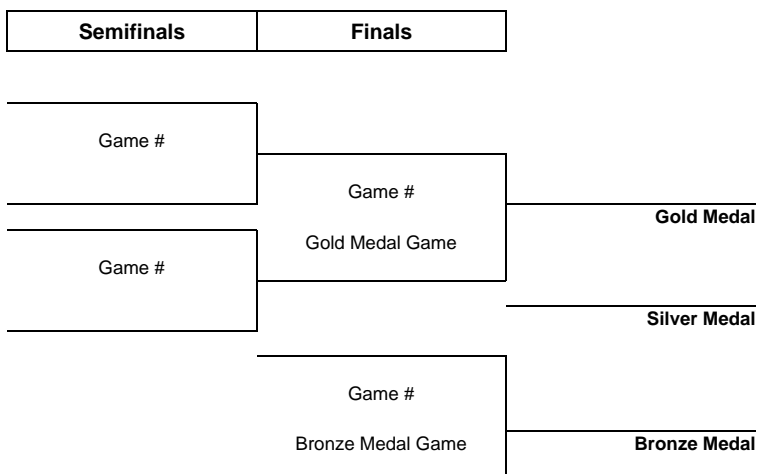

TOURNAMENT PROGRESS

As of FRI 23 NOV 2018

Game	Round	Date	Time	Teams	Results	1	2	3	PSS
1	Round robin	TUE 25 SEP	19:45	SR - BJO	7 - 0	1 - 0	4 - 0	2 - 0	
2	Round robin	SUN 20 JAN	19:00	SA-JÖ - SR					
3	Round robin	SAT 26 JAN	19:00	BJO - SA-JÖ					
4	Round robin	TUE 11 SEP	19:45	BJO - SR	1 - 10	0 - 1	1 - 3	0 - 6	
5	Round robin	SAT 8 SEP	19:00	SR - SA-JÖ	2 - 5	1 - 1	0 - 2	1 - 2	
6	Round robin	SAT 1 DEC	16:30	SA-JÖ - BJO					
7	Round robin	FRI 26 OCT	18:45	SR - BJO	8 - 2	1 - 0	3 - 1	4 - 1	
8	Round robin	SAT 2 MAR	16:30	SA-JÖ - SR					
9	Round robin	SUN 27 JAN	18:00	BJO - SA-JÖ					
10	Round robin	TUE 20 NOV	19:45	BJO - SR	1 - 12	0 - 6	0 - 2	1 - 4	
11	Round robin	SAT 16 MAR	17:45	SR - BJO					
12	Round robin	SUN 2 DEC	08:00	SA-JÖ - BJO					
13	Round robin	FRI 8 FEB	19:45	SR - BJO					
14	Round robin	SUN 3 MAR	08:00	SA-JÖ - SR					
15	Round robin	SAT 16 FEB	18:50	BJO - SA-JÖ					
16	Round robin	TUE 9 APR	19:45	BJO - SR					
17	Round robin	SUN 17 MAR	08:00	SR - SA-JÖ					
18	Round robin	SAT 4 MAY	16:30	SA-JÖ - BJO					

Preliminary Round Standings

Rank	Team	GP	W	PSSW	PSSL	L	GDF	GF:GA	PTS
1	SR	5	4	0	0	1	+30	39 : 9	12
2	SA-JÖ	1	1	0	0	0	+3	5 : 2	3
3	BJO	4	0	0	0	4	-33	4 : 37	0