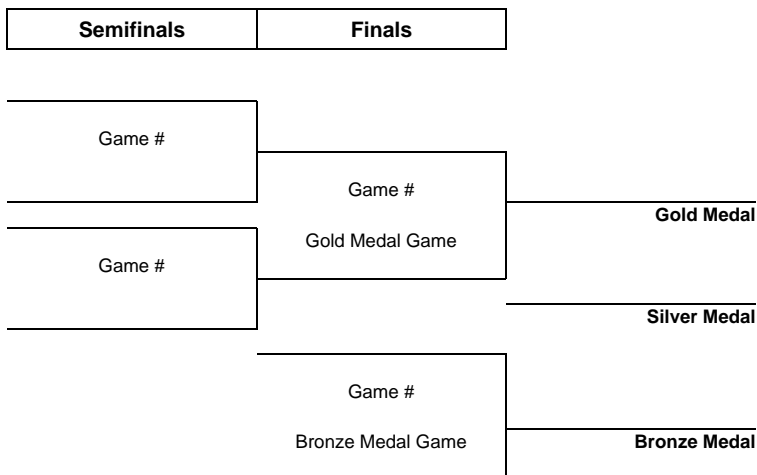

TOURNAMENT PROGRESS

As of MON 11 FEB 2019

Game	Round	Date	Time	Teams	Results	1	2	3	PSS
1	Round robin	TUE 18 SEP	19:45	BJO - SR	2 - 1	1 - 0	1 - 0	0 - 1	
2	Round robin	SAT 22 SEP	16:30	SA - BJO	7 - 3	4 - 2	2 - 0	1 - 1	
3	Round robin	SAT 3 NOV	17:45	SR - SA	0 - 2	0 - 0	0 - 1	0 - 1	
4	Round robin	TUE 9 OCT	19:45	SR - BJO	5 - 1	1 - 1	1 - 0	3 - 0	
5	Round robin	SAT 24 NOV	19:45	BJO - SA	4 - 11	2 - 3	2 - 5	0 - 3	
6	Round robin	SAT 17 NOV	19:30	SA - SR	0 - 1	0 - 0	0 - 0	0 - 0	0 - 1
7	Round robin	TUE 16 OCT	19:45	BJO - SR	2 - 7	1 - 1	0 - 3	1 - 3	
8	Round robin	SAT 13 OCT	19:30	SA - BJO	7 - 0	4 - 0	1 - 0	2 - 0	
9	Round robin	FRI 23 NOV	19:45	SR - SA	2 - 4	1 - 3	0 - 0	1 - 1	
10	Round robin	FRI 30 NOV	19:45	SR - BJO	5 - 4	2 - 0	0 - 3	2 - 1	1 - 0
11	Round robin	SAT 29 DEC	18:50	BJO - SA	3 - 7	0 - 2	3 - 2		
12	Round robin	SAT 22 DEC	19:30	SA - SR	5 - 3	2 - 3	1 - 0	2 - 0	
13	Round robin	TUE 8 JAN	19:45	BJO - SR	5 - 8	1 - 3	2 - 3	2 - 2	
14	Round robin	SAT 9 FEB	16:30	SA - BJO	16 - 2	5 - 1	5 - 1	6 - 0	
15	Round robin	SAT 6 APR	17:45	SR - SA					
16	Round robin	TUE 2 APR	19:45	SR - BJO					
17	Round robin	TUE 26 FEB	19:45	BJO - SA					
18	Round robin	TUE 19 FEB	19:30	SA - SR					

Preliminary Round Standings

Rank	Team	GP	W	PSSW	PSSL	L	GDF	GF:GA	PTS
1	SA	9	8	0	1	0	+41	59:18	25
2	SR	9	3	2	0	4	+7	32:25	13
3	BJO	10	1	0	1	8	-48	26:74	4