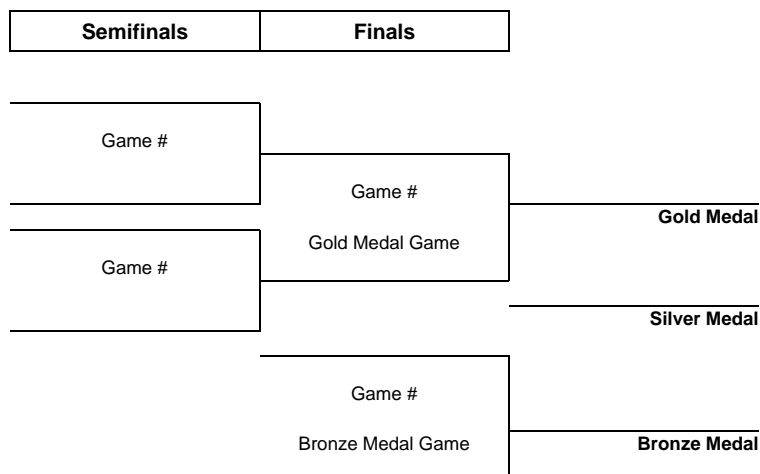

TOURNAMENT PROGRESS

As of MON 15 APR 2019

Game	Round	Date	Time	Teams	Results	1	2	3	PSS
1	Round robin	TUE 18 SEP	19:45	BJO - SR	2 - 1	1 - 0	1 - 0	0 - 1	
2	Round robin	SAT 22 SEP	16:30	SA - BJO	7 - 3	4 - 2	2 - 0	1 - 1	
3	Round robin	SAT 3 NOV	17:45	SR - SA	0 - 2	0 - 0	0 - 1	0 - 1	
4	Round robin	TUE 9 OCT	19:45	SR - BJO	5 - 1	1 - 1	1 - 0	3 - 0	
5	Round robin	SAT 24 NOV	19:45	BJO - SA	4 - 11	2 - 3	2 - 5	0 - 3	
6	Round robin	SAT 17 NOV	19:30	SA - SR	0 - 1	0 - 0	0 - 0	0 - 0	0 - 1
7	Round robin	TUE 16 OCT	19:45	BJO - SR	2 - 7	1 - 1	0 - 3	1 - 3	
8	Round robin	SAT 13 OCT	19:30	SA - BJO	7 - 0	4 - 0	1 - 0	2 - 0	
9	Round robin	FRI 23 NOV	19:45	SR - SA	2 - 4	1 - 3	0 - 0	1 - 1	
10	Round robin	FRI 30 NOV	19:45	SR - BJO	5 - 4	2 - 0	0 - 3	2 - 1	1 - 0
11	Round robin	SAT 29 DEC	18:50	BJO - SA	3 - 7	0 - 2	3 - 2	0 - 3	
12	Round robin	SAT 22 DEC	19:30	SA - SR	5 - 3	2 - 3	1 - 0	2 - 0	
13	Round robin	TUE 8 JAN	19:45	BJO - SR	5 - 8	1 - 3	2 - 3	2 - 2	
14	Round robin	SAT 9 FEB	16:30	SA - BJO	16 - 2	5 - 1	5 - 1	6 - 0	
15	Round robin	SAT 6 APR	17:45	SR - SA	1 - 10	0 - 4	1 - 3	0 - 3	
16	Round robin	TUE 2 APR	19:45	SR - BJO	4 - 2	0 - 1	2 - 0	2 - 1	
17	Round robin	SUN 7 APR	09:00	BJO - SA	0 - 4	0 - 0	0 - 3	0 - 1	
18	Round robin	TUE 19 FEB	19:30	SA - SR	3 - 4	0 - 4	3 - 0	0 - 0	

Preliminary Round Standings

Rank	Team	GP	W	PSSW	PSSL	L	GDF	GF:GA	PTS
1	SA	12	10	0	1	1	+53	76:23	31
2	SR	12	5	2	0	5	+1	41:40	19
3	BJO	12	1	0	1	10	-54	28:82	4

ICE HOCKEY
ÍSLANSMÓT - U20 DIV II

Note:
Rank during the preliminary round is based on points. For tie-break rules see 'Competition Format and Rules'.

Legend:

1 1st period	2 2nd period	3 3rd period	GA Goals against	GDF Goal difference
GF Goals for	GP Games played	PSS Penalty shot shootout	L Losses	OT Overtime
PSSL Penalty shot shootout loss	PSSW Penalty shot shootout win	PTS Points	W Wins	