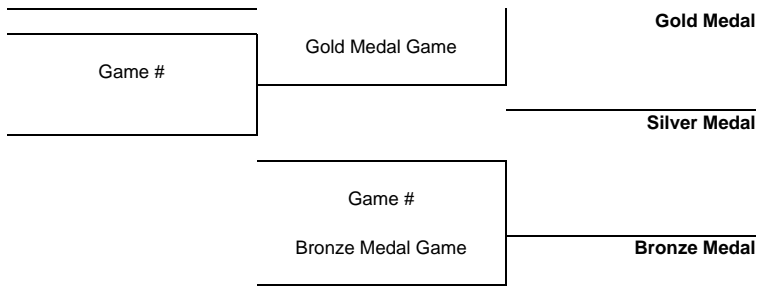

## TOURNAMENT PROGRESS

As of SUN 23 DEC 2018

Game	Round	Date	Time	Teams	Results	1	2	3	PSS
1	Round robin	TUE 2 OCT	19:45	SR - BJO	3 - 2	1 - 2	0 - 0	2 - 0	
2	Round robin	SAT 6 OCT	16:30	VIK - SR	6 - 1	2 - 0	3 - 1	1 - 0	
3	Round robin	TUE 18 DEC	19:45	BJO - VIK	5 - 4	1 - 1	1 - 2	2 - 1	1 - 0
4	Round robin	SAT 20 OCT	18:50	BJO - SR	3 - 4	2 - 1	1 - 2	0 - 1	
5	Round robin	SAT 27 OCT	17:45	SR - VIK	1 - 6	1 - 3	0 - 2	0 - 1	
6	Round robin	TUE 30 OCT	19:30	VIK - BJO	3 - 2	1 - 0	1 - 1	0 - 1	
7	Round robin	FRI 16 NOV	19:45	SR - BJO	7 - 4	3 - 1	3 - 3	1 - 0	
8	Round robin	TUE 20 NOV	19:30	VIK - SR	9 - 2	1 - 1	4 - 1	4 - 0	
9	Round robin	TUE 6 NOV	19:45	BJO - VIK	3 - 2	0 - 0	2 - 0	1 - 2	
10	Round robin	TUE 13 NOV	19:45	BJO - SR	6 - 7	0 - 4	1 - 1	5 - 1	
11	Round robin	TUE 27 NOV	19:45	SR - VIK	3 - 4	1 - 1	1 - 1	1 - 1	
12	Round robin	SAT 1 DEC	16:30	VIK - BJO	3 - 2	1 - 0	1 - 1	1 - 1	
13	Round robin	TUE 4 DEC	19:45	SR - BJO	6 - 4	1 - 2	2 - 1	3 - 1	
14	Round robin	SAT 15 DEC	16:30	VIK - SR	3 - 0	2 - 0	1 - 0	0 - 0	
15	Round robin	SAT 16 FEB	18:50	BJO - VIK					
16	Round robin	TUE 11 DEC	19:45	BJO - SR	1 - 2	0 - 1	1 - 0	0 - 0	
17	Round robin	SAT 26 JAN	16:30	SR - VIK					
18	Round robin	TUE 29 JAN	16:30	VIK - BJO					
19	Round robin	TUE 22 JAN	19:45	SR - BJO					
20	Round robin	SAT 23 FEB	16:30	VIK - SR					
21	Round robin	SAT 2 MAR	18:15	BJO - VIK					
22	Round robin	TUE 12 FEB	19:45	BJO - SR					
23	Round robin	TUE 5 MAR	19:45	SR - VIK					
24	Round robin	SAT 2 FEB	16:30	VIK - BJO					

## Preliminary Round Standings

Rank	Team	GP	W	PSSW	PSSL	L	GDF	GF:GA	PTS
1	VIK	9	5	2	1	1	+21	40:19	20
2	SR	11	4	2	1	4	-12	36:48	17
3	BJO	10	1	1	3	5	-9	32:41	8

Semifinals

Finals

Game #

Game #

ICE HOCKEY  
HERTZ-DEILD KARLA DIV I