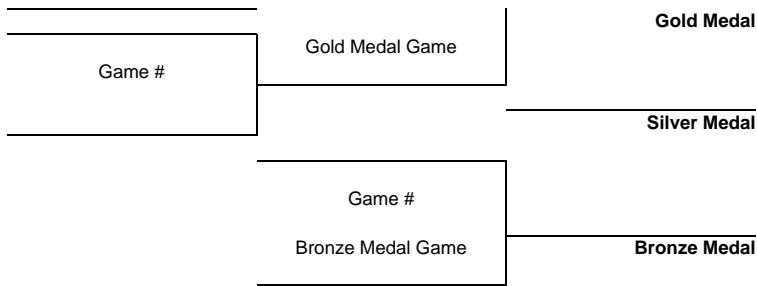

## Preliminary Round Standings

Rank	Team	GP	W	PSSW	PSSL	L	GDF	GF:GA	PTS
1	VIK	16	8	3	2	3	+27	67 : 40	32
2	SR	16	6	2	1	7	-18	49 : 67	23
3	BJO	16	3	2	4	7	-9	46 : 55	17

Semifinals

Finals

Game #

Game #

**ICE HOCKEY**  
**HERTZ-DEILD KARLA DIV I**

**Note:**  
Rank during the preliminary round is based on points. For tie-break rules see 'Competition Format and Rules'.

**Legend:**

<b>1</b> 1st period	<b>2</b> 2nd period	<b>3</b> 3rd period	<b>GA</b> Goals against	<b>GDF</b> Goal difference
<b>GF</b> Goals for	<b>GP</b> Games played	<b>PSS</b> Penalty shot shootout	<b>L</b> Losses	<b>OT</b> Overtime
<b>PSSL</b> Penalty shot shootout loss	<b>PSSW</b> Penalty shot shootout win	<b>PTS</b> Points	<b>W</b> Wins	