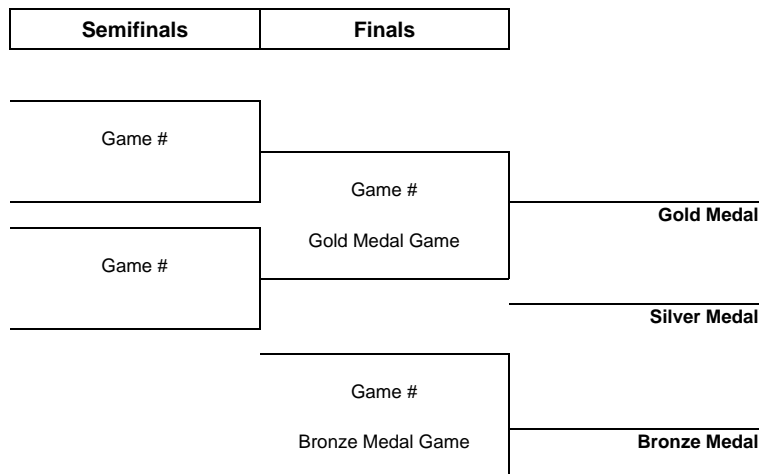

TOURNAMENT PROGRESS

As of SUN 23 DEC 2018

Game	Round	Date	Time	Teams	Results	1	2	3	PSS
1	Round robin	SAT 17 NOV	16:30	SA - RVK	7 - 0	3 - 0	3 - 0	1 - 0	
2	Round robin	TUE 23 OCT	19:45	RVK - SA	2 - 6	1 - 2	1 - 3	0 - 1	
3	Round robin	SAT 22 DEC	16:30	SA - RVK	4 - 1	1 - 0	1 - 0	2 - 1	
4	Round robin	SAT 3 NOV	20:30	RVK - SA	3 - 11	1 - 3	0 - 4	2 - 4	
5	Round robin	SAT 12 JAN	19:00	SA - RVK					
6	Round robin	SAT 26 JAN	18:50	RVK - SA					
7	Round robin	TUE 5 FEB	19:30	SA - RVK					
8	Round robin	SAT 2 MAR	17:45	RVK - SA					
9	Round robin	SAT 9 FEB	19:00	SA - RVK					
10	Round robin	SAT 23 MAR	17:45	RVK - SA					
11	Round robin	SAT 23 FEB	19:00	SA - RVK					
12	Round robin	SUN 24 MAR	00:00	RVK - SA					

Preliminary Round Standings

Rank	Team	GP	W	PSSW	PSSL	L	GDF	GF:GA	PTS
1	SA	4	4	0	0	0	+22	28 : 6	12
2	RVK	4	0	0	0	4	-22	6 : 28	0

Note:
Rank during the preliminary round is based on points. For tie-break rules see 'Competition Format and Rules'.

Legend:

1 1st period	2 2nd period	3 3rd period	GA Goals against	GDF Goal difference
GF Goals for	GP Games played	PSS Penalty shot shootout	L Losses	OT Overtime
PSSL Penalty shot shootout loss	PSSW Penalty shot shootout win	PTS Points	W Wins	