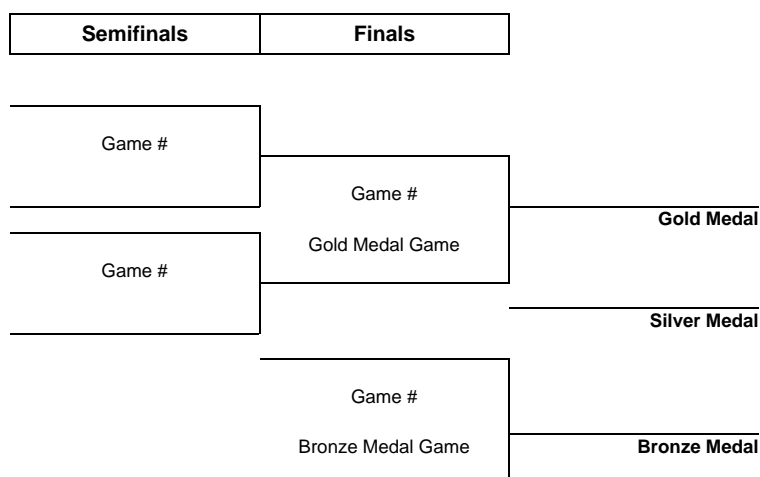

**TOURNAMENT PROGRESS**

As of FRI 15 MAR 2019

Game	Round	Date	Time	Teams	Results	1	2	3	PSS
1		TUE 12 MAR	19:30	VIK - SR	3 - 2	1 - 0	1 - 1	0 - 1	
2		THU 14 MAR	19:00	SR - VIK	2 - 3	0 - 2	1 - 0	1 - 1	
3		SAT 16 MAR	16:30	VIK - SR					
4		TUE 19 MAR	19:30	SR - VIK					
5		THU 21 MAR	19:00	VIK - SR					

Preliminary Round Standings

Rank	Team	GP	W	PSSW	PSSL	L	GDF	GF:GA	PTS
1	VIK	2	1	1	0	0	+2	6 : 4	5
2	SR	2	0	0	1	1	-2	4 : 6	1

Note:
Rank during the preliminary round is based on points. For tie-break rules see 'Competition Format and Rules'.

Legend:

1 1st period	2 2nd period	3 3rd period	GA Goals against	GDF Goal difference
GF Goals for	GP Games played	PSS Penalty shot shootout	L Losses	OT Overtime
PSSL Penalty shot shootout loss	PSSW Penalty shot shootout win	PTS Points	W Wins	