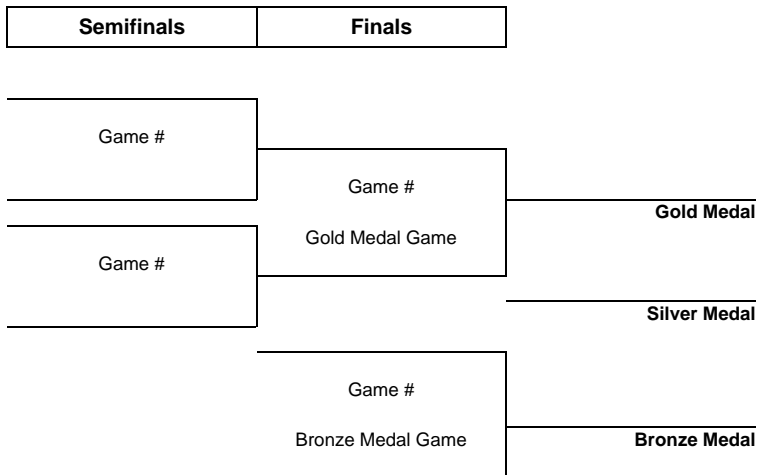

**TOURNAMENT PROGRESS**

As of MON 15 APR 2019

Game	Round	Date	Time	Teams	Results	1	2	3	PSS
1		TUE 12 MAR	19:30	VIK - SR	3 - 2	1 - 0	1 - 1	0 - 1	
2		THU 14 MAR	19:00	SR - VIK	2 - 3	0 - 2	1 - 0	1 - 1	
3		SAT 16 MAR	16:30	VIK - SR	4 - 1	2 - 1	2 - 0	0 - 0	
4		TUE 19 MAR	19:30	SR - VIK					
5		THU 21 MAR	19:00	VIK - SR					

Preliminary Round Standings

Rank	Team	GP	W	PSSW	PSSL	L	GDF	GF:GA	PTS
1	VIK	3	2	1	0	0	+5	10 : 5	8
2	SR	3	0	0	1	2	-5	5 : 10	1

**Note:**

Rank during the preliminary round is based on points. For tie-break rules see 'Competition Format and Rules'.

Legend:

1 1st period	2 2nd period	3 3rd period	GA Goals against	GDF Goal difference
GF Goals for	GP Games played	PSS Penalty shot shootout	L Losses	OT Overtime
PSSL Penalty shot shootout loss	PSSW Penalty shot shootout win	PTS Points	W Wins	