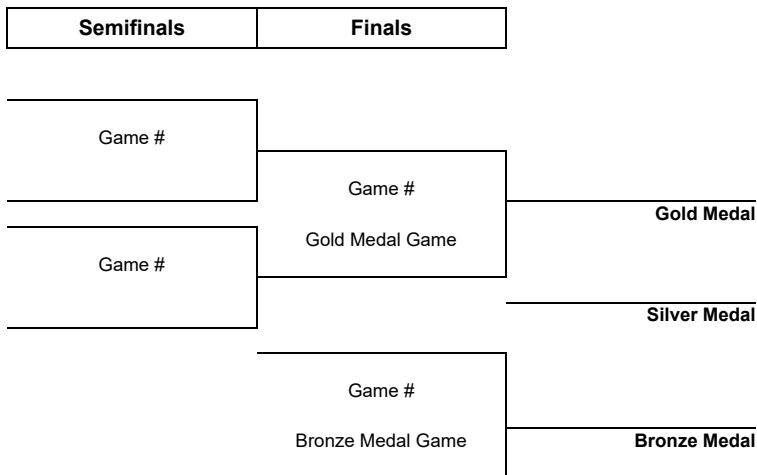

## TOURNAMENT PROGRESS

As of SUN 25 APR 2021

Game	Round	Date	Time	Teams	Results	1	2	3	PSS
1		TUE 20 APR	19:30	SA - FJO	13 - 1	7 - 0	4 - 0	2 - 1	
2		THU 22 APR	19:00	FJO - SA	4 - 3	2 - 2	0 - 0	1 - 1	1 - 0
3		SAT 24 APR	20:30	SA - FJO	5 - 0	0 - 0	2 - 0	3 - 0	

## Preliminary Round Standings

Rank	Team	GP	W	PSSW	PSSL	L	GDF	GF:GA	PTS
1	SA	3	2	0	1	0	+16	21 : 5	7
2	FJO	3	0	1	0	2	-16	5 : 21	2

## Note:

Rank during the preliminary round is based on points. For tie-break rules see 'Competition Format and Rules'.