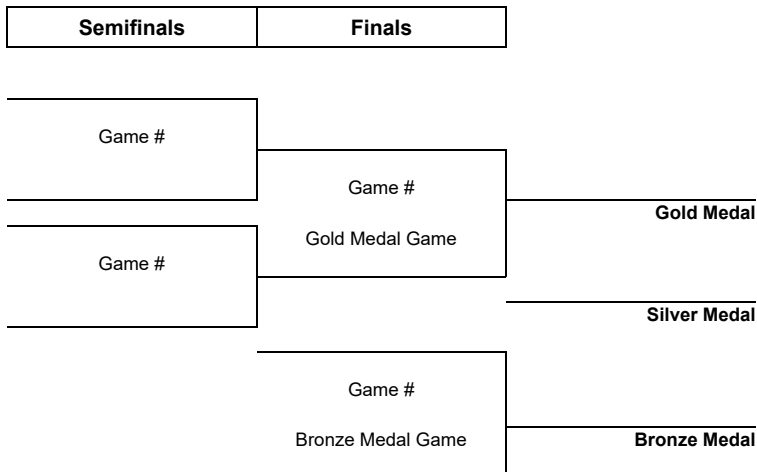

### TOURNAMENT PROGRESS

As of SUN 25 APR 2021

Game	Round	Date	Time	Teams	Results	1	2	3	PSS
1	Round robin	FRI 16 APR	16:00	SST - SAP	1 - 7	0 - 3	1 - 2	0 - 2	
2	Round robin	SAT 17 APR	10:00	SAP - SST	6 - 2	1 - 0	2 - 0	3 - 2	
3	Round robin	TUE 20 APR	18:30	SAP - CSA	3 - 8	0 - 3	1 - 1	2 - 4	
4	Round robin	FRI 23 APR	18:30	CSA - SAP	6 - 5	2 - 3	2 - 2	2 - 0	
5	Round robin	SAT 24 APR	18:30	CSA - SST	11 - 1	2 - 1	6 - 0	3 - 0	
6	Round robin	SUN 25 APR	10:00	SST - CSA	2 - 10	2 - 1	0 - 6	0 - 3	

#### Preliminary Round Standings

Rank	Team	GP	W	PSSW	PSSL	L	GDF	GF:GA	PTS
1	CSA	4	4	0	0	0	+24	35 : 11	12
2	SAP	4	2	0	0	2	+4	21 : 17	6
3	SST	4	0	0	0	4	-28	6 : 34	0

**Note:**  
Rank during the preliminary round is based on points. For tie-break rules see 'Competition Format and Rules'.