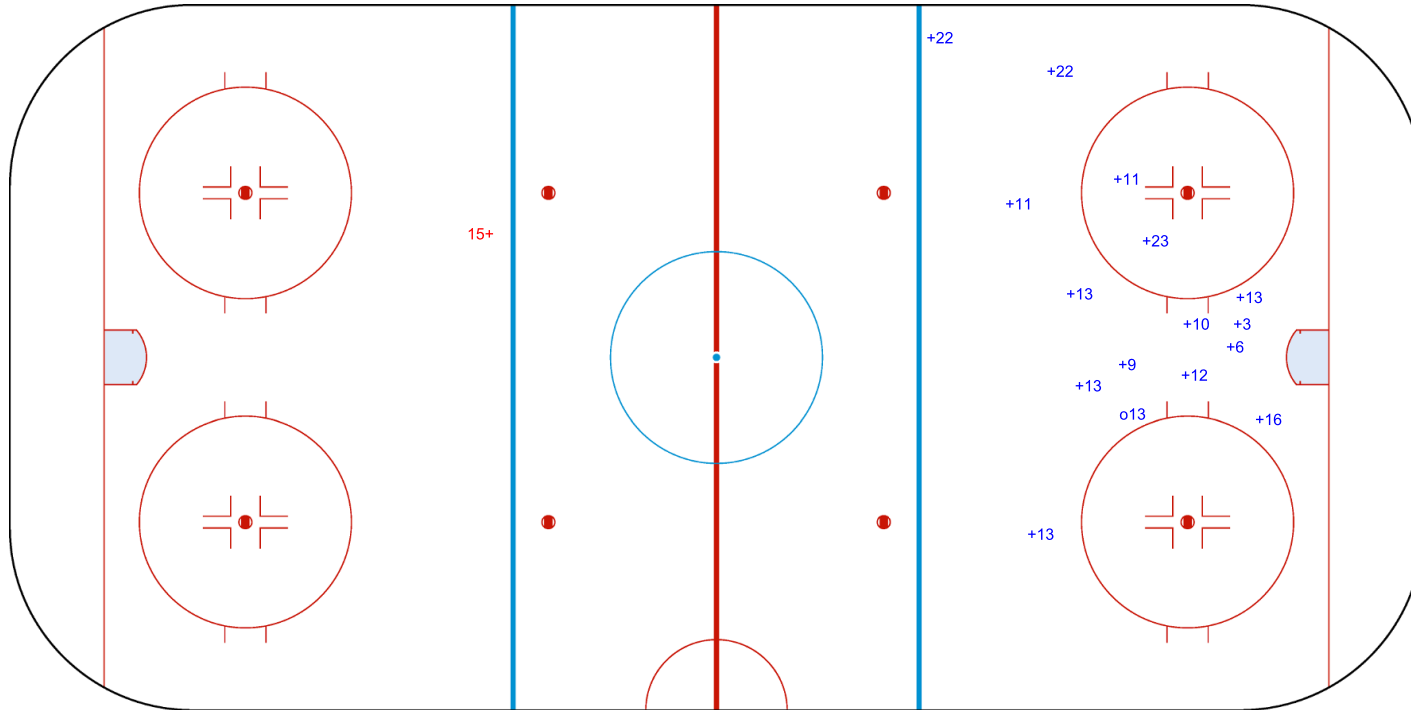

SHOT CHART
WP16 - GPBLUU16

Shots by WP16
Goals (o): 1 SSG (+): 15
SSP (-): 0 SPG (-): 0

GK 1 of GPBLUU16

GPBLUU16 Period: 3 WP16

Shots by GPBLUU16
Goals (o): 0 SSG (+): 1
SSP (>): 0 SPG (-): 0

GK 1 of WP16