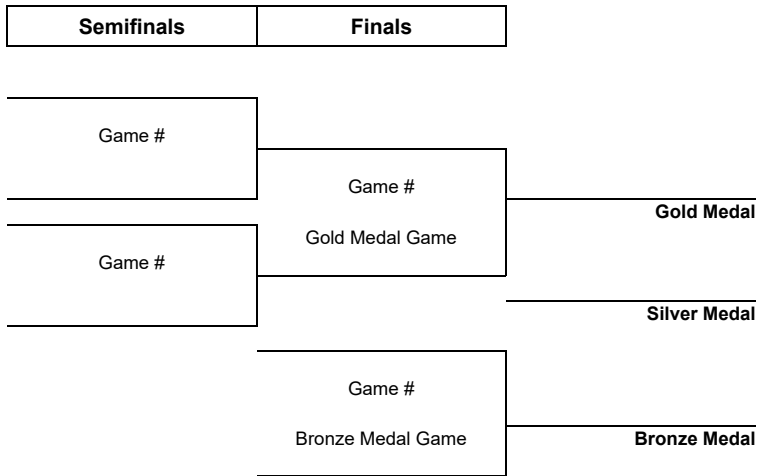

ICE HOCKEY
GAUTENG 2ND DIVISION LEAGUE DIV II

Note:
Rank during the preliminary round is based on points. For tie-break rules see 'Competition Format and Rules'.

Legend:

1 1st period	2 2nd period	3 3rd period	GA Goals against	GDF Goal difference
GF Goals for	GP Games played	PSS Penalty shot shootout	L Losses	OT Overtime
PSSL Penalty shot shootout loss	PSSW Penalty shot shootout win	PTS Points	W Wins