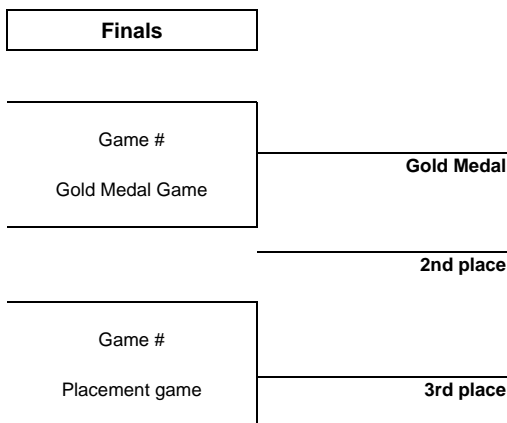

## TOURNAMENT PROGRESS

As of SAT 2 JUL 2016

Game	Round	Date	Time	Teams	Results	1	2	3	OT	GWS
1	Round robin	MON 27 JUN	07:00	GE14 - GL14	6 - 0	1 - 0	3 - 0	2 - 0		
2	Round robin	FRI 1 JUL	08:00	GL14 - WP14	5 - 6	1 - 2	2 - 2	2 - 2		
3	Round robin	SAT 2 JUL	05:00	GE14 - WP14	4 - 7	3 - 0	1 - 5	0 - 2		

## Preliminary Round Standings

Rank	Team	GP	W	OTW	OTL	L	GDF	GF:GA	PTS
1	WP14	2	2	0	0	0	+4	13 : 9	6
2	GE14	2	1	0	0	1	+3	10 : 7	3
3	GL14	2	0	0	0	2	-7	5 : 12	0

## Finals