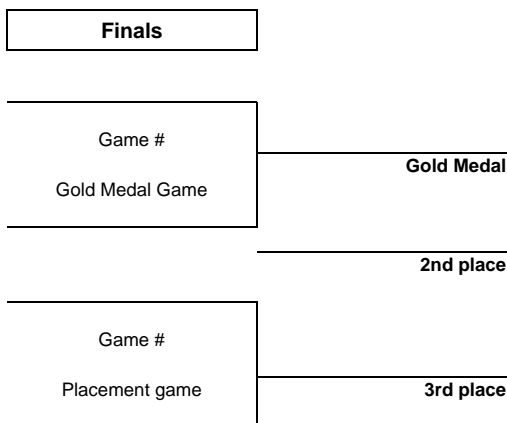

TOURNAMENT PROGRESS

As of THU 30 JUN 2016

Game	Round	Date	Time	Teams	Results	1	2	3	OT	GWS
1	Round robin	MON 27 JUN	05:00	GE16 - GL16	15 - 0	5 - 0	5 - 0	5 - 0		
2	Round robin	WED 29 JUN	07:00	GE16 - WP16	16 - 1	6 - 1	6 - 0	4 - 0		
3	Round robin	THU 30 JUN	05:00	GL16 - WP16	3 - 4	1 - 1	1 - 1	1 - 2		

Preliminary Round Standings

Rank	Team	GP	W	OTW	OTL	L	GDF	GF:GA	PTS
1	GE16	2	2	0	0	0	+30	31 : 1	6
2	WP16	2	1	0	0	1	-14	5 : 19	3
3	GL16	2	0	0	0	2	-16	3 : 19	0

Finals

NOTE

Rank during the preliminary round is based on points. For tie-break rules see 'Competition Format and Rules'.

LEGEND

1	1st period	2	2nd period	3	3rd period	GA	Goals against	GDF	Goal difference
GF	Goals for	GP	Games played	GWS	Game winning shots	L	Losses	OT	Overtime
OTL	Overtime loss	OTW	Overtime win	PTS	Points	W	Wins		