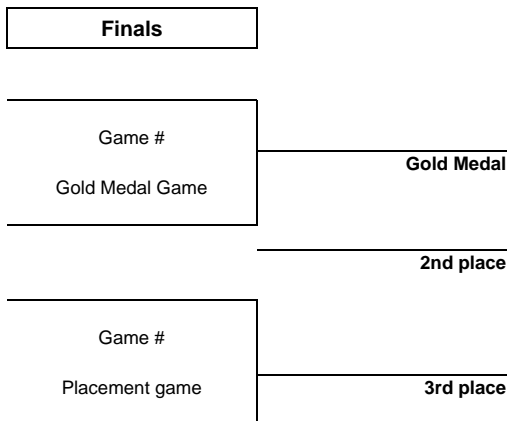

TOURNAMENT PROGRESS

As of THU 30 JUN 2016

Game	Round	Date	Time	Teams	Results	1	2	3	OT	GWS
1	Round robin	MON 27 JUN	17:30	GNT - GSM	5 - 3	3 - 0	0 - 2	2 - 1		
2	Round robin	TUE 28 JUN	17:30	GSM - WP20	4 - 5	0 - 1	1 - 1	3 - 3		
3	Round robin	THU 30 JUN	07:00	GNT - WP20	4 - 1	1 - 1	1 - 0	2 - 0		

Preliminary Round Standings

Rank	Team	GP	W	OTW	OTL	L	GDF	GF:GA	PTS
1	GNT	2	2	0	0	0	+5	9 : 4	6
2	WP20	2	1	0	0	1	-2	6 : 8	3
3	GSM	2	0	0	0	2	-3	7 : 10	0

Finals

NOTE

Rank during the preliminary round is based on points. For tie-break rules see 'Competition Format and Rules'.

LEGEND

1	1st period	2	2nd period	3	3rd period	GA	Goals against	GDF	Goal difference
GF	Goals for	GP	Games played	GWS	Game winning shots	L	Losses	OT	Overtime
OTL	Overtime loss	OTW	Overtime win	PTS	Points	W	Wins		