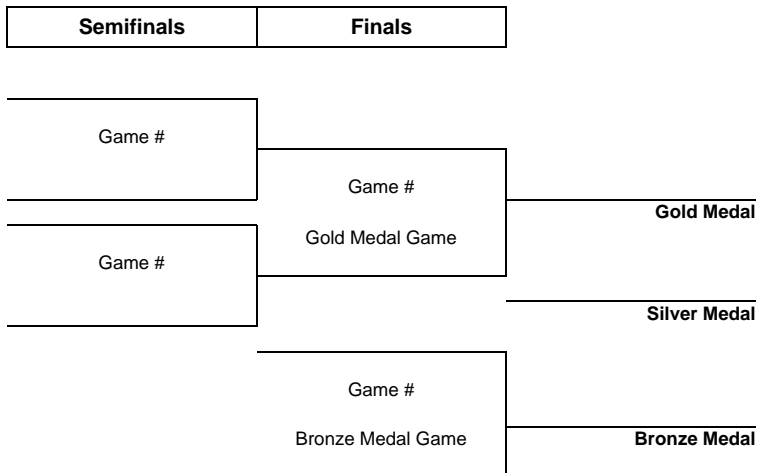

## TOURNAMENT PROGRESS

As of THU 6 JUL 2017

Game	Round	Date	Time	Teams	Results	1	2	3	PSS
1	Round robin	SUN 2 JUL	06:30	WP12 - EP U12	17 - 6	5 - 2	8 - 2	4 - 2	
2	Round robin	SUN 2 JUL	06:30	GL12 - KZN12	7 - 6	2 - 2	1 - 1	4 - 3	
3	Round robin	MON 3 JUL	16:45	WP12 - GL12	5 - 2	0 - 0	4 - 2	1 - 0	
4	Round robin	MON 3 JUL	16:45	EP U12 - GE 12	0 - 16	0 - 6	0 - 7	0 - 3	
5	Round robin	TUE 4 JUL	07:15	GE 12 - GL12	2 - 3	1 - 1	1 - 1	0 - 1	
6	Round robin	TUE 4 JUL	07:15	KZN12 - EP U12	18 - 0	5 - 0	3 - 0	10 - 0	
7	Round robin	WED 5 JUL	05:30	GL12 - EP U12	7 - 0	2 - 0	1 - 0	4 - 0	
8	Round robin	WED 5 JUL	05:30	WP12 - GE 12	5 - 2	0 - 0	3 - 0	2 - 2	
9	Round robin	WED 5 JUL	16:45	KZN12 - GE 12	2 - 3	1 - 2	1 - 0	0 - 1	
10	Round robin	THU 6 JUL	16:45	KZN12 - WP12	3 - 4	0 - 1	0 - 1	3 - 1	0 - 1

#### NOTE

Rank during the preliminary round is based on points. For tie-break rules see 'Competition Format and Rules'.