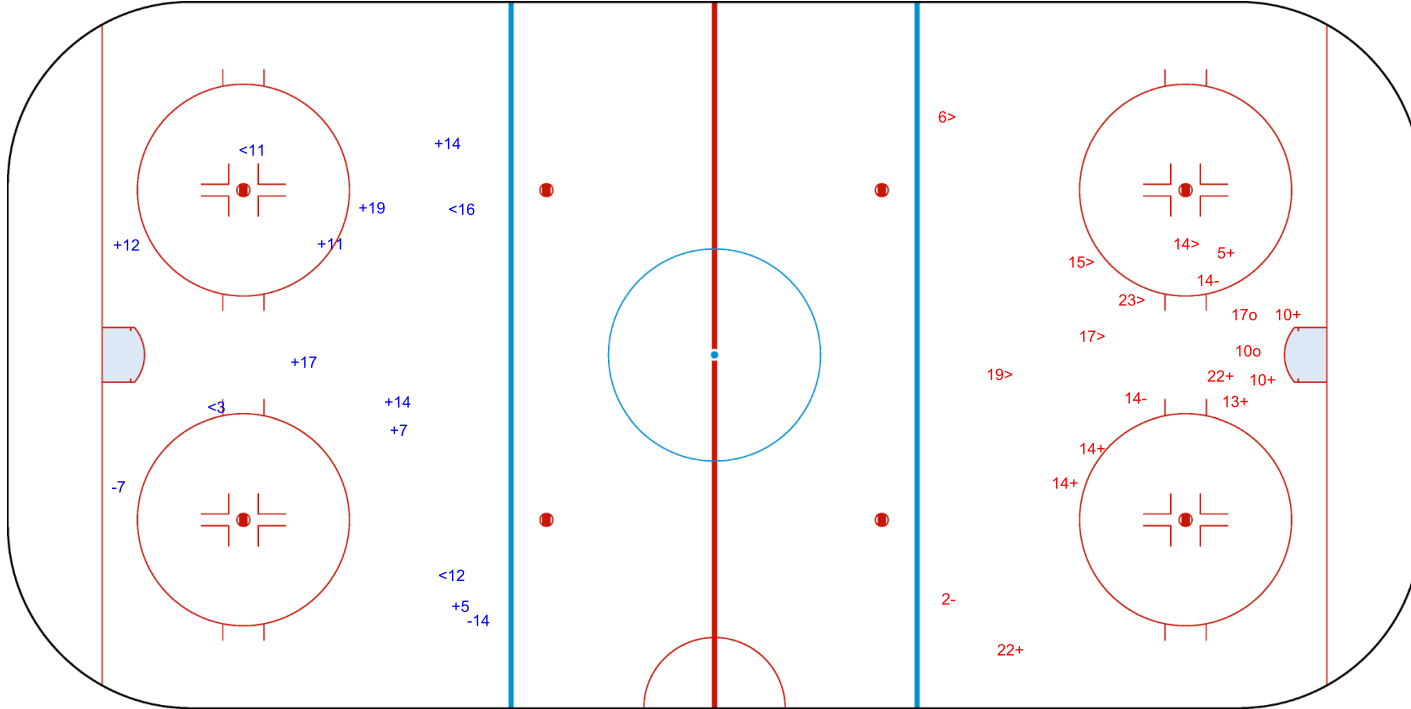

SHOT CHART
ROU - GBR

Shots by GBR
Goals (o): 3
SSP (<): 5

SSG (+): 6
SPG (-): 2

ROU

1st Period

GBR

Shots by ROU

Goals (o): 1
SSP (>): 3

SSG (+): 3
SPG (-): 3

Shots by ROU

Goals (o): 0 SSG (+): 8
SSP (<): 4 SPG (-): 2

GK 25 of GBR

GBR → 2nd Period ← ROU

Shots by GBR

Goals (o): 2 SSG (+): 8
SSP (>): 6 SPG (-): 3

GK 1 of ROU