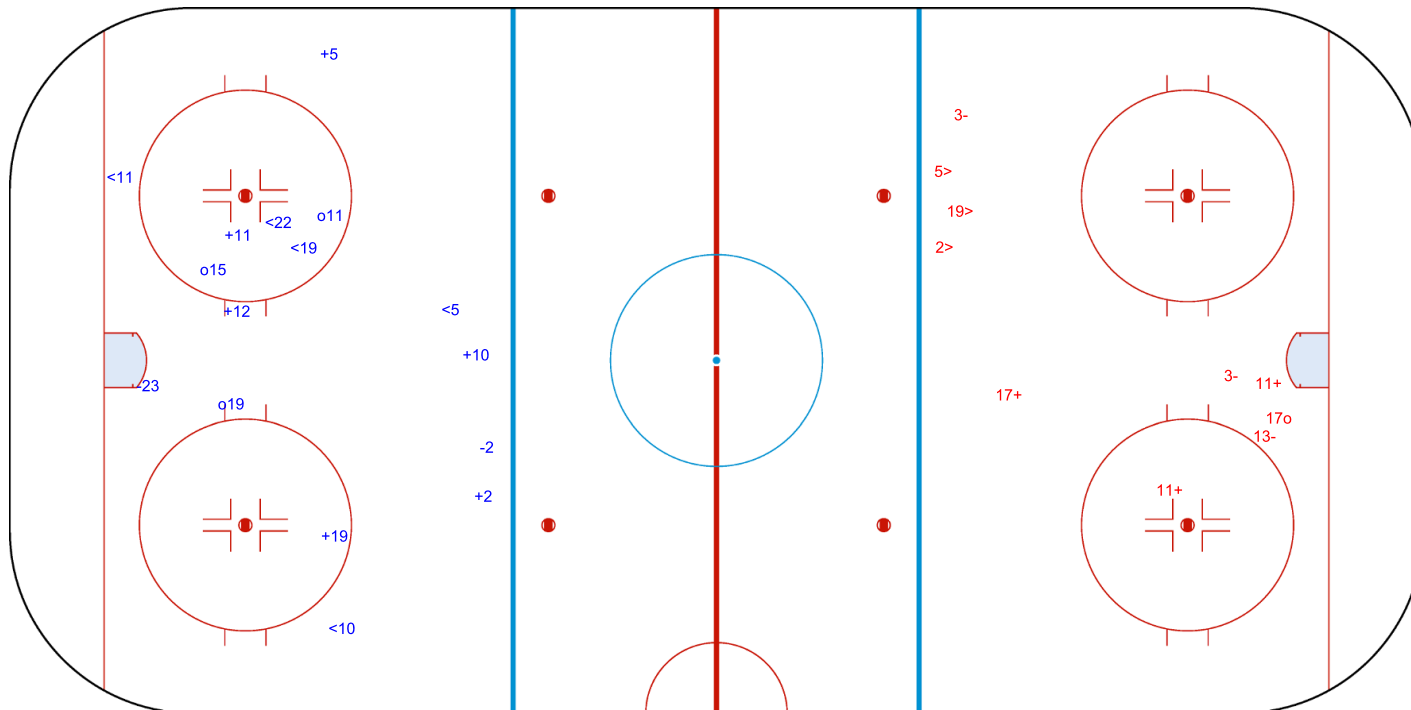

SHOT CHART
ROU - GBR

Shots by GBR
Goals (o): 3
SSP (<): 5

SSG (+): 6
SPG (-): 2

ROU

1st Period

GBR

Shots by ROU

Goals (o): 1
SSP (>): 3

SSG (+): 3
SPG (-): 3

Shots by ROU

Goals (o): 0 SSG (+): 8
SSP (<): 4 SPG (-): 2

GK 25 of GBR

GBR → 2nd Period ← ROU

Shots by GBR

Goals (o): 2 SSG (+): 8
SSP (>): 6 SPG (-): 3

GK 1 of ROU