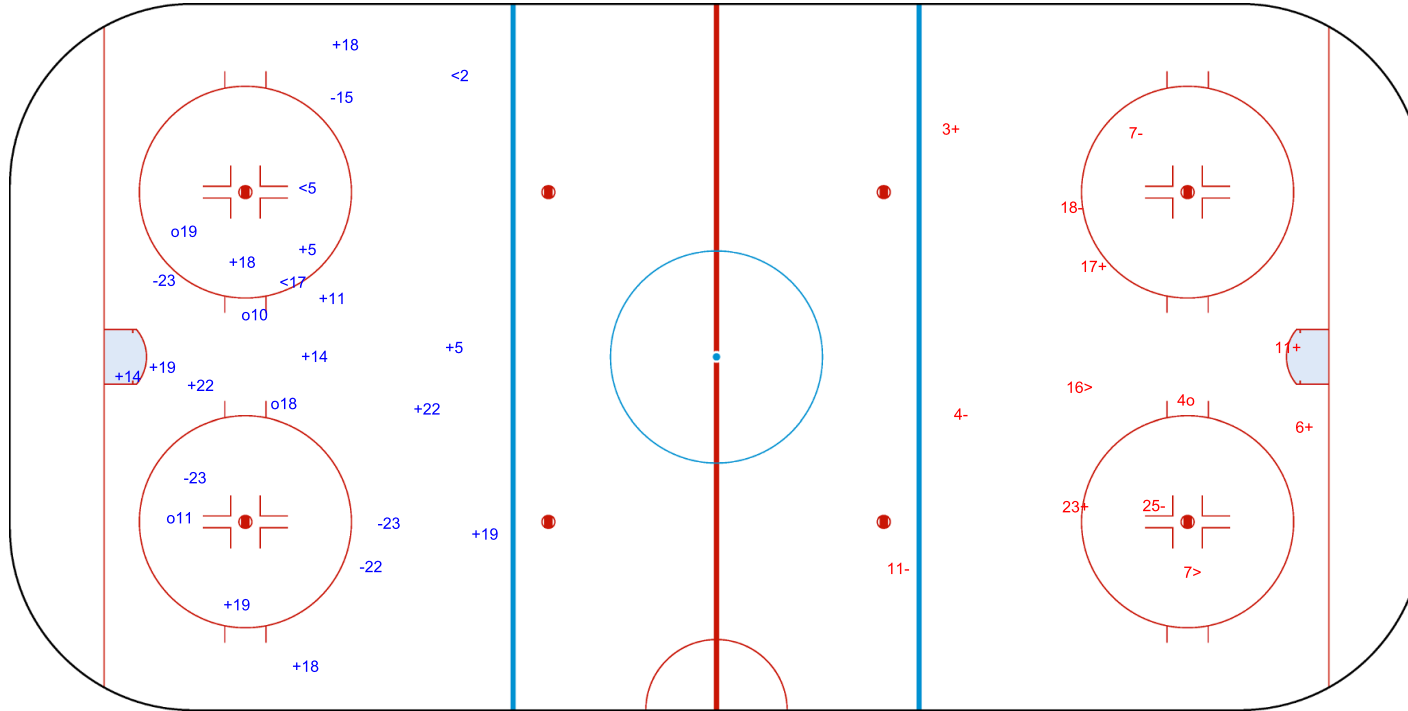

GK 20 of ROU

Shots by GBR

Goals (o): 4 SSG (+): 13
SSP (-): 3 SPG (-): 5

GK 1 of ROU

ROU → 3rd Period ← GBR

Shots by ROU

Goals (o): 1 SSG (+): 5
SSP (>): 2 SPG (-): 5

GK 25 of GBR