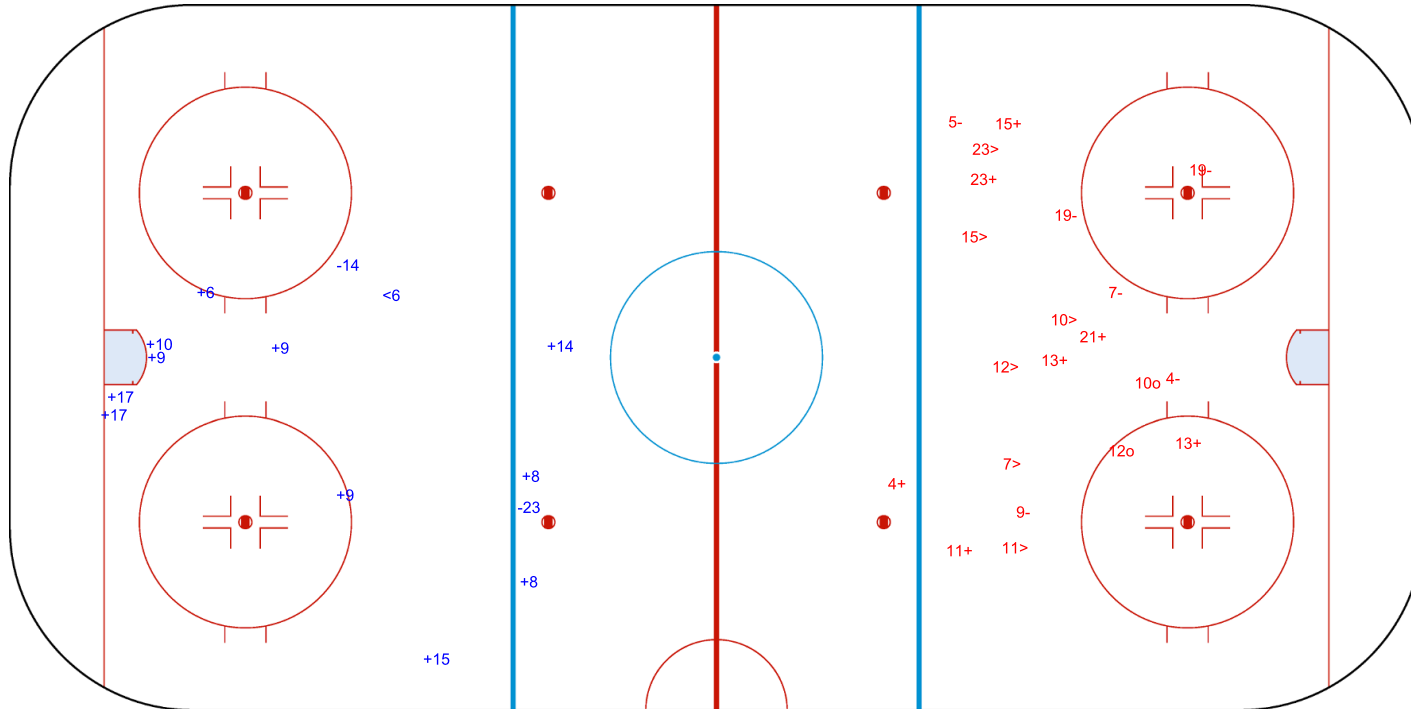

**SHOT CHART**  
**AUT - KOR**

Shots by KOR  
Goals (o): 0  
SSP (<): 1  
SSG (+): 11  
SPG (-): 2

GK 20 of AUT

**AUT** → **1st Period** ← **KOR**

Shots by AUT  
Goals (o): 2  
SSP (>): 6  
SSG (+): 7  
SPG (-): 6