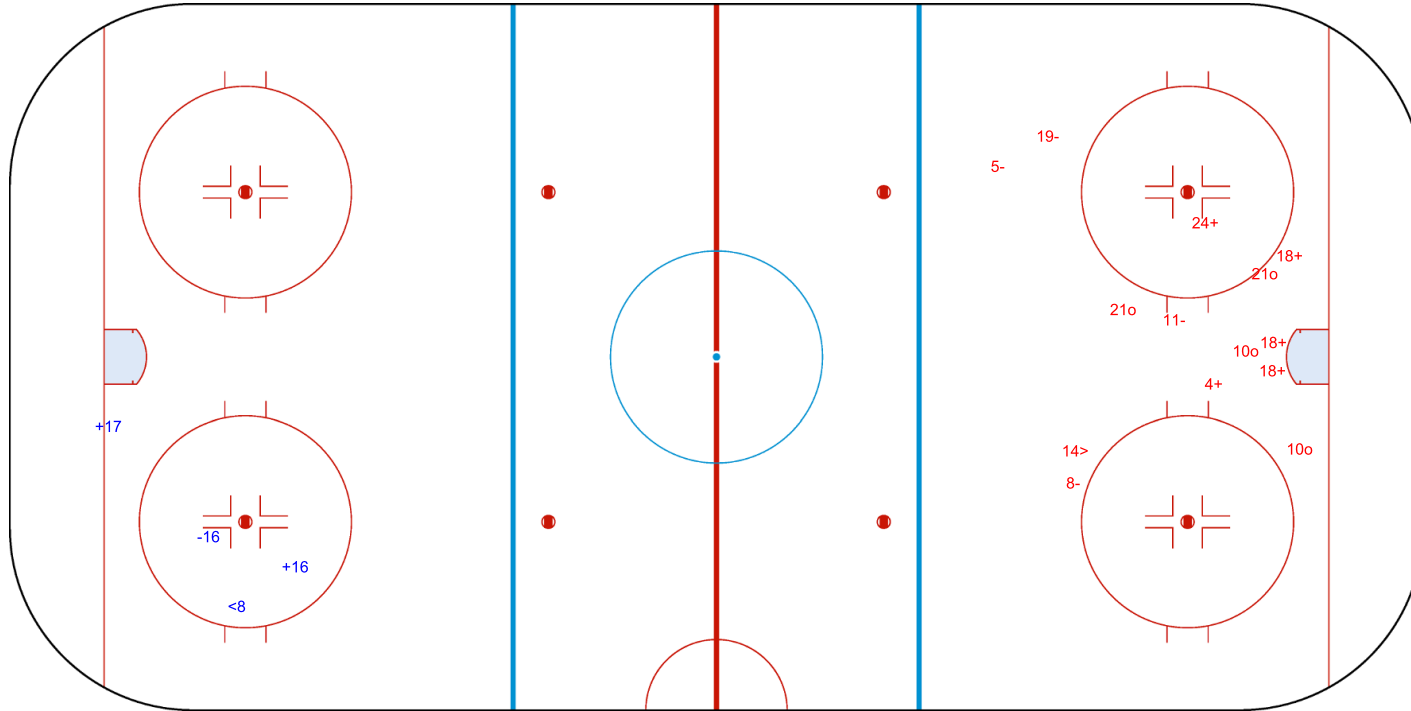

Shots by KOR

Goals (o): 0   SSG (+): 2
SSP (<): 1   SPG (-): 1

GK 20 of AUT

3rd Period

Shots by AUT

Goals (o): 4   SSG (+): 5
SSP (>): 1   SPG (-): 4

GK 1 of KOR

Legend:		
GK	Goalkeeper	
SPG	Shots past goal	
SSG	Shots saved by goalkeeper	
SSP	Shots saved by player