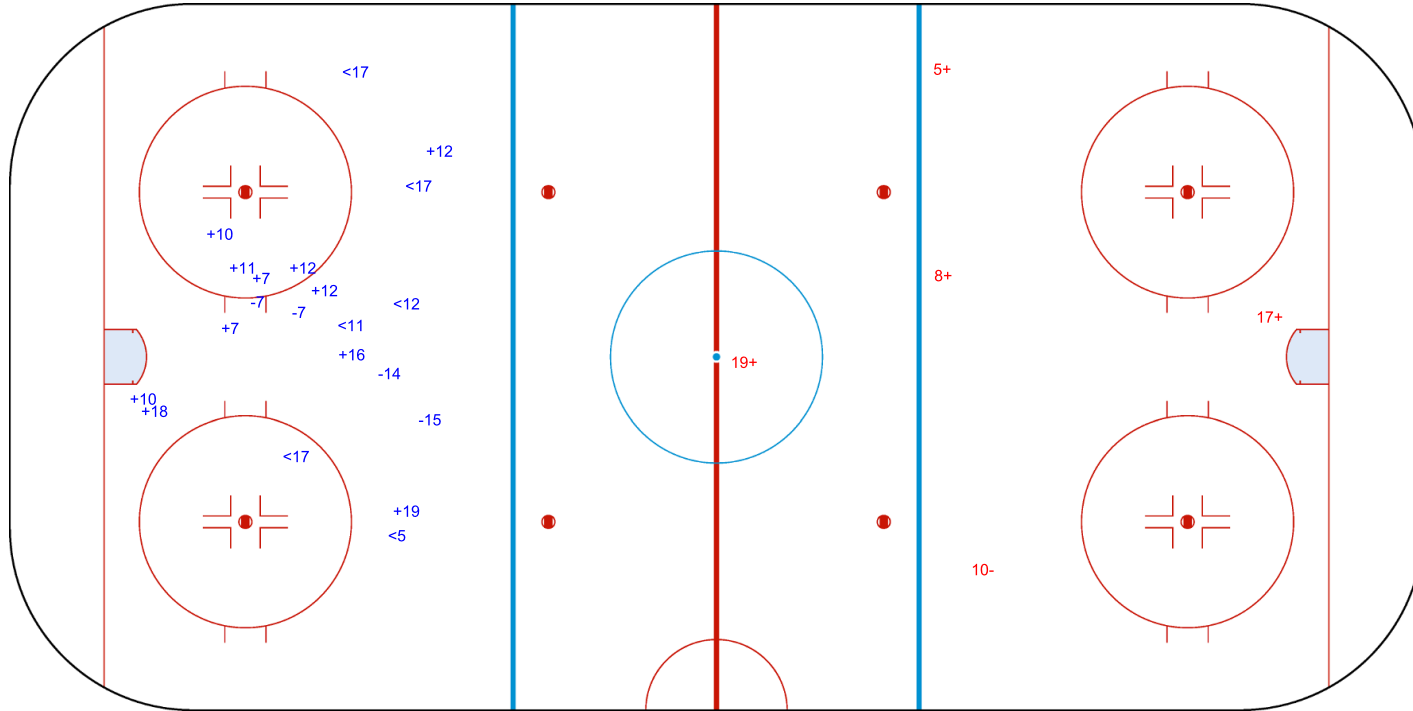

GK 1 of KOR

Shots by AUT  
Goals (o): 0    SSG (+): 11  
SSP (<): 6    SPG (-): 4

GK 1 of KOR

**2nd Period**

Shots by KOR  
Goals (o): 0    SSG (+): 4  
SSP (>): 0    SPG (-): 1

GK 20 of AUT

Shots by KOR

Goals (o): 0    SSG (+): 2  
SSP (<): 1    SPG (-): 1