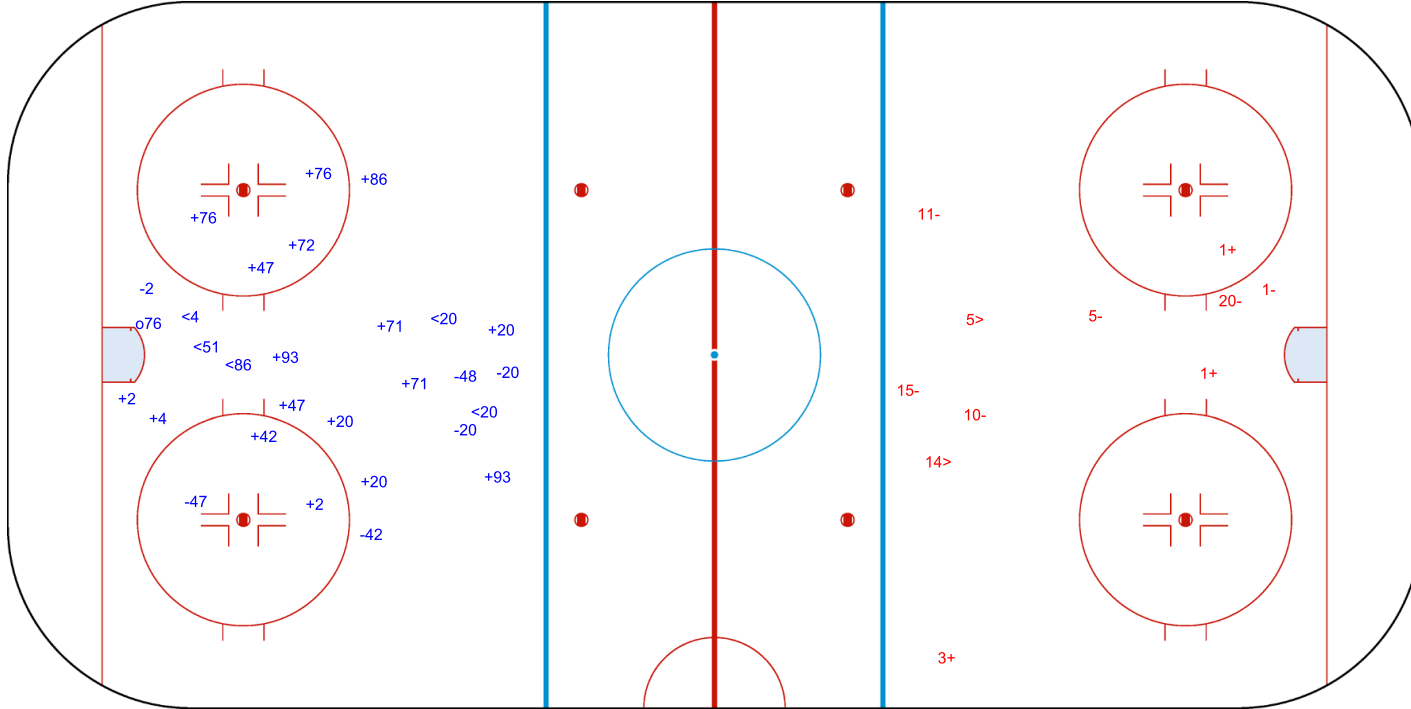

SHOT CHART
IND - INA

Shots by IND
Goals (o): 0
SSP (<): 2
SSG (+): 3
SPG (-): 1

GK 35 of INA

1st Period

Shots by INA
Goals (o): 8
SSP (>): 4
SSG (+): 10
SPG (-): 7

GK 21 of IND

Shots by INA
Goals (o): 1 SSG (+): 17
SSP (<): 5 SPG (-): 6

GK 21 of IND

IND → 2nd Period ← INA

Shots by IND
Goals (o): 0 SSG (+): 3
SSP (>): 2 SPG (-): 6

GK 35 of INA

GK 8 of INA

Shots by IND
Goals (o): 2 SSG (+): 2
SSP (<): 4 SPG (-): 1

GK 8 of INA

INA → 3rd Period ← IND