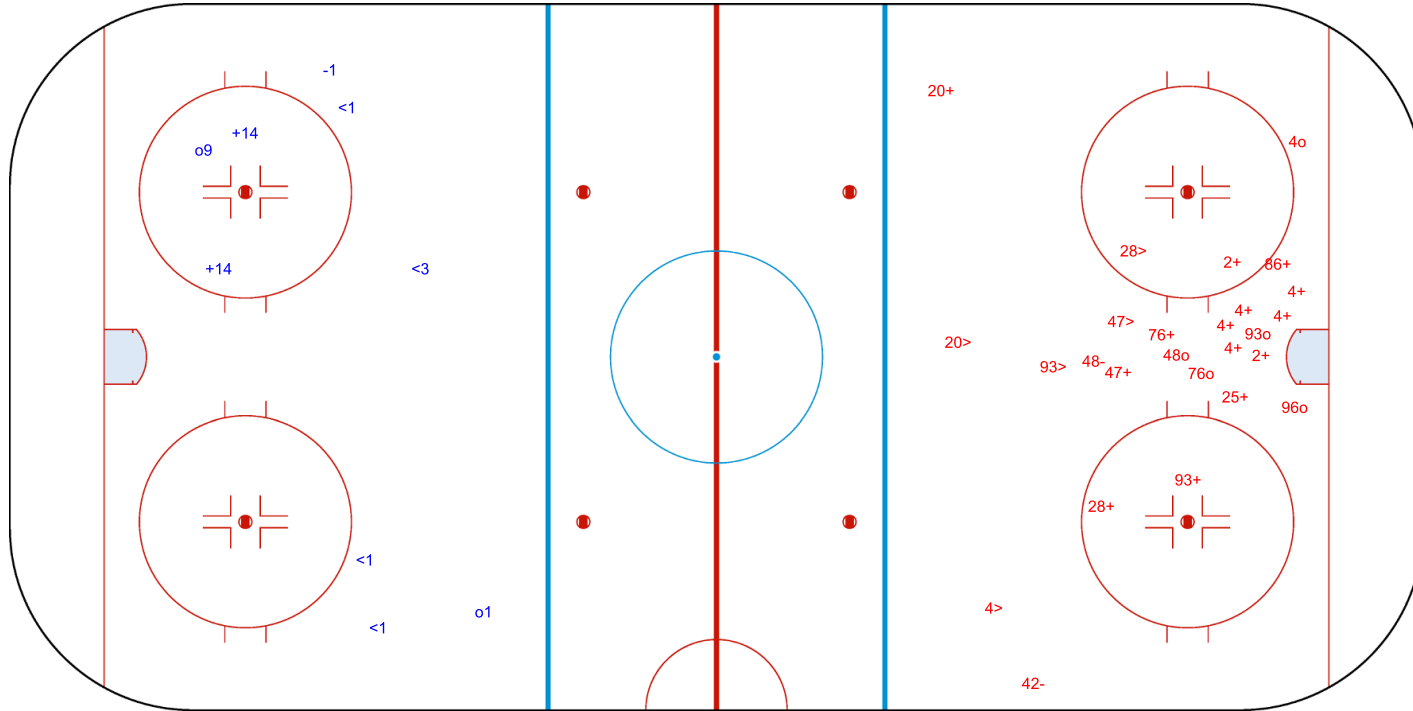

Shots by IND
Goals (o): 2   SSG (+): 2
SSP (<): 4   SPG (-): 1

GK 8 of INA

INA →   3rd Period   ← IND

Shots by INA
Goals (o): 5   SSG (+): 14
SSP (>): 5   SPG (-): 2

GK 21 of IND

Legend:	GK Goalkeeper	SPG Shots past goal	SSG Shots saved by goalkeeper	SSP Shots saved by player