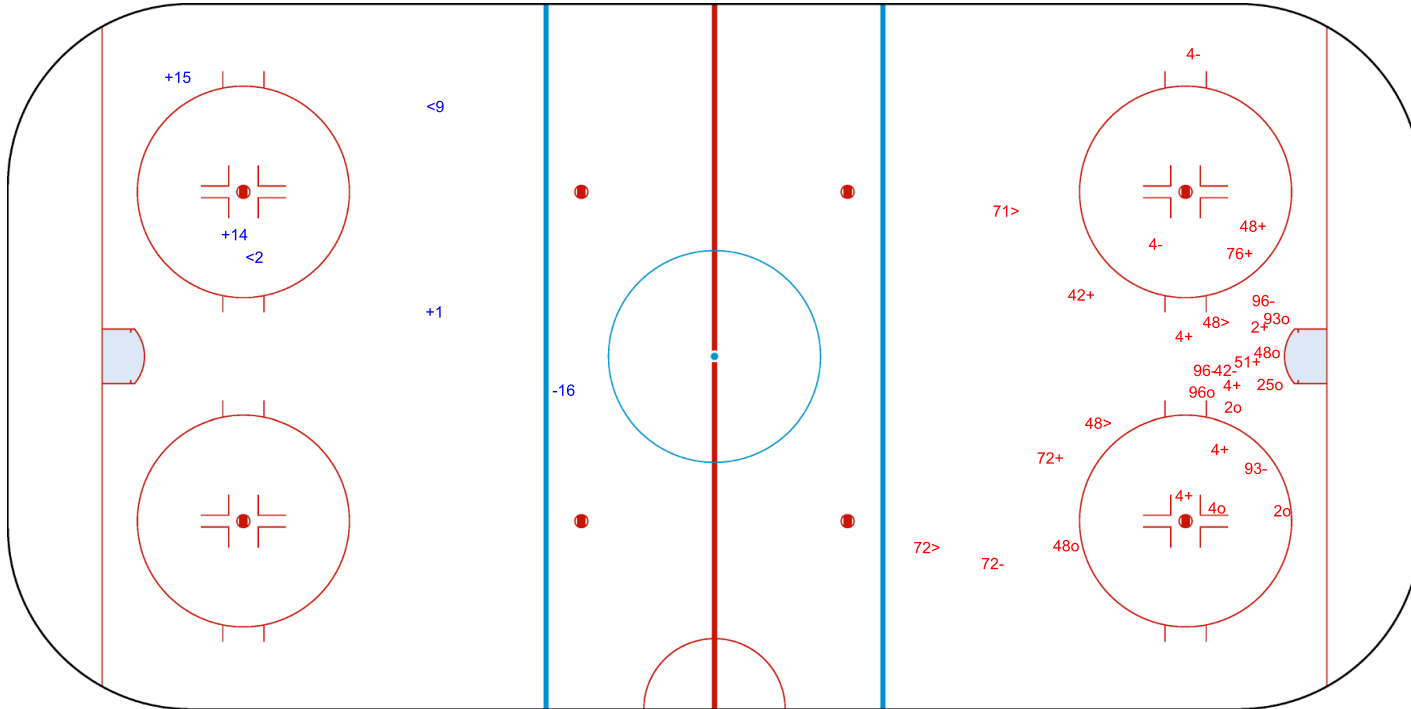

SHOT CHART
IND - INA

Shots by IND
Goals (o): 0
SSP (<): 2
SSG (+): 3
SPG (-): 1

GK 35 of INA

1st Period

Shots by INA
Goals (o): 8
SSP (>): 4
SSG (+): 10
SPG (-): 7

GK 21 of IND

Shots by INA
Goals (o): 1 SSG (+): 17
SSP (<): 5 SPG (-): 6

GK 21 of IND

IND → 2nd Period ← INA

Shots by IND
Goals (o): 0 SSG (+): 3
SSP (>): 2 SPG (-): 6

GK 35 of INA

GK 8 of INA

Shots by IND
Goals (o): 2 SSG (+): 2
SSP (<): 4 SPG (-): 1

GK 8 of INA

INA → 3rd Period ← IND