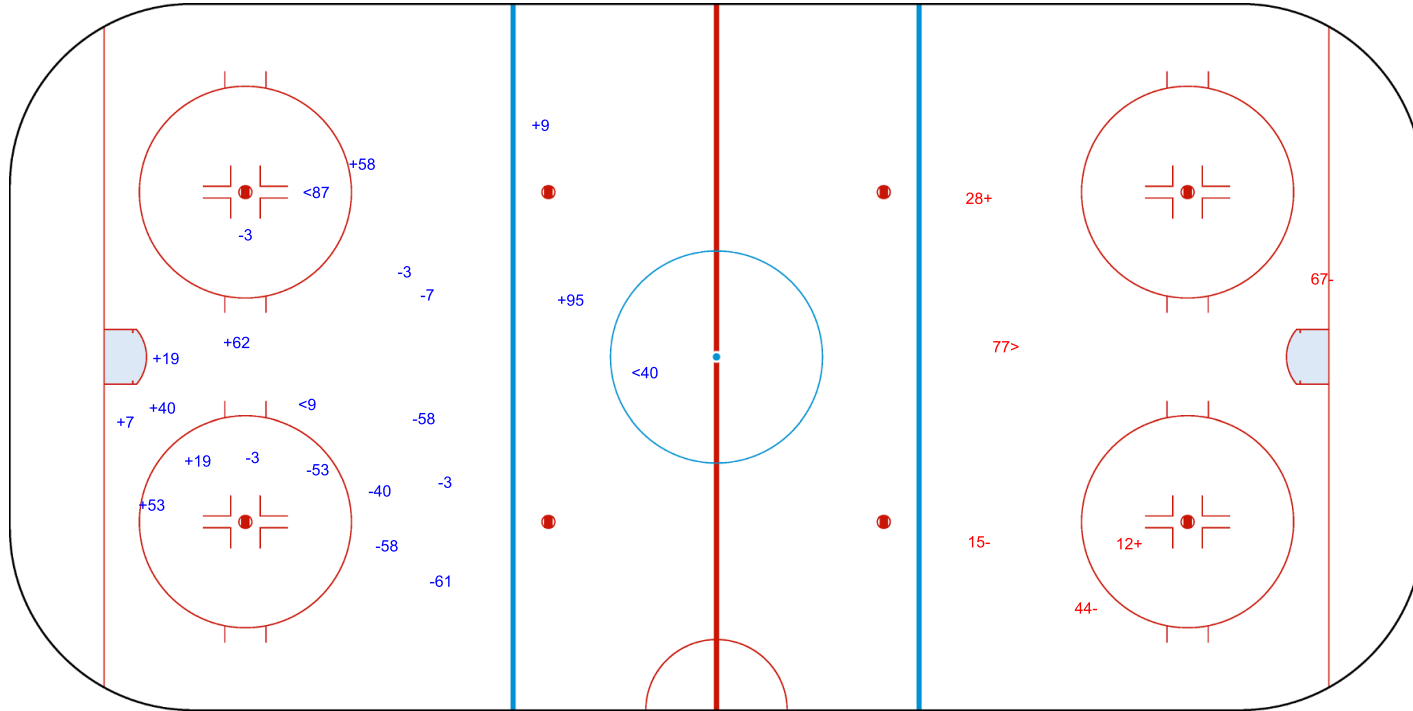

SHOT CHART
PIR - SHE

Shots by SHE
Goals (o): 1 SSG (+): 5
SSP (<): 1 SPG (-): 2

Shots by PIR
Goals (o): 0 SSG (+): 11
SSP (>): 0 SPG (-): 8

Shots by PIR
Goals (o): 0
SSP (<): 3

SSG (+): 9
SPG (-): 10

GK 33 of SHE

Period: 2

Shots by SHE
Goals (o): 0
SSP (>): 1

SSG (+): 2
SPG (-): 3

GK 39 of PIR

Shots by SHE
Goals (o): 2 SSG (+): 4
SSP (<): 5 SPG (-): 6

PIR → Period: 3 ← SHE

Shots by PIR
Goals (o): 1 SSG (+): 9
SSP (>): 5 SPG (-): 5