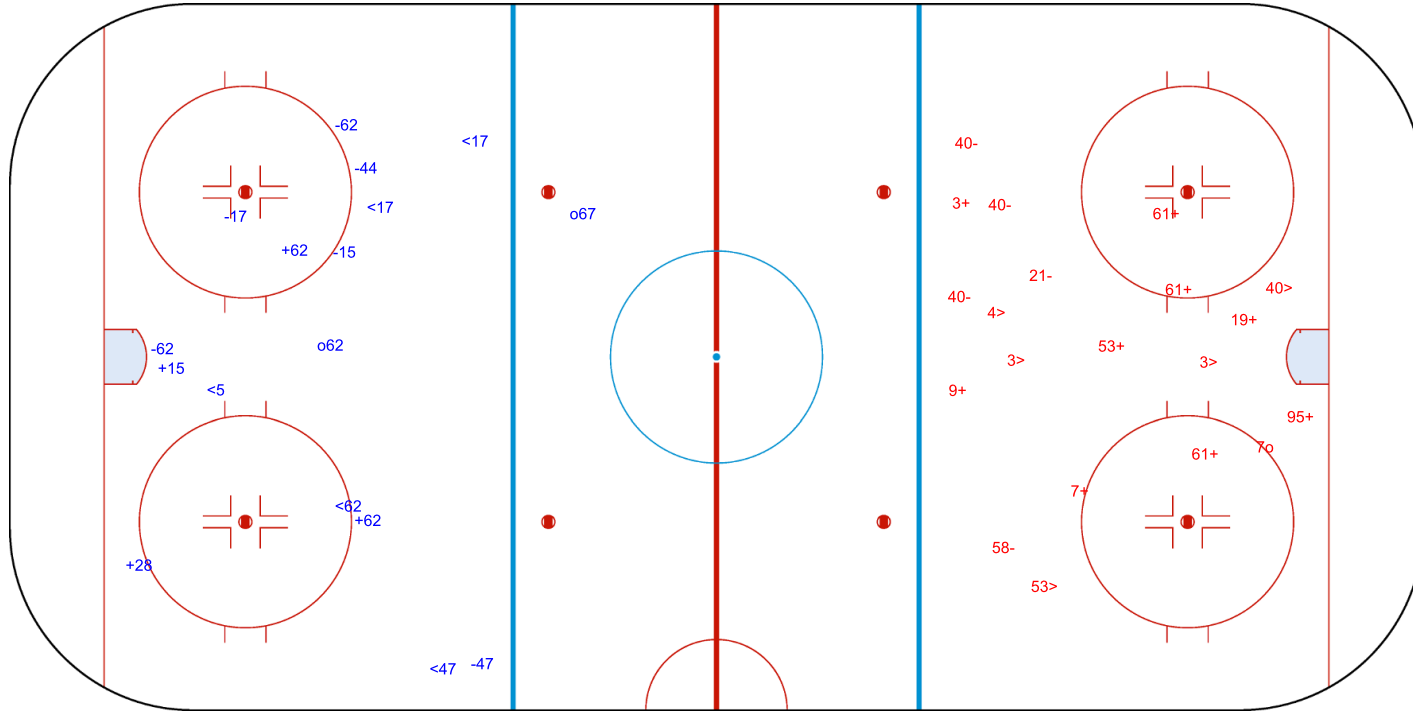

Shots by SHE
Goals (o): 2   SSG (+): 4
SSP (<): 5   SPG (-): 6

PIR →   Period: 3   ← SHE

Shots by PIR
Goals (o): 1   SSG (+): 9
SSP (>): 5   SPG (-): 5

o62

GK 39 of PIR

o67

ENG

o7

GK 33 of SHE

Legend:									
ENG	Empty net goal	GK	Goalkeeper	SPG	Shots past goal	SSG	Shots saved by goalkeeper	SSP	Shots saved by player