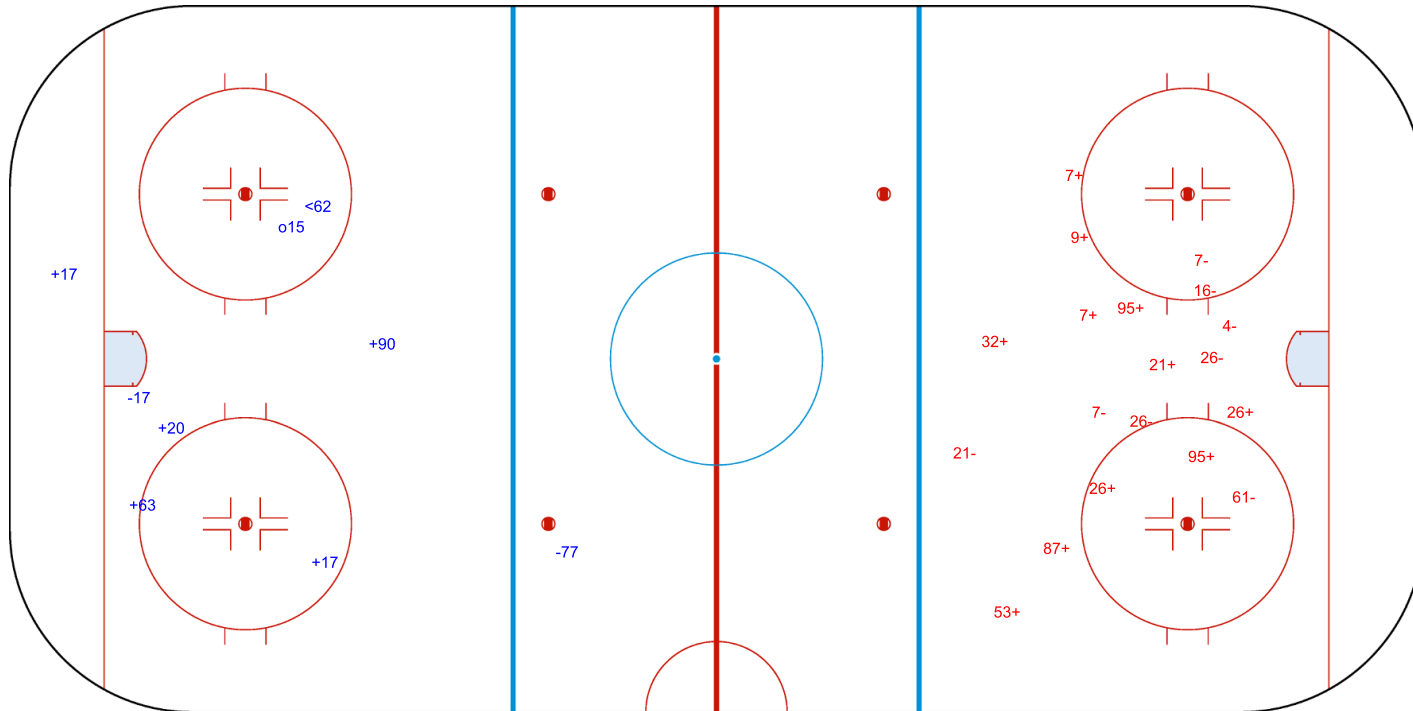

SHOT CHART
PIR - SHE

Shots by SHE
Goals (o): 1 SSG (+): 5
SSP (<): 1 SPG (-): 2

Shots by PIR
Goals (o): 0 SSG (+): 11
SSP (>): 0 SPG (-): 8

Shots by PIR
Goals (o): 0
SSP (<): 3

SSG (+): 9
SPG (-): 10

GK 33 of SHE

Period: 2

Shots by SHE
Goals (o): 0
SSP (>): 1

SSG (+): 2
SPG (-): 3

GK 39 of PIR

Shots by SHE
Goals (o): 2 SSG (+): 4
SSP (<): 5 SPG (-): 6

PIR → Period: 3 ← SHE

Shots by PIR
Goals (o): 1 SSG (+): 9
SSP (>): 5 SPG (-): 5