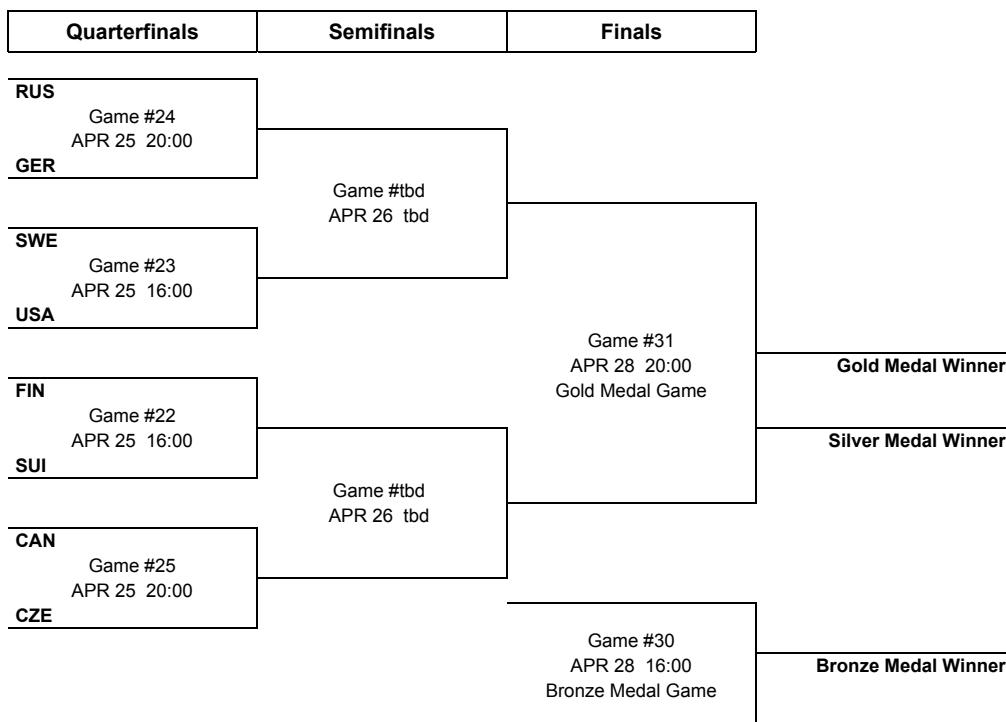

Tournament Progress

As of TUE 23 APR 2013

Game	Round	Date	Time	Teams	Results	1	2	3	OT	GWS	Venue
22	QF	THU 25 APR	16:00	FIN - SUI							Bolshoy Ice Dome
23	QF	THU 25 APR	16:00	SWE - USA							Shayba Arena
24	QF	THU 25 APR	20:00	RUS - GER							Bolshoy Ice Dome
25	QF	THU 25 APR	20:00	CAN - CZE							Shayba Arena
27	SF	FRI 26 APR	16:00	tbd							Bolshoy Ice Dome
28	SF	FRI 26 APR	20:00	tbd							Bolshoy Ice Dome
30	BMG	SUN 28 APR	16:00	L27 - L28							Bolshoy Ice Dome
31	GMG	SUN 28 APR	20:00	W27 - W28							Bolshoy Ice Dome

NOTE

As it becomes known that a team will be in a game, that team's country code will replace the descriptive code. The order of the games with "tbd" in place of the team match-up and time will be decided by the IIHF Directorate upon completion of the previous round.

LEGEND

1	1st period	2	2nd period	3	3rd period	BMG	Bronze medal game
GMG	Gold medal game	GWS	Game winning shot	Ln	Loser, game 'n'	OT	Overtime
QF	Quarterfinals	QP	Qualification Play-off	SF	Semifinals	tbd	To be determined
Wn	Winner, game 'n'						