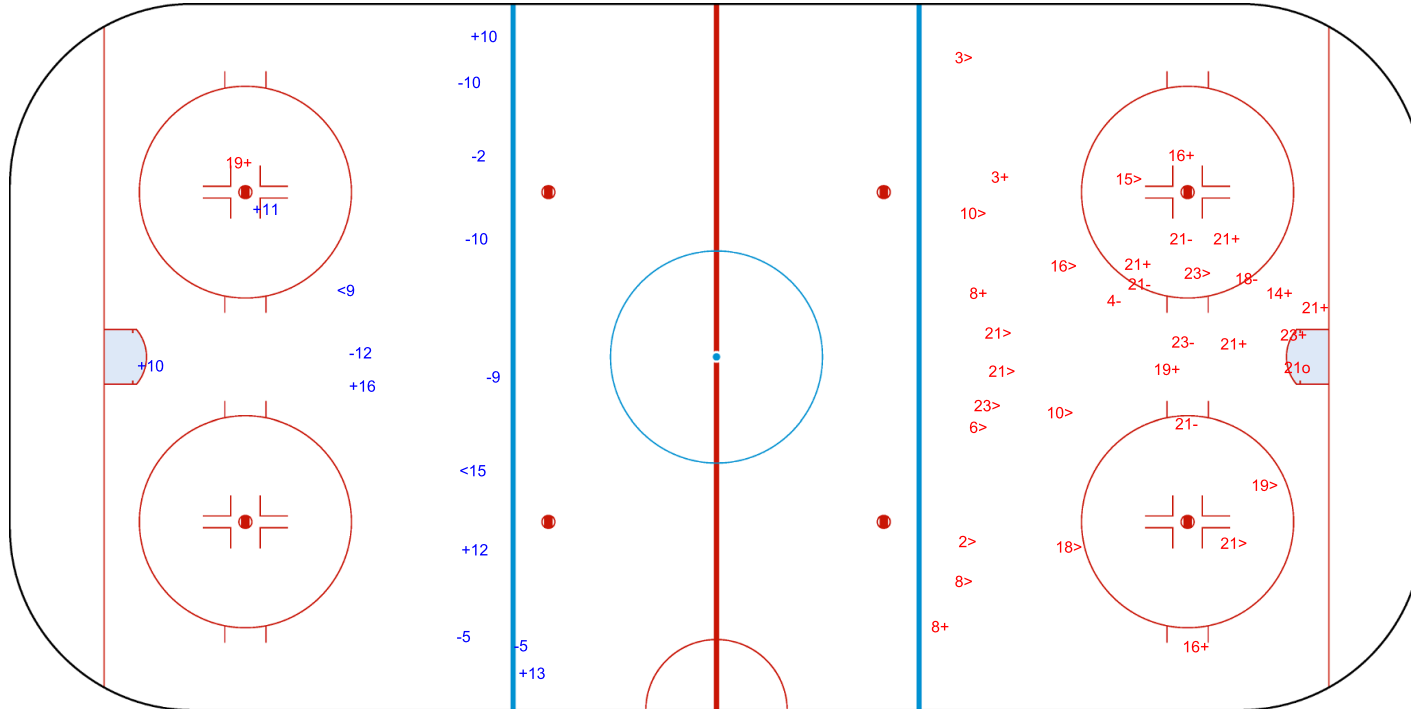

Shots by JPN

Goals (o): 1

SSG (+): 13

SSP (>): 15

SPG (-): 6

GK 20 of POL

Shots by POL

Goals (o): 0