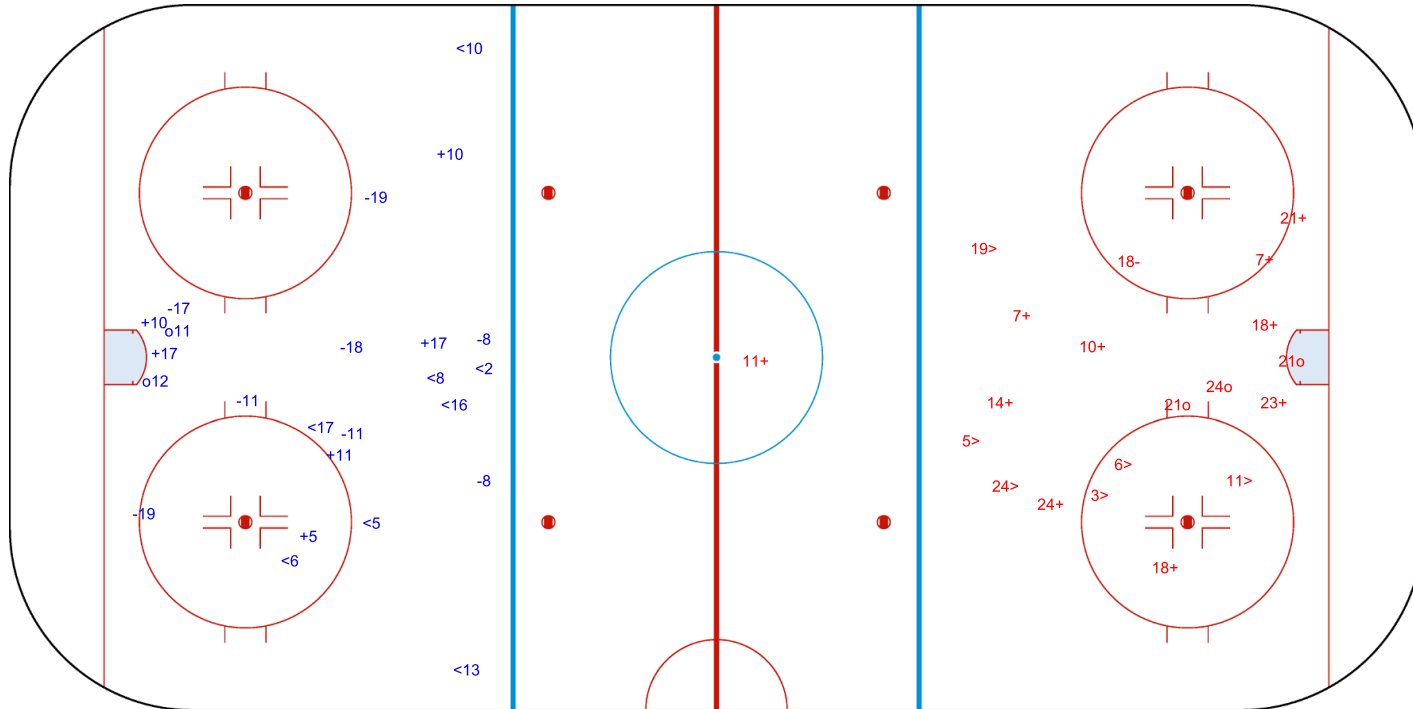

SHOT CHART

JPN - POL

1st Period

Shots by POL

Goals (o): 2   SSG (+): 6
SSP (<): 8   SPG (-): 8

GK 1 of JPN

Shots by JPN

Goals (o): 3   SSG (+): 10
SSP (>): 6   SPG (-): 1

GK 25 of POL