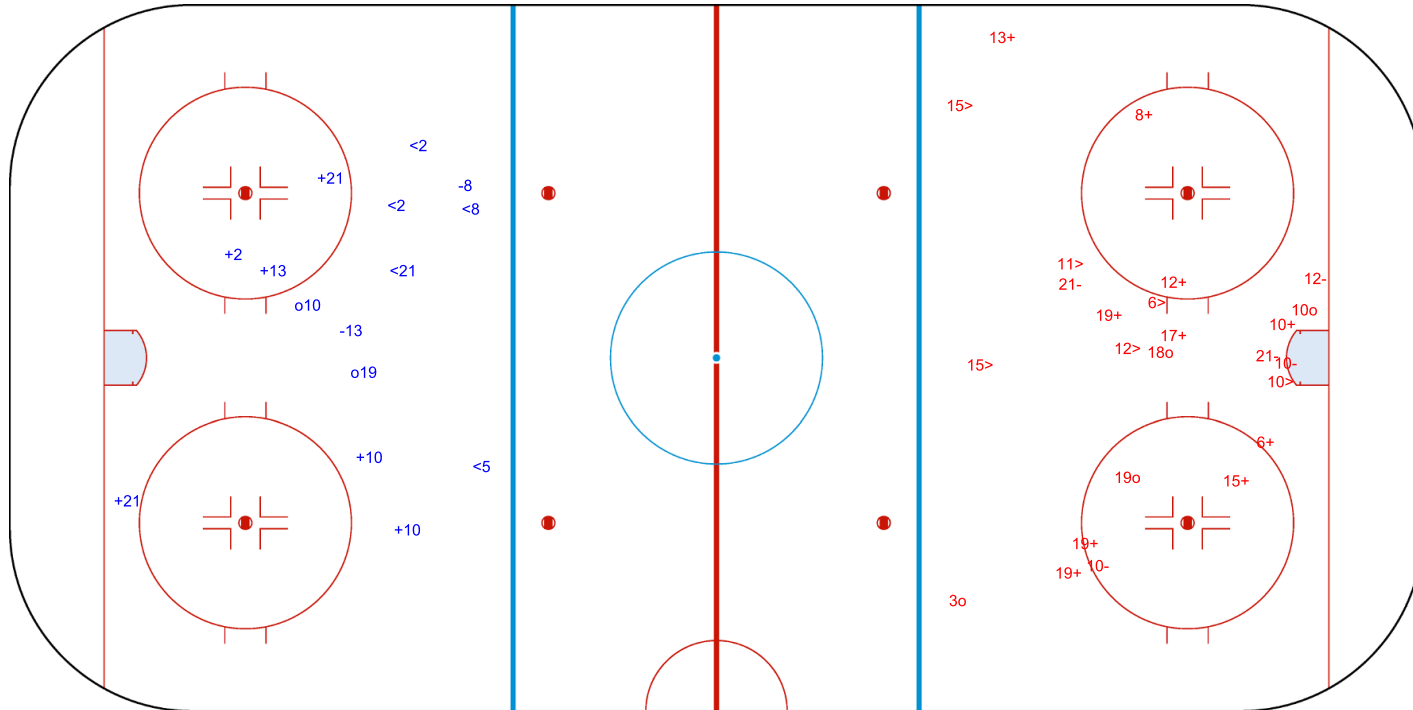

GK 25 of POL

Shots by JPN

Goals (o): 2 SSG (+): 6
SSP (<): 5 SPG (-): 2

GK 20 of POL

GK 25 of POL

2nd Period

Shots by POL

Goals (o): 4 SSG (+): 10
SSP (>): 6 SPG (-): 5