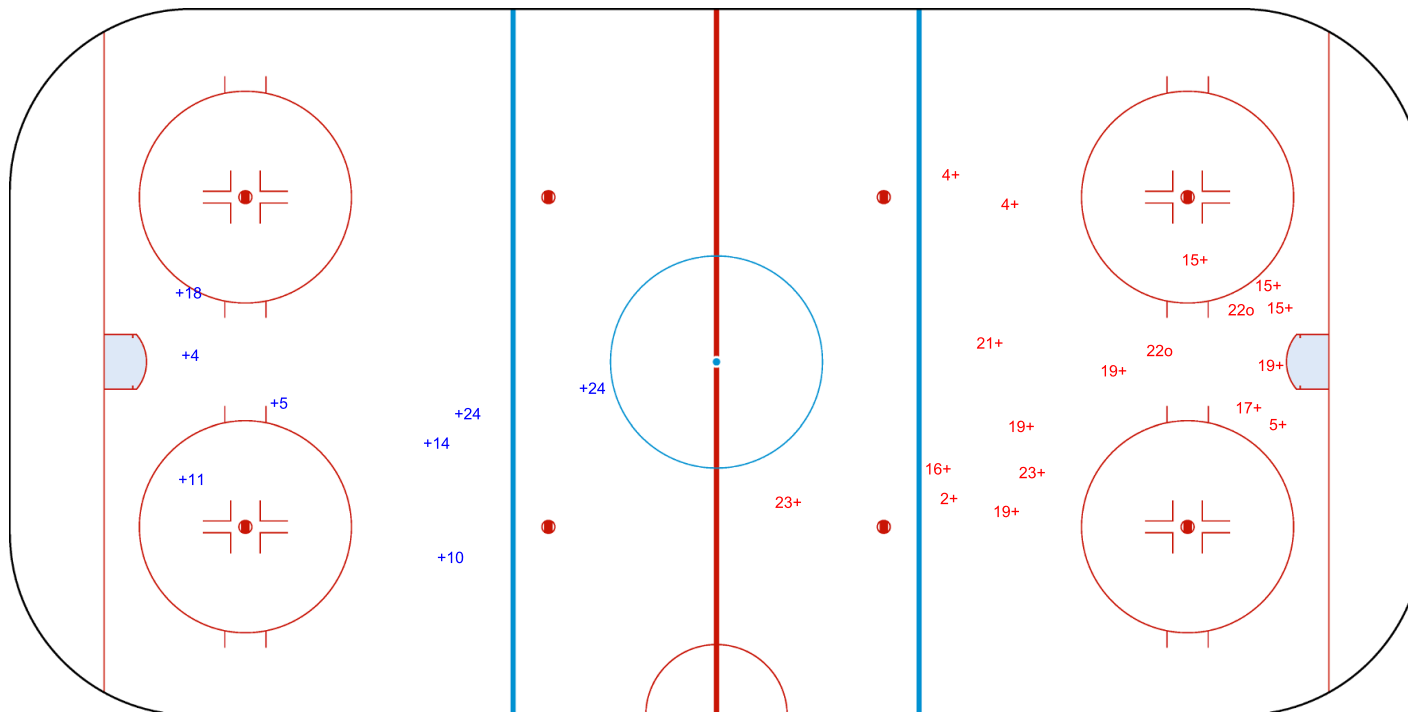

Shots by TPE
Goals (o): 0
SSP (<): 0
SSG (+): 8
SPG (-): 0

GK 25 of BEL

BEL → 3rd Period ← TPE

Shots by BEL
Goals (o): 2
SSP (>): 0
SSG (+): 16
SPG (-): 0

GK 25 of TPE

Legend:	GK Goalkeeper	SPG Shots past goal	SSG Shots saved by goalkeeper	SSP Shots saved by player