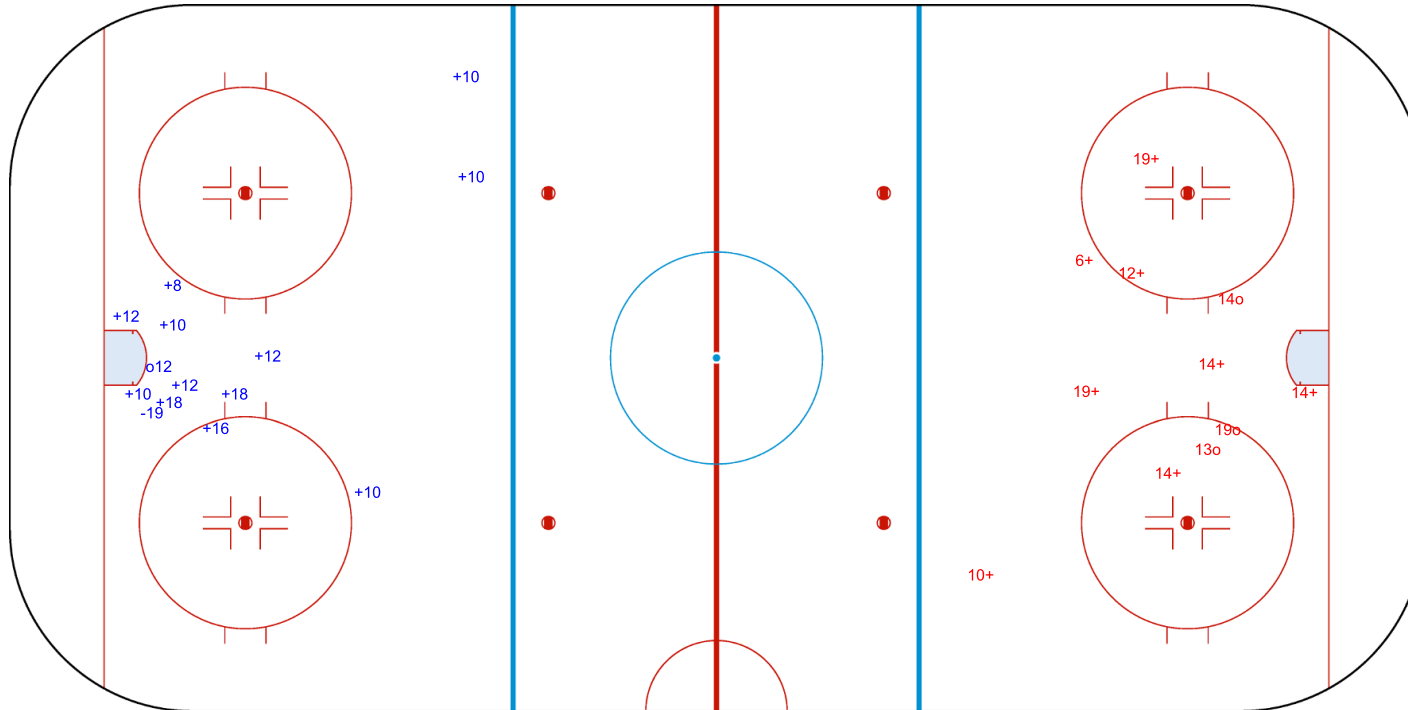

SHOT CHART
BUL - TPE

Shots by TPE
Goals (o): 0
SSP (<): 0
SSG (+): 12
SPG (-): 0

GK 20 of BUL

BUL → 1st Period ← TPE

Shots by BUL
Goals (o): 1
SSP (>): 0
SSG (+): 11
SPG (-): 0

GK 1 of TPE

Shots by BUL

Goals (o): 1 SSG (+): 12
SSP (<): 0 SPG (-): 1

GK 1 of TPE

2nd Period

Shots by TPE

Goals (o): 3 SSG (+): 8
SSP (>): 0 SPG (-): 0

GK 20 of BUL

Legend:	
GK	Goalkeeper
SPG	Shots past goal
SSG	Shots saved by goalkeeper
SSP	Shots saved by player