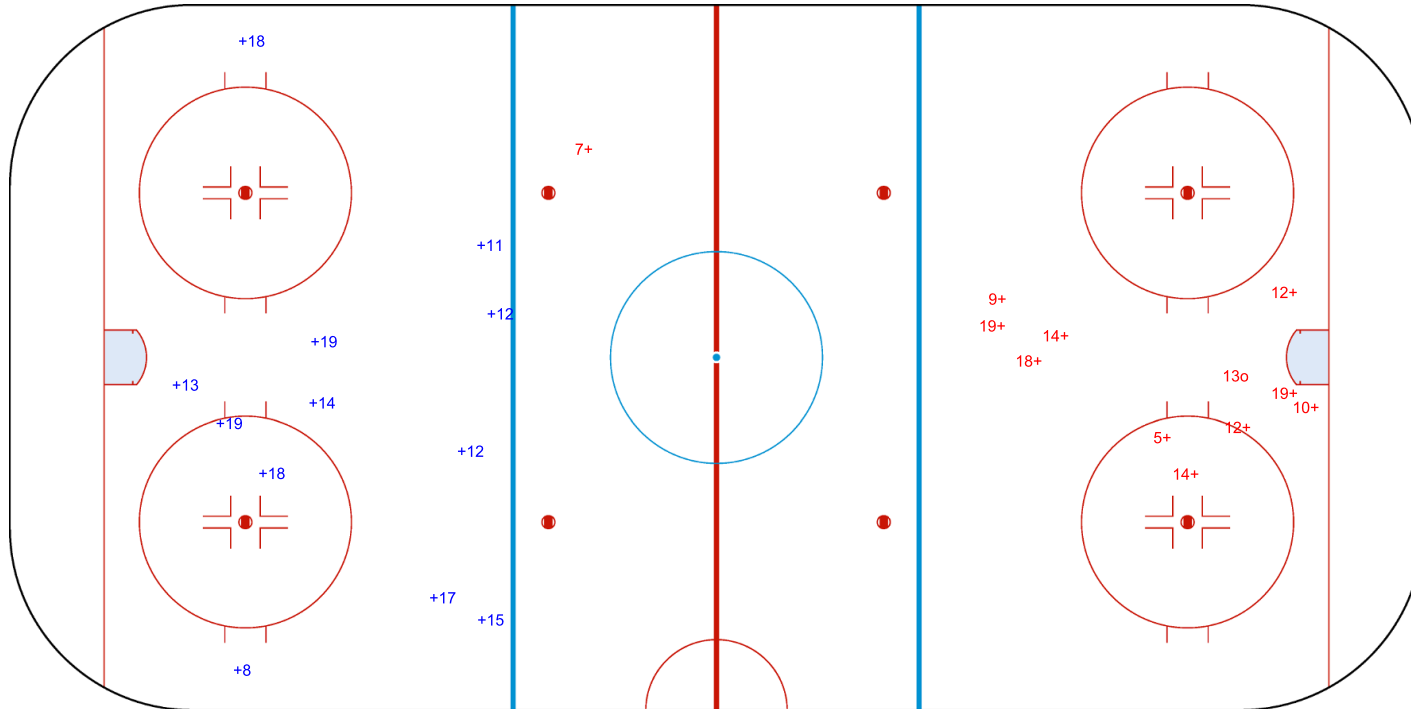

SHOT CHART
BUL - TPE

Shots by TPE
Goals (o): 0
SSP (<): 0
SSG (+): 12
SPG (-): 0

GK 20 of BUL

BUL → 1st Period ← TPE

Shots by BUL
Goals (o): 1
SSP (>): 0
SSG (+): 11
SPG (-): 0

GK 1 of TPE

Shots by BUL

Goals (o): 1 SSG (+): 12
SSP (<): 0 SPG (-): 1

GK 1 of TPE

2nd Period

Shots by TPE

Goals (o): 3 SSG (+): 8
SSP (>): 0 SPG (-): 0

GK 20 of BUL

Legend:	
GK	Goalkeeper
SPG	Shots past goal
SSG	Shots saved by goalkeeper
SSP	Shots saved by player