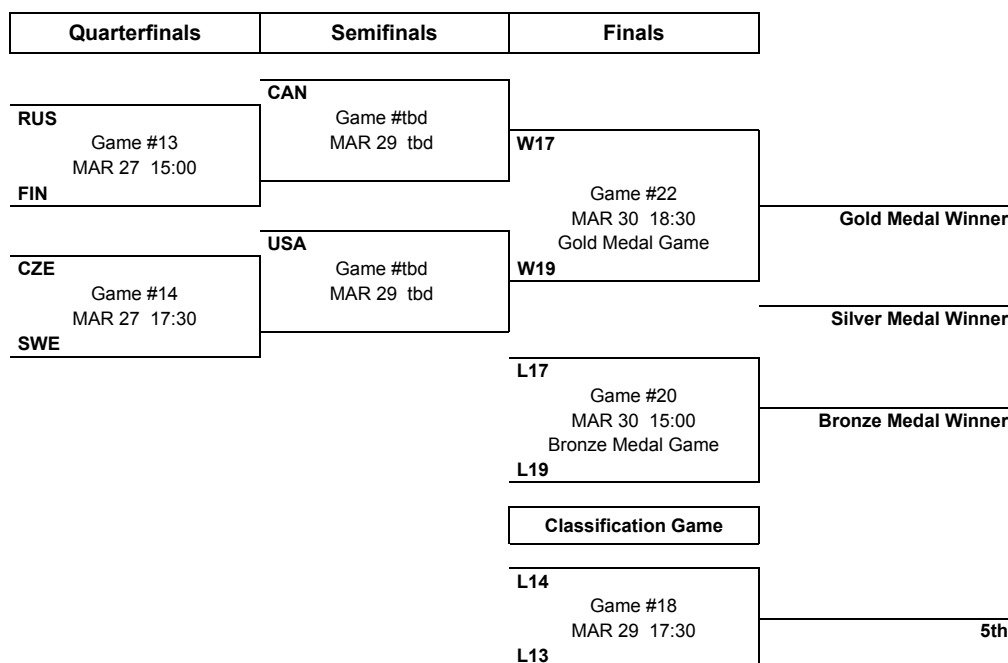

TOURNAMENT PROGRESS

As of WED 26 MAR 2014

Game	Round	Date	Time	Teams	Results	1	2	3	OT	GWS	Venue
13	QF	THU 27 MAR	15:00	RUS - FIN							Icecenter Rink 1
14	QF	THU 27 MAR	17:30	CZE - SWE							Icecenter Rink 2
17	SF	SAT 29 MAR	15:00		tbd						Icecenter Rink 1
18	P5-6	SAT 29 MAR	17:30	L14 - L13							Icecenter Rink 2
19	SF	SAT 29 MAR	18:30		tbd						Icecenter Rink 1
20	BMG	SUN 30 MAR	15:00	L17 - L19							Icecenter Rink 1
22	GMG	SUN 30 MAR	18:30	W17 - W19							Icecenter Rink 1

NOTE

As it becomes known that a team will be in a game, that team's NOC code will replace the descriptive code. The order of the games with "tbd" in place of the team match-up and time will be decided by the IIHF Directorate upon completion of the previous round.

LEGEND

1	1st period	2	2nd period	3	3rd period	BMG	Bronze medal game
Px-y	Placement game	GMG	Gold medal game	GWS	Game winning shot	Ln	Loser, game 'n'
OT	Overtime	QF	Quarterfinals	SF	Semifinals	tbd	To be determined
Wn	Winner, game 'n'						