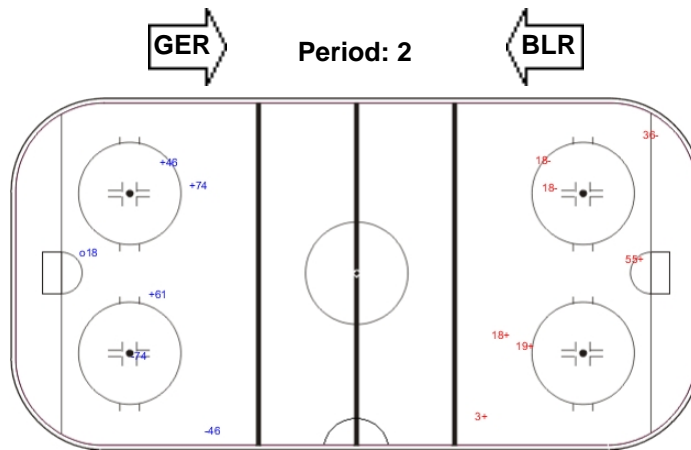

SHOT CHART

BLR - GER

Shots by GER

Goals (o): 2   SSG (+): 6
SSP (-): 0   SPG (-): 1

GK 1 of BLR

Shots by BLR

Goals (o): 1   SSG (+): 3
SSP (-): 0   SPG (-): 2

GK 72 of GER

Shots by GER

Goals (o): 0   SSG (+): 7
SSP (-): 0   SPG (-): 3

GK 35 of BLR

Shots by BLR

Goals (o): 1   SSG (+): 5
SSP (-): 0   SPG (-): 3

GK 72 of GER

Shots by GER

Goals (o): 0   SSG (+): 4
SSP (-): 0   SPG (-): 3

GK 1 of BLR

Shots by BLR

Goals (o): 3   SSG (+): 3
SSP (-): 0   SPG (-): 1

GK 72 of GER

LEGEND

GK Goalkeeper   **SPG** Shots past goal   **SSG** Shots saved by goalkeeper   **SSP** Shots saved by player