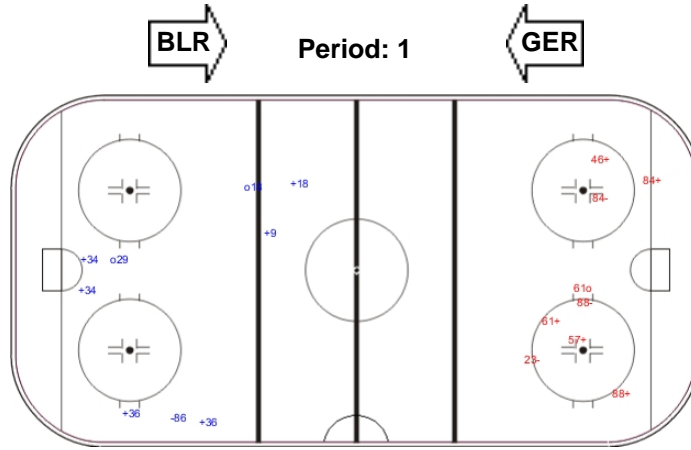

SHOT CHART

BLR - GER

Shots by GER

Goals (o): 2   SSG (+): 6
SSP (-): 0   SPG (-): 1

GK 1 of BLR

Shots by BLR

Goals (o): 1   SSG (+): 3
SSP (-): 0   SPG (-): 2

GK 72 of GER

Shots by GER

Goals (o): 0   SSG (+): 7
SSP (-): 0   SPG (-): 3

GK 35 of BLR

Shots by BLR

Goals (o): 1   SSG (+): 5
SSP (-): 0   SPG (-): 3

GK 72 of GER

Shots by GER

Goals (o): 0   SSG (+): 4
SSP (-): 0   SPG (-): 3

GK 1 of BLR

Shots by BLR

Goals (o): 3   SSG (+): 3
SSP (-): 0   SPG (-): 1

GK 72 of GER

LEGEND

GK Goalkeeper   **SPG** Shots past goal   **SSG** Shots saved by goalkeeper   **SSP** Shots saved by player