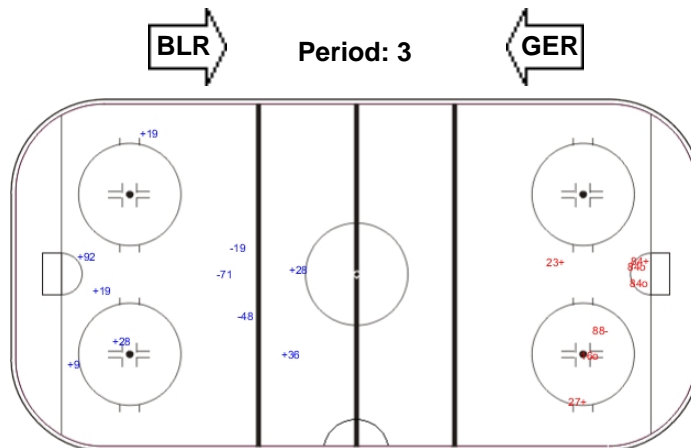

SHOT CHART

BLR - GER

Shots by GER

Goals (o): 2   SSG (+): 6
SSP (-): 0   SPG (-): 1

GK 1 of BLR

Shots by BLR

Goals (o): 1   SSG (+): 3
SSP (-): 0   SPG (-): 2

GK 72 of GER

Shots by GER

Goals (o): 0   SSG (+): 7
SSP (-): 0   SPG (-): 3

GK 35 of BLR

Shots by BLR

Goals (o): 1   SSG (+): 5
SSP (-): 0   SPG (-): 3

GK 72 of GER

Shots by GER

Goals (o): 0   SSG (+): 4
SSP (-): 0   SPG (-): 3

GK 1 of BLR

Shots by BLR

Goals (o): 3   SSG (+): 3
SSP (-): 0   SPG (-): 1

GK 72 of GER

LEGEND

GK Goalkeeper   **SPG** Shots past goal   **SSG** Shots saved by goalkeeper   **SSP** Shots saved by player