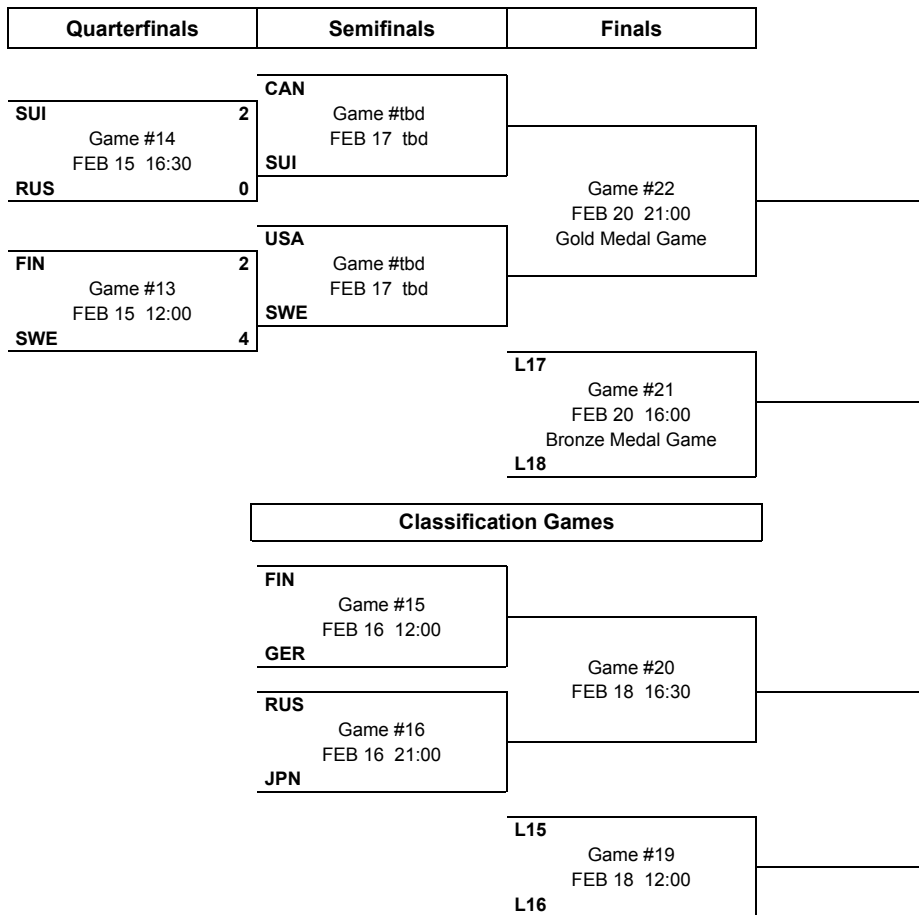

Tournament Progress

Текущие результаты турнира / Classement

As of SAT 15 FEB 2014

Game	Round	Date	Time	Teams	Results	1	2	3	OT	GWS	Venue
13	QF	SAT 15 FEB	12:00	FIN - SWE	2 - 4	0 - 0	1 - 0	1 - 4			Shayba Arena
14	QF	SAT 15 FEB	16:30	SUI - RUS	2 - 0	1 - 0	0 - 0	1 - 0			Shayba Arena
15	C5-8	SUN 16 FEB	12:00	FIN - GER							Shayba Arena
16	C5-8	SUN 16 FEB	21:00	RUS - JPN							Shayba Arena
17	SF	MON 17 FEB	16:30	tbd							Shayba Arena
18	SF	MON 17 FEB	21:00	tbd							Shayba Arena
19	C7-8	TUE 18 FEB	12:00	L15 - L16							Shayba Arena
20	C5-6	TUE 18 FEB	16:30	W15 - W16							Shayba Arena
21	BMG	THU 20 FEB	16:00	L17 - L18							Bolshoy Ice Dome
22	GMG	THU 20 FEB	21:00	W17 - W18							Bolshoy Ice Dome

NOTE

As it becomes known that a team will be in a game, that team's NOC code will replace the descriptive code. The order of the games with "tbd" in place of the team match-up and time will be decided by the IIHF Directorate upon completion of the previous round.

LEGEND

1	1st period	2	2nd period	3	3rd period	BMG	Bronze Medal Game
Cx-y	Classification Game	GMG	Gold Medal Game	GWS	Game Winning Shot	Ln	Loser, game 'n'
OT	Overtime	QF	Quarterfinals	SF	Semifinals	Wn	Winner, game 'n'