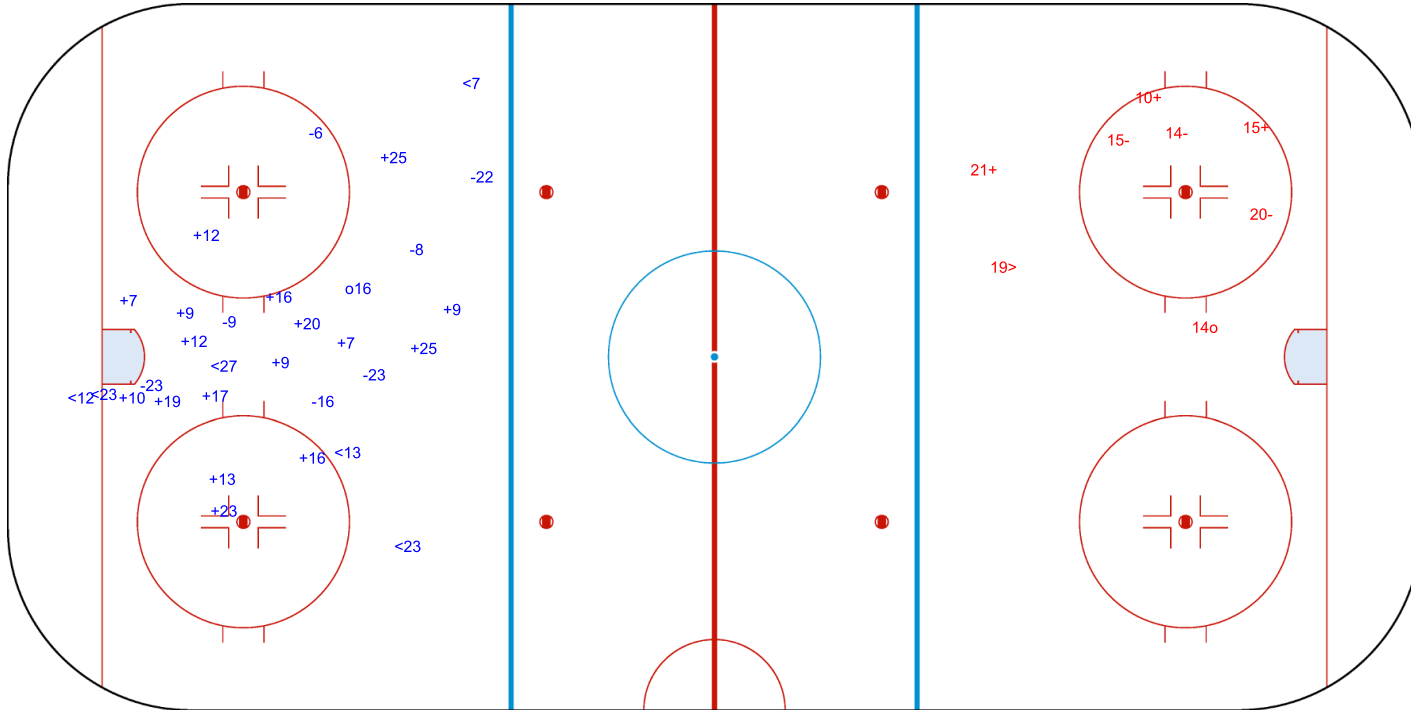

SHOT CHART
LAT - CAN

Shots by CAN
Goals (o): 1
SSG (+): 17
SSP (<): 6
SPG (-): 7

GK 35 of LAT

LAT → 1st Period ← CAN

Shots by LAT
Goals (o): 1
SSP (>): 1
SSG (+): 3
SPG (-): 3

GK 1 of CAN

Shots by LAT
Goals (o): 0
SSP (<): 1

SSG (+): 5
SPG (-): 4

GK 1 of CAN

CAN → 2nd Period ← LAT

Shots by CAN
Goals (o): 3
SSP (>): 6

SSG (+): 9
SPG (-): 12

GK 35 of LAT

Shots by CAN
Goals (o): 1
SSP (<): 0
SSG (+): 13
SPG (-): 6

GK 35 of LAT