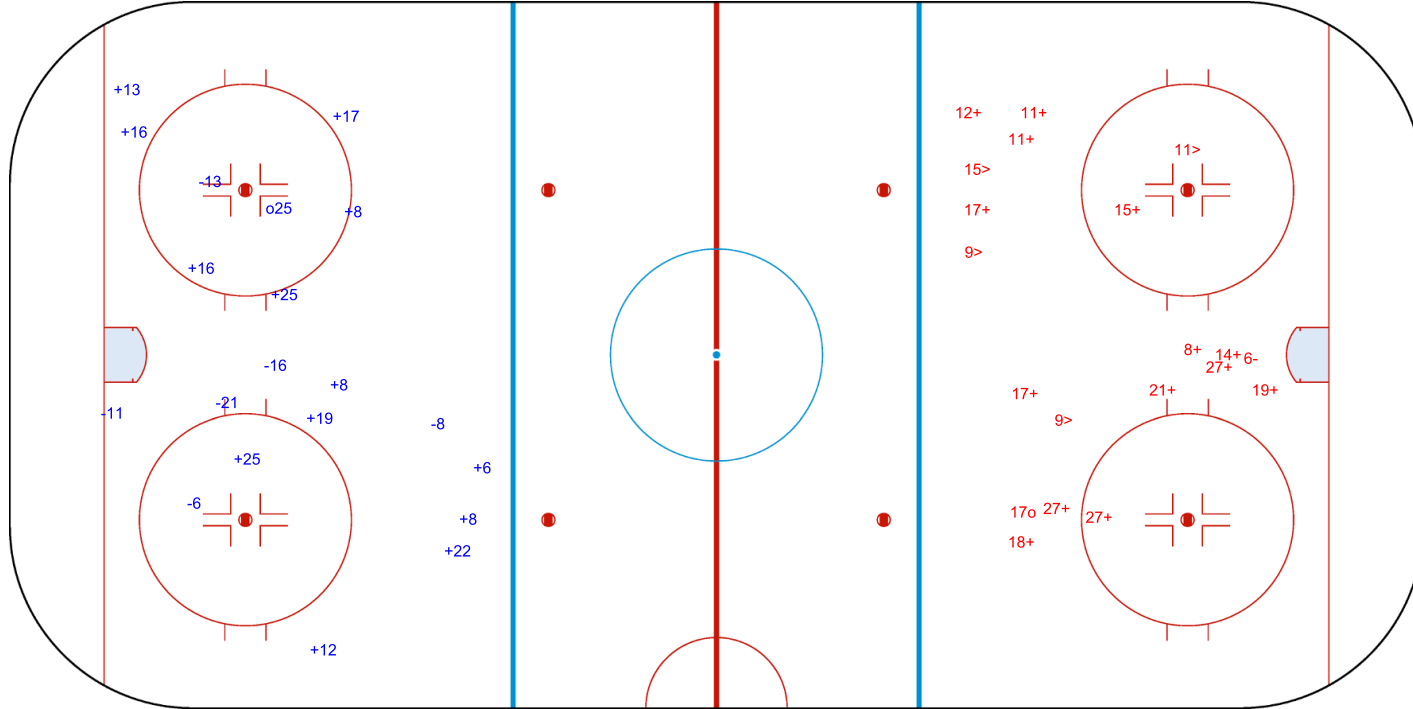

Shots by CAN
Goals (o): 1
SSP (<): 0
SSG (+): 13
SPG (-): 6

GK 35 of LAT

LAT → 3rd Period ← CAN

Shots by LAT
Goals (o): 1
SSP (>): 4
SSG (+): 14
SPG (-): 1

GK 1 of CAN

Legend:		
GK	Goalkeeper	
SPG	Shots past goal	
SSG	Shots saved by goalkeeper	
SSP	Shots saved by player