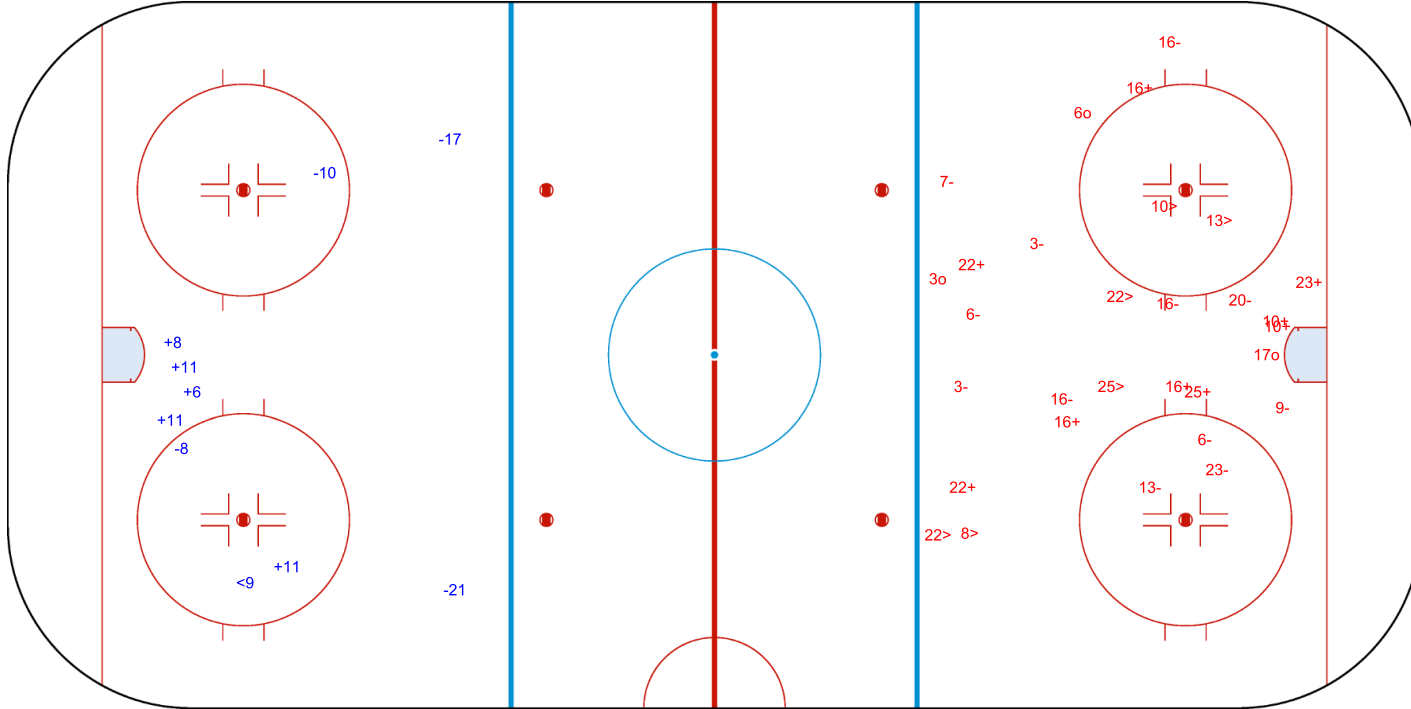

SHOT CHART
LAT - CAN

Shots by CAN
Goals (o): 1
SSG (+): 17
SSP (<): 6
SPG (-): 7

GK 35 of LAT

LAT → 1st Period ← CAN

Shots by LAT
Goals (o): 1
SSP (>): 1
SSG (+): 3
SPG (-): 3

GK 1 of CAN

Shots by LAT
Goals (o): 0
SSP (<): 1

SSG (+): 5
SPG (-): 4

GK 1 of CAN

CAN → 2nd Period ← LAT

Shots by CAN
Goals (o): 3
SSP (>): 6

SSG (+): 9
SPG (-): 12

GK 35 of LAT

Shots by CAN
Goals (o): 1
SSP (<): 0
SSG (+): 13
SPG (-): 6

GK 35 of LAT