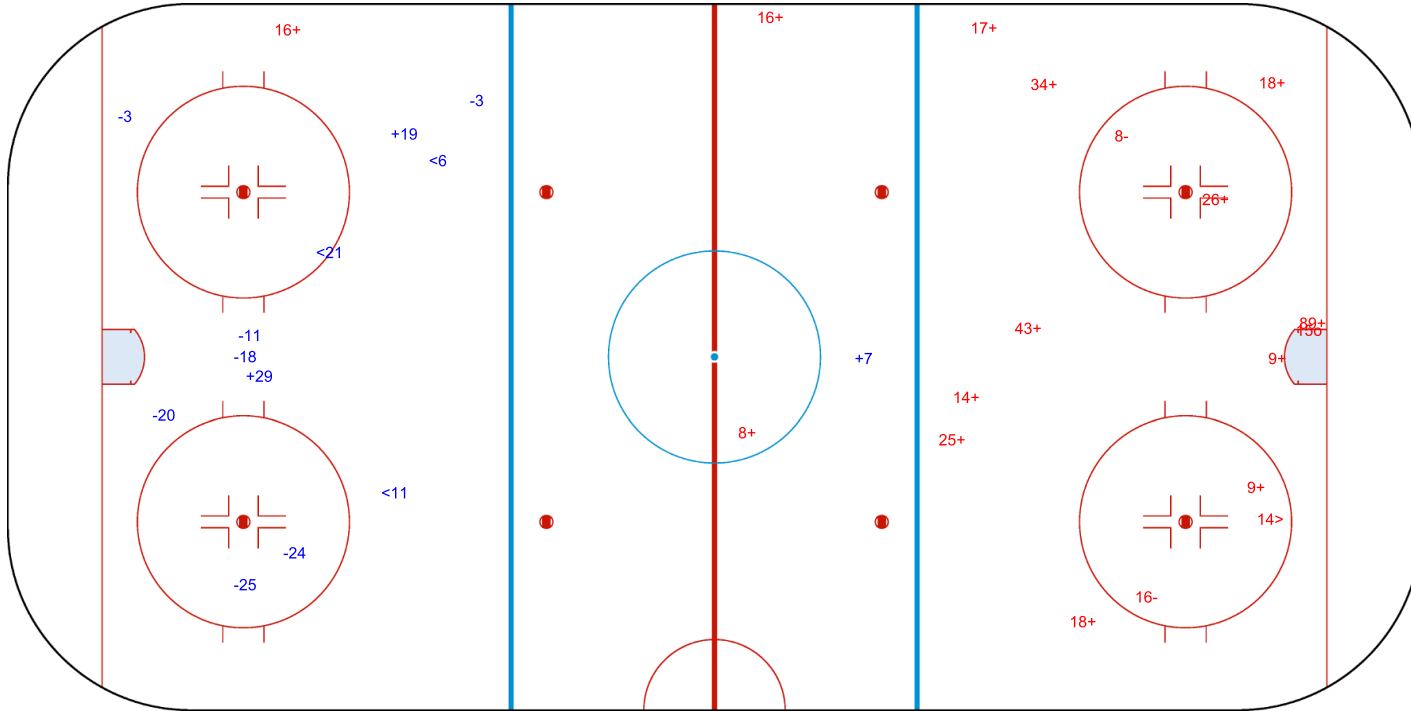

SHOT CHART
USA - SWE

Shots by USA
Goals (o): 1 SSG (+): 14
SSP (<): 1 SPG (-): 3

GK 1 of SWE

SWE → 1st Period ← USA

Shots by SWE
Goals (o): 0 SSG (+): 13
SSP (>): 5 SPG (-): 4

GK 30 of USA

Shots by SWE

Goals (o): 0 SSG (+): 3
SSP (<): 3 SPG (-): 7

GK 30 of USA

USA → 2nd Period ← SWE

Shots by USA

Goals (o): 1 SSG (+): 14
SSP (>): 1 SPG (-): 2

GK 1 of SWE

Shots by USA
Goals (o): 1 SSG (+): 10
SSP (<): 4 SPG (-): 3

GK 1 of SWE

SWE → 3rd Period ← USA