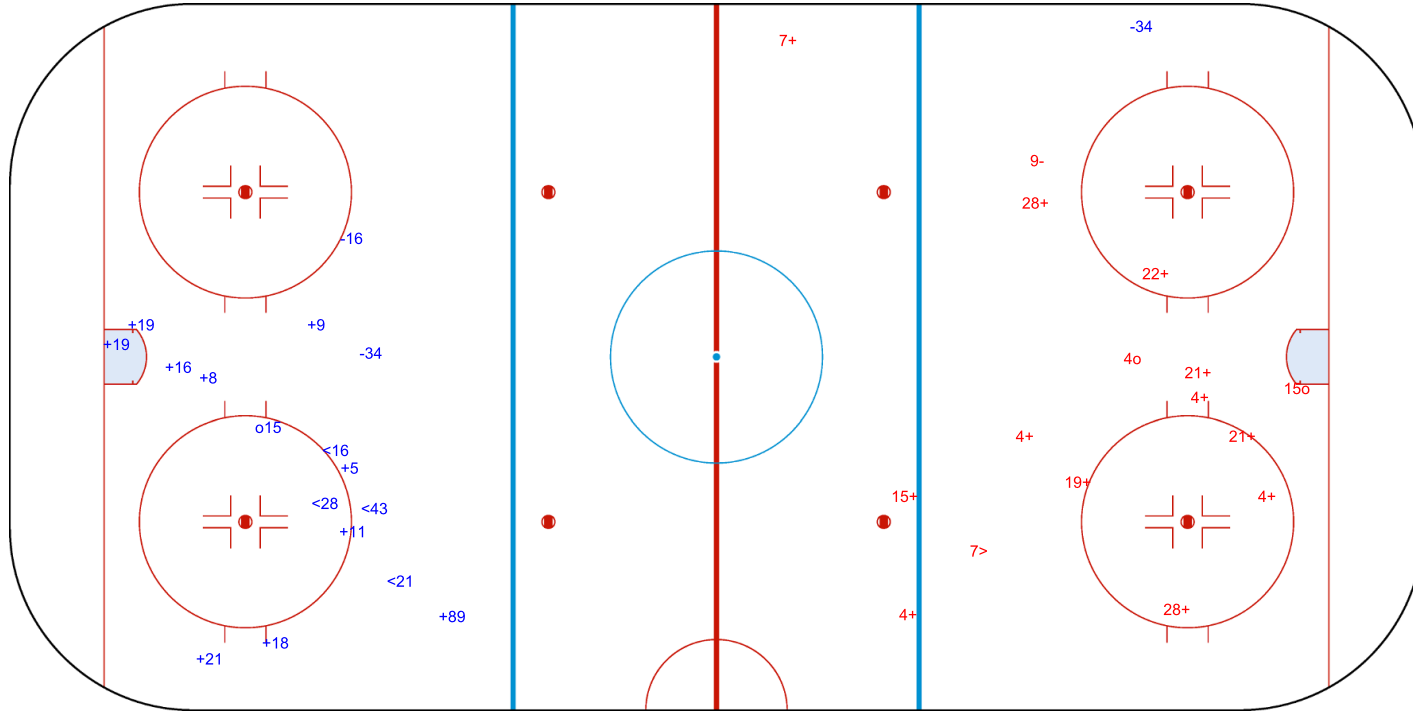

Shots by USA
Goals (o): 1   SSG (+): 10
SSP (<): 4   SPG (-): 3

GK 1 of SWE

SWE → 3rd Period ← USA

Shots by SWE
Goals (o): 2   SSG (+): 12
SSP (>): 1   SPG (-): 1

GK 30 of USA

Legend:		
GK	Goalkeeper	
SPG	Shots past goal	
SSG	Shots saved by goalkeeper	
SSP	Shots saved by player