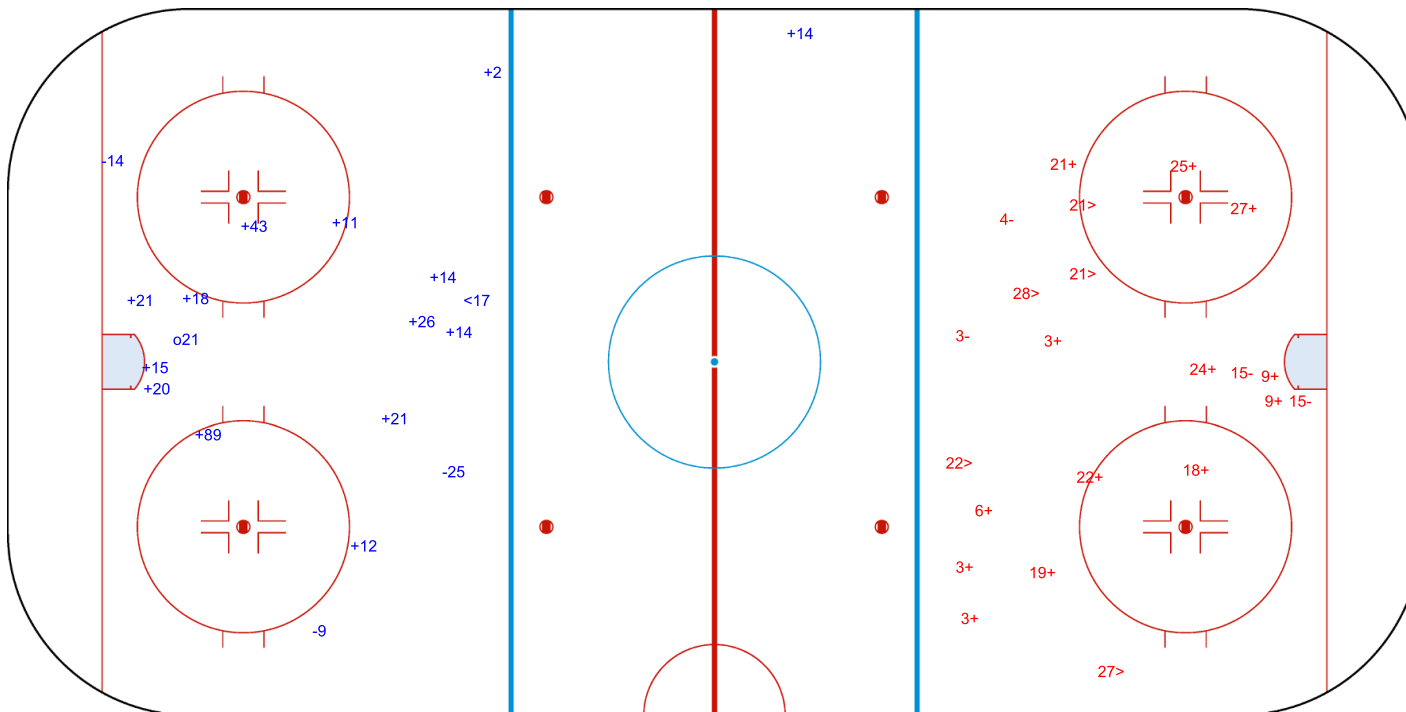

SHOT CHART
USA - SWE

Shots by USA
Goals (o): 1 SSG (+): 14
SSP (<): 1 SPG (-): 3

GK 1 of SWE

SWE → 1st Period ← USA

Shots by SWE
Goals (o): 0 SSG (+): 13
SSP (>): 5 SPG (-): 4

GK 30 of USA

Shots by SWE

Goals (o): 0 SSG (+): 3
SSP (<): 3 SPG (-): 7

GK 30 of USA

USA → 2nd Period ← SWE

Shots by USA

Goals (o): 1 SSG (+): 14
SSP (>): 1 SPG (-): 2

GK 1 of SWE

Shots by USA
Goals (o): 1 SSG (+): 10
SSP (<): 4 SPG (-): 3

GK 1 of SWE

SWE → 3rd Period ← USA