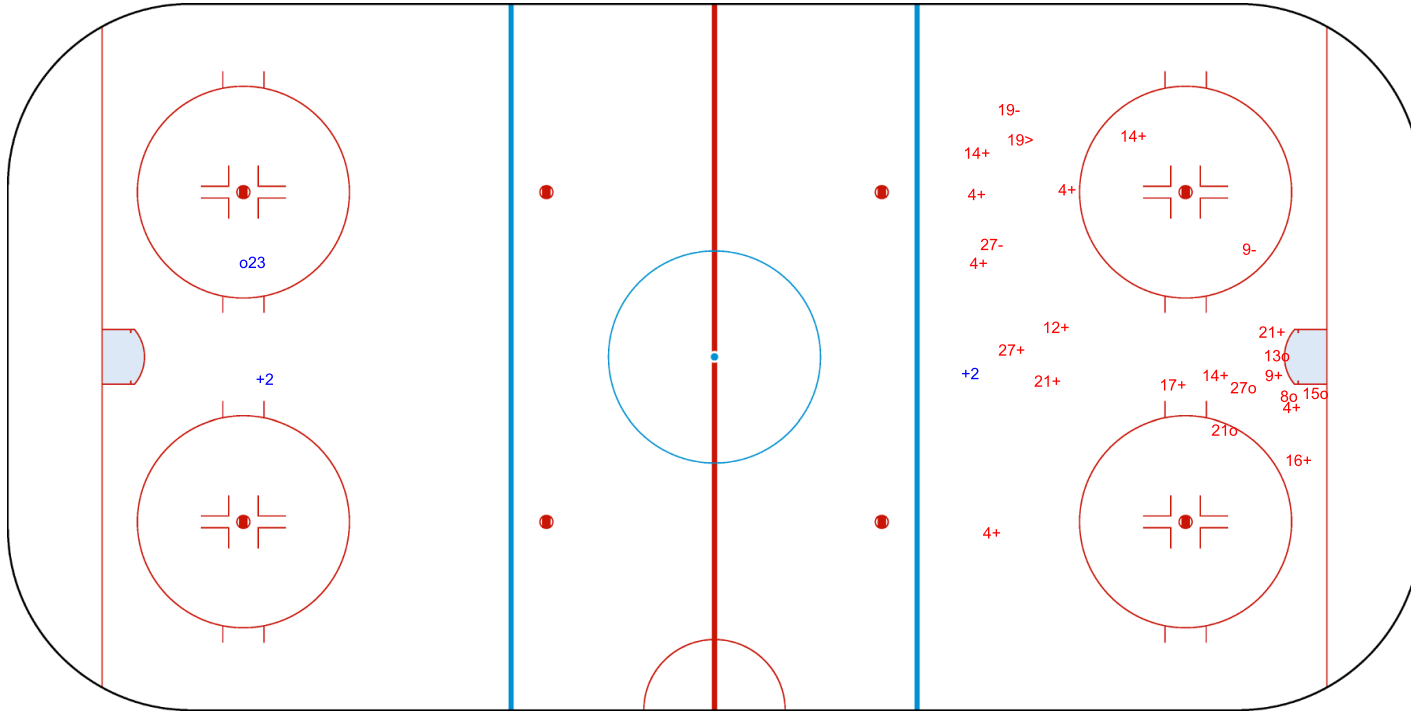

Shots by LTU
Goals (o): 6 SSG (+): 12
SSP (<): 3 SPG (-): 4

GK 1 of CRO

2nd Period

Shots by CRO
Goals (o): 0 SSG (+): 2
SSP (>): 1 SPG (-): 3

GK 20 of LTU

Shots by CRO

Goals (o): 1 SSG (+): 2
SSP (<): 0 SPG (-): 0

o23

GK 20 of LTU

3rd Period

Shots by LTU

Goals (o): 5 SSG (+): 15
SSP (>): 1 SPG (-): 3

o15 13 o27 o21 o8

GK 1 of CRO

Legend:	
GK	Goalkeeper
SPG	Shots past goal
SSG	Shots saved by goalkeeper
SSP	Shots saved by player