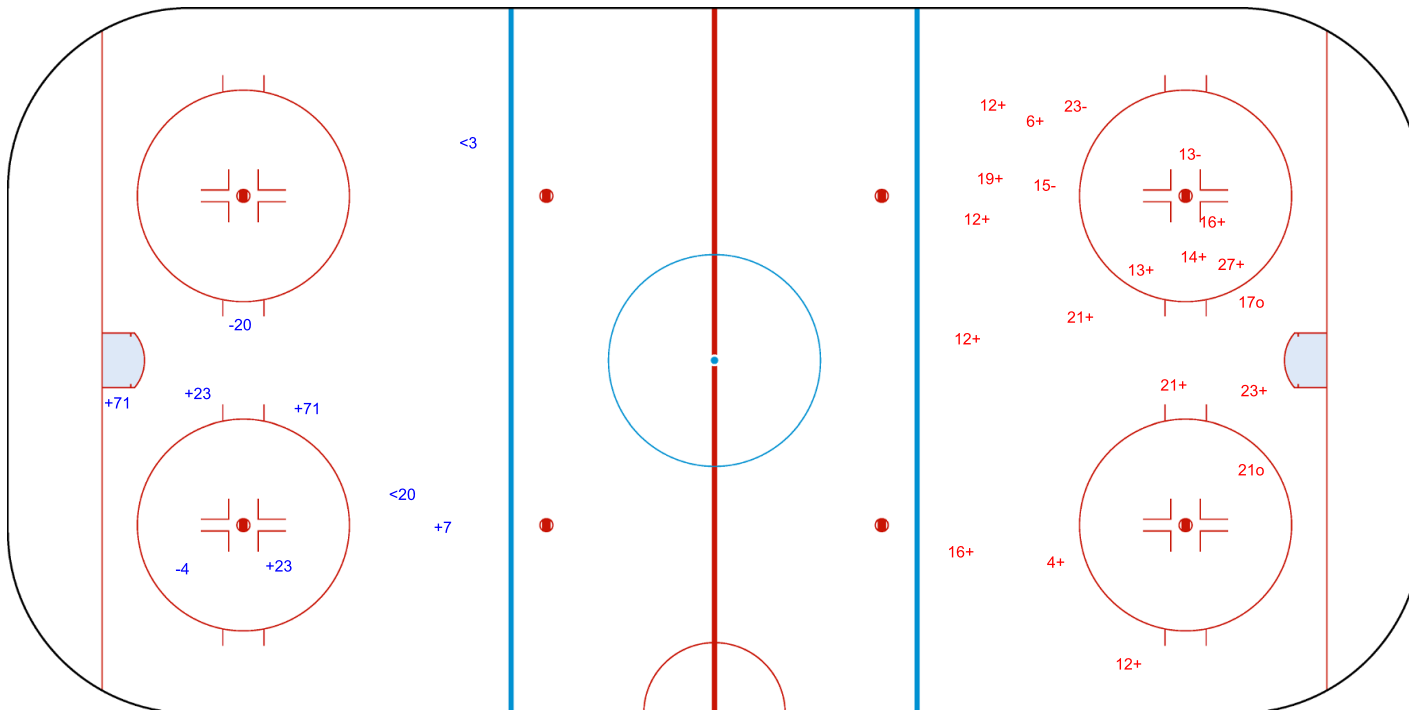

SHOT CHART
CRO - LTU

Shots by CRO
Goals (o): 0
SSP (<): 2

SSG (+): 5
SPG (-): 2

GK 20 of LTU

1st Period

Shots by LTU
Goals (o): 2
SSP (>): 0

SSG (+): 15
SPG (-): 3

GK 1 of CRO

Shots by LTU
Goals (o): 6 SSG (+): 12
SSP (<): 3 SPG (-): 4

GK 1 of CRO

2nd Period

Shots by CRO
Goals (o): 0 SSG (+): 2
SSP (>): 1 SPG (-): 3

GK 20 of LTU

Shots by CRO

Goals (o): 1 SSG (+): 2
SSP (<): 0 SPG (-): 0