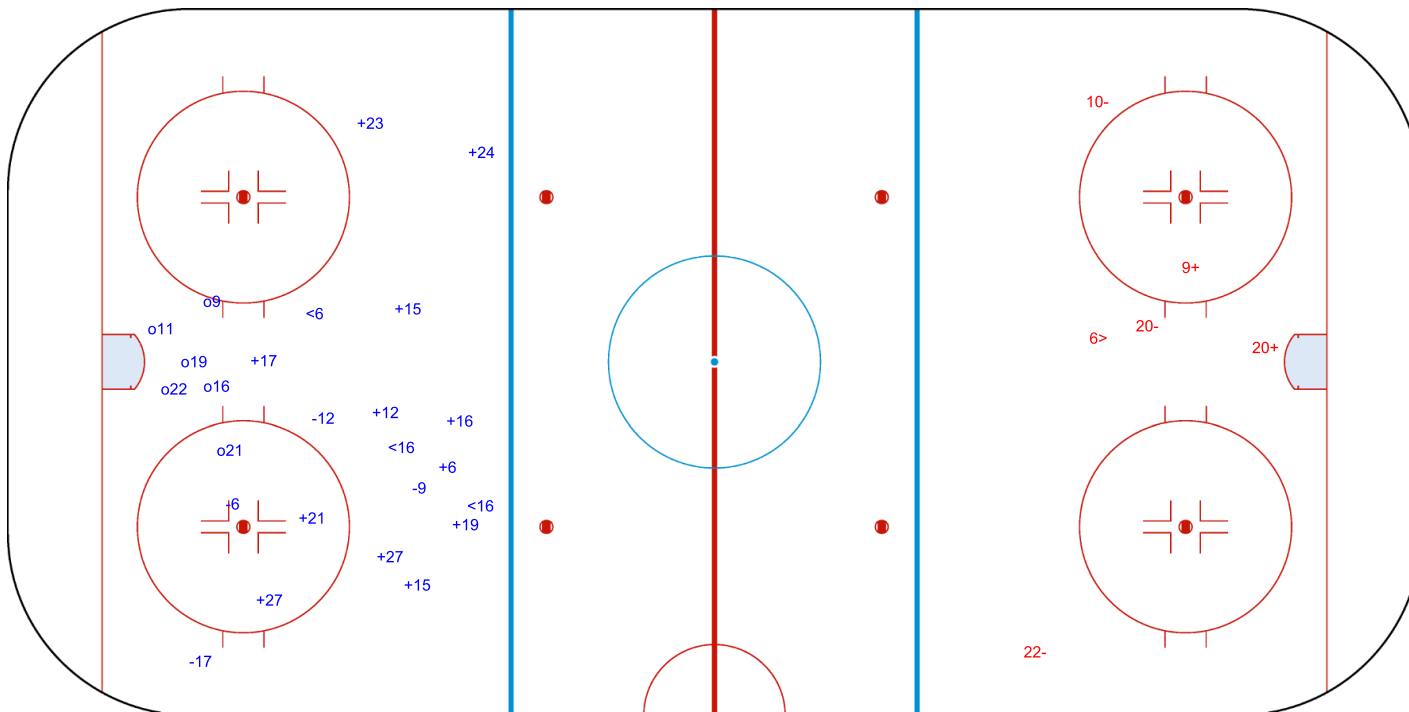

SHOT CHART
CRO - LTU

Shots by CRO
Goals (o): 0
SSP (<): 2

SSG (+): 5
SPG (-): 2

GK 20 of LTU

1st Period

Shots by LTU
Goals (o): 2
SSP (>): 0

SSG (+): 15
SPG (-): 3

GK 1 of CRO

Shots by LTU
Goals (o): 6 SSG (+): 12
SSP (<): 3 SPG (-): 4

GK 1 of CRO

2nd Period

Shots by CRO
Goals (o): 0 SSG (+): 2
SSP (>): 1 SPG (-): 3

GK 20 of LTU

Shots by CRO

Goals (o): 1 SSG (+): 2
SSP (<): 0 SPG (-): 0