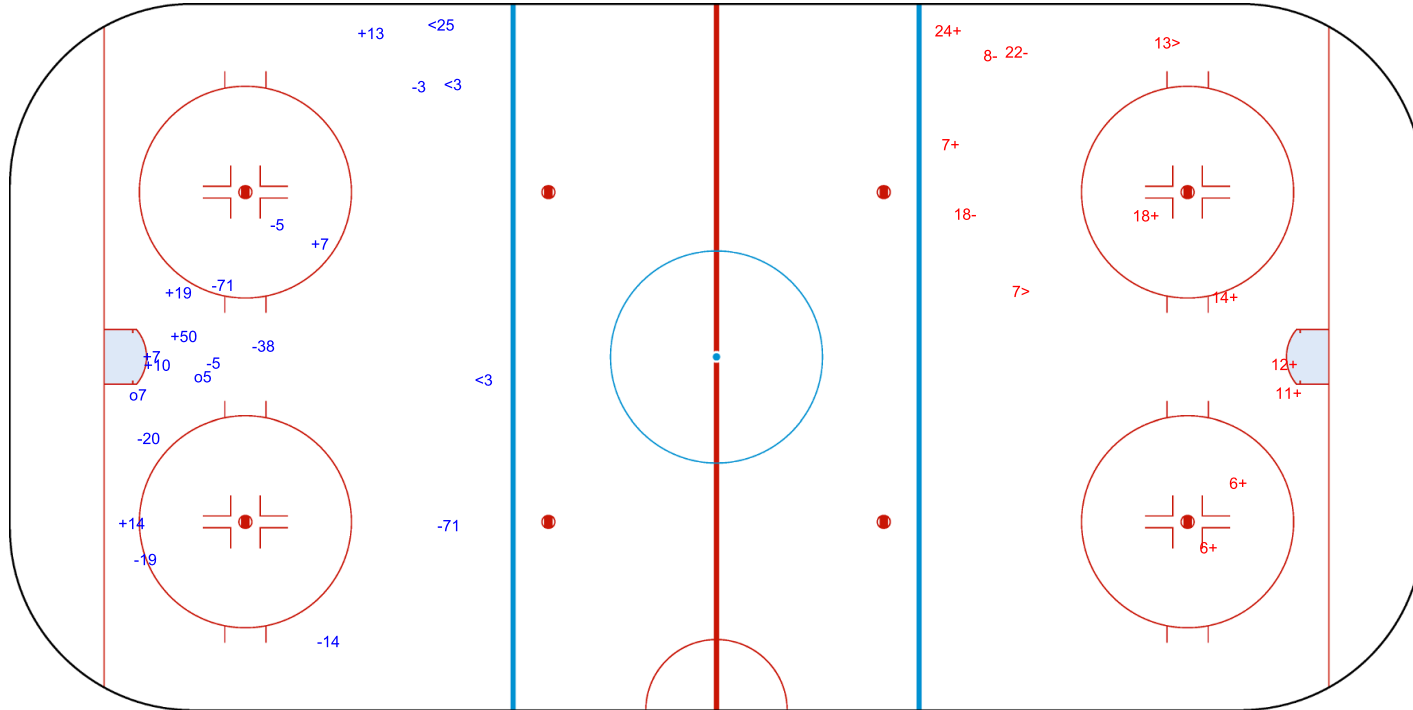

SHOT CHART
CRO - ISL

Shots by CRO
Goals (o): 2 SSG (+): 7
SSP (<): 3 SPG (-): 9

GK 1 of ISL

ISL → 1st Period ← CRO

Shots by ISL
Goals (o): 0 SSG (+): 8
SSP (>): 2 SPG (-): 3

GK 29 of CRO

Shots by ISL

Goals (o): 1 SSG (+): 9
SSP (<): 2 SPG (-): 4

GK 29 of CRO

2nd Period

Shots by CRO

Goals (o): 3 SSG (+): 15
SSP (>): 3 SPG (-): 7

GK 1 of ISL

Shots by CRO

Goals (o): 1 SSG (+): 7
SSP (<): 3 SPG (-): 4

GK 1 of ISL