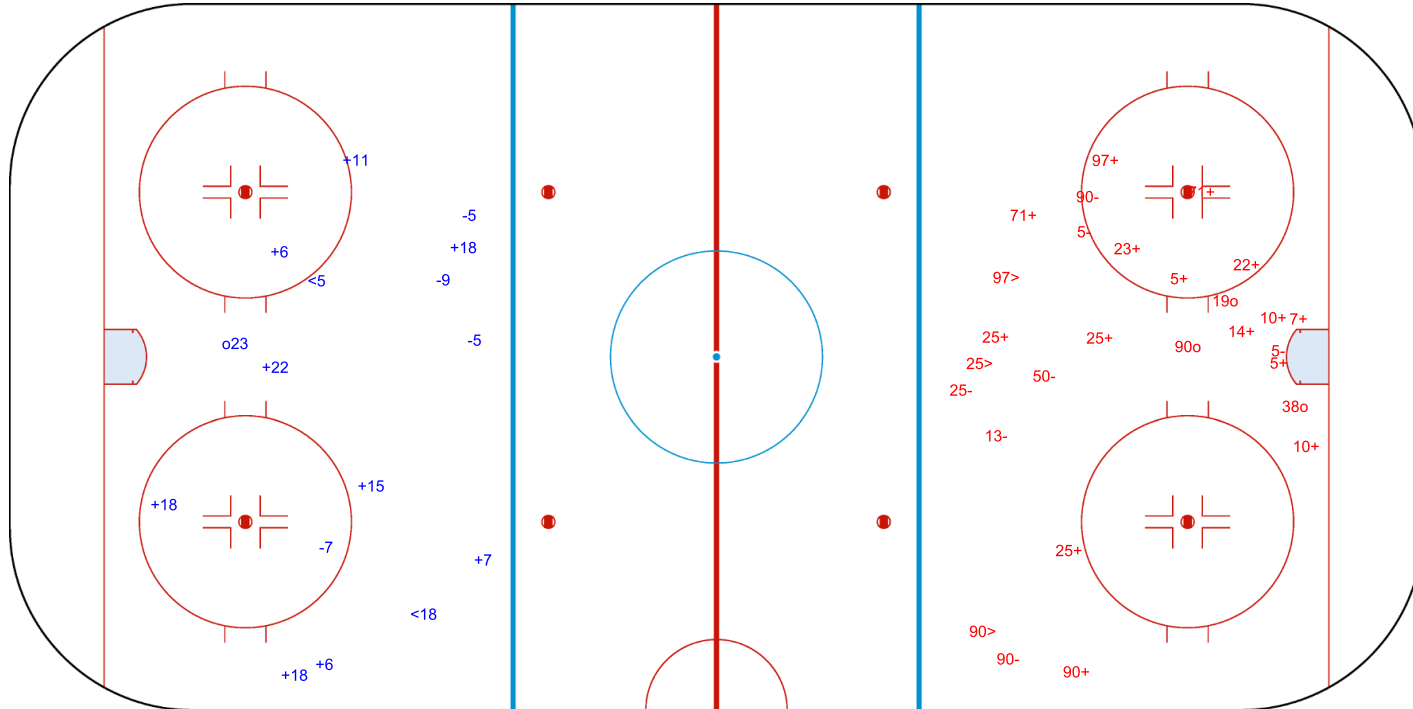

SHOT CHART
CRO - ISL

Shots by CRO
Goals (o): 2 SSG (+): 7
SSP (<): 3 SPG (-): 9

GK 1 of ISL

ISL → 1st Period ← CRO

Shots by ISL
Goals (o): 0 SSG (+): 8
SSP (>): 2 SPG (-): 3

GK 29 of CRO

Shots by ISL

Goals (o): 1 SSG (+): 9
SSP (<): 2 SPG (-): 4

GK 29 of CRO

2nd Period

Shots by CRO

Goals (o): 3 SSG (+): 15
SSP (>): 3 SPG (-): 7

GK 1 of ISL

Shots by CRO

Goals (o): 1 SSG (+): 7
SSP (<): 3 SPG (-): 4

GK 1 of ISL