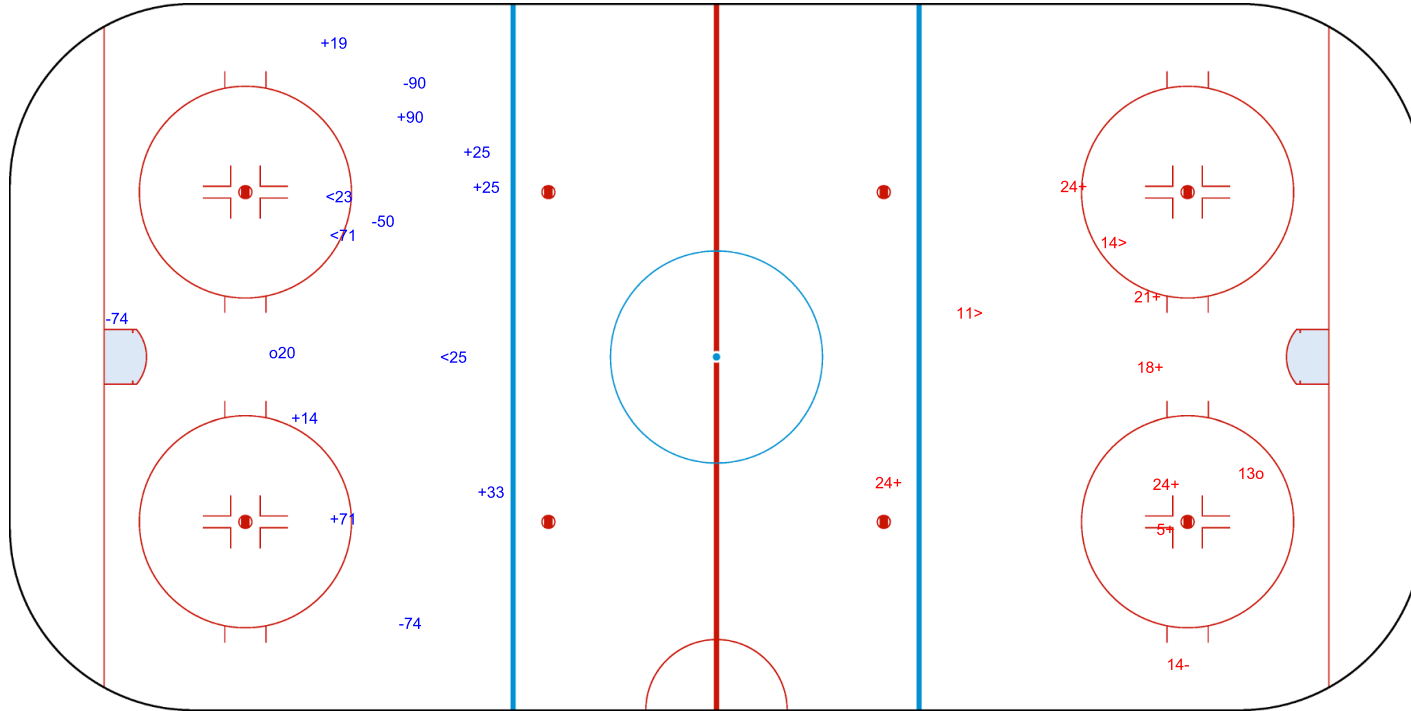

Shots by CRO

Goals (o): 1   SSG (+): 7
SSP (<): 3   SPG (-): 4

GK 1 of ISL

ISL → 3rd Period ← CRO

Shots by ISL

Goals (o): 1   SSG (+): 6
SSP (>): 2   SPG (-): 1

GK 29 of CRO

Legend:
GK Goalkeeper   **SPG** Shots past goal   **SSG** Shots saved by goalkeeper   **SSP** Shots saved by player