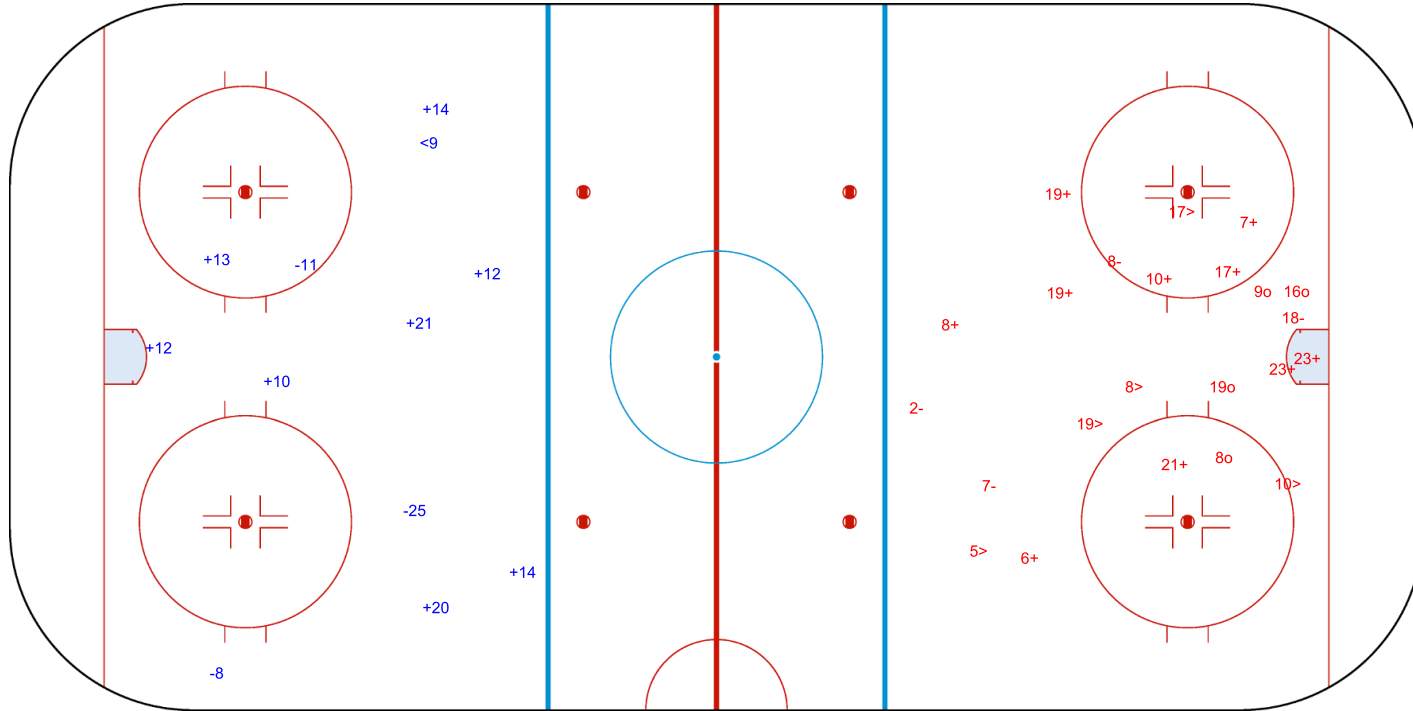

SHOT CHART  
SLO - EST

Shots by SLO  
Goals (o): 2  
SSG (+): 14  
SSP (<): 6

GK 29 of EST

EST → Period: 1 ← SLO

Shots by EST  
Goals (o): 2  
SSG (+): 9  
SSP (>): 0

GK 20 of SLO

Shots by EST  
Goals (o): 0  
SSP (<): 1  
SSG (+): 8  
SPG (-): 3

GK 20 of SLO

SLO → Period: 2 ← EST

Shots by SLO  
Goals (o): 4  
SSP (>): 5  
SSG (+): 10  
SPG (-): 4

GK 29 of EST

GK 30 of EST

Shots by SLO  
Goals (o): 2    SSG (+): 14  
SSP (-): 8    SPG (-): 3

GK 30 of EST