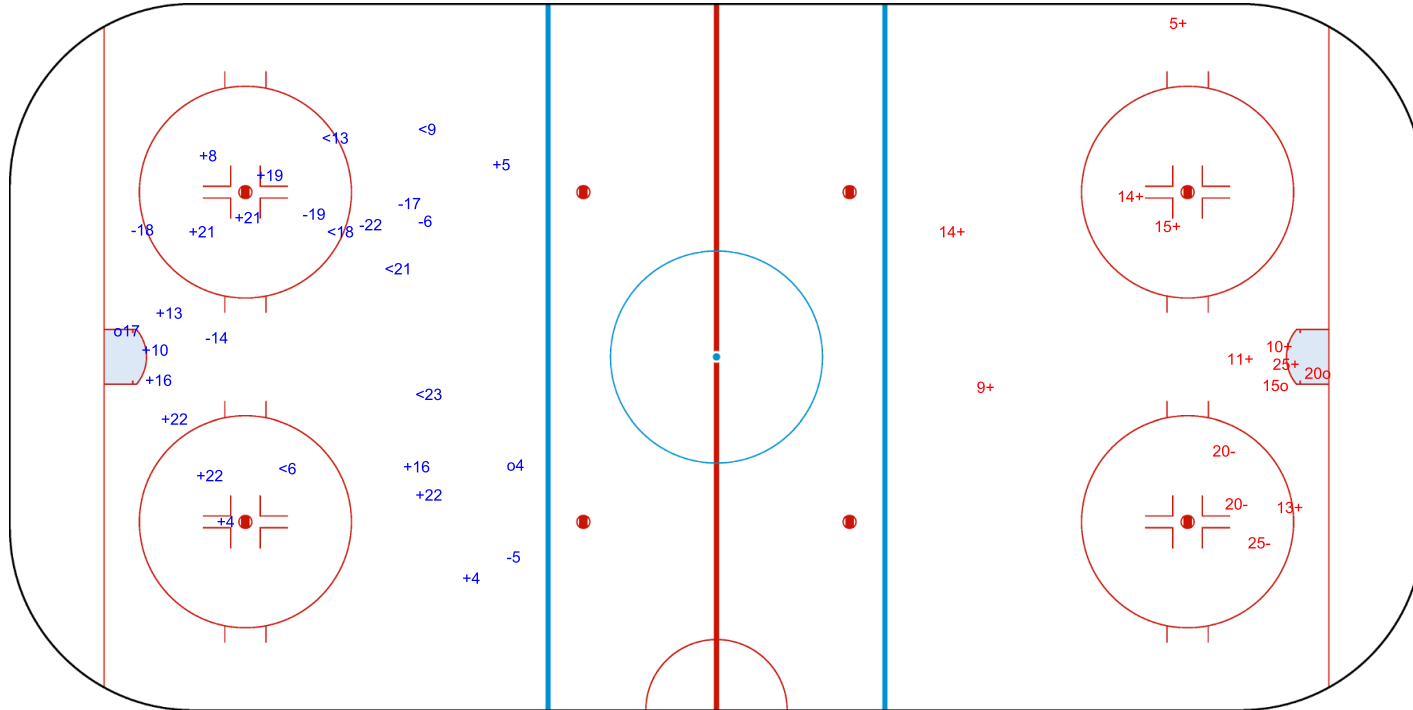

SHOT CHART  
SLO - EST

Shots by SLO  
Goals (o): 2  
SSG (+): 14  
SSP (<): 6

GK 29 of EST

EST → Period: 1 ← SLO

Shots by EST  
Goals (o): 2  
SSG (+): 9  
SSP (>): 0

GK 20 of SLO

Shots by EST  
Goals (o): 0  
SSP (<): 1  
SSG (+): 8  
SPG (-): 3

GK 20 of SLO

SLO → Period: 2 ← EST

Shots by SLO  
Goals (o): 4  
SSP (>): 5  
SSG (+): 10  
SPG (-): 4

GK 29 of EST

GK 30 of EST

Shots by SLO  
Goals (o): 2    SSG (+): 14  
SSP (-): 8    SPG (-): 3

GK 30 of EST