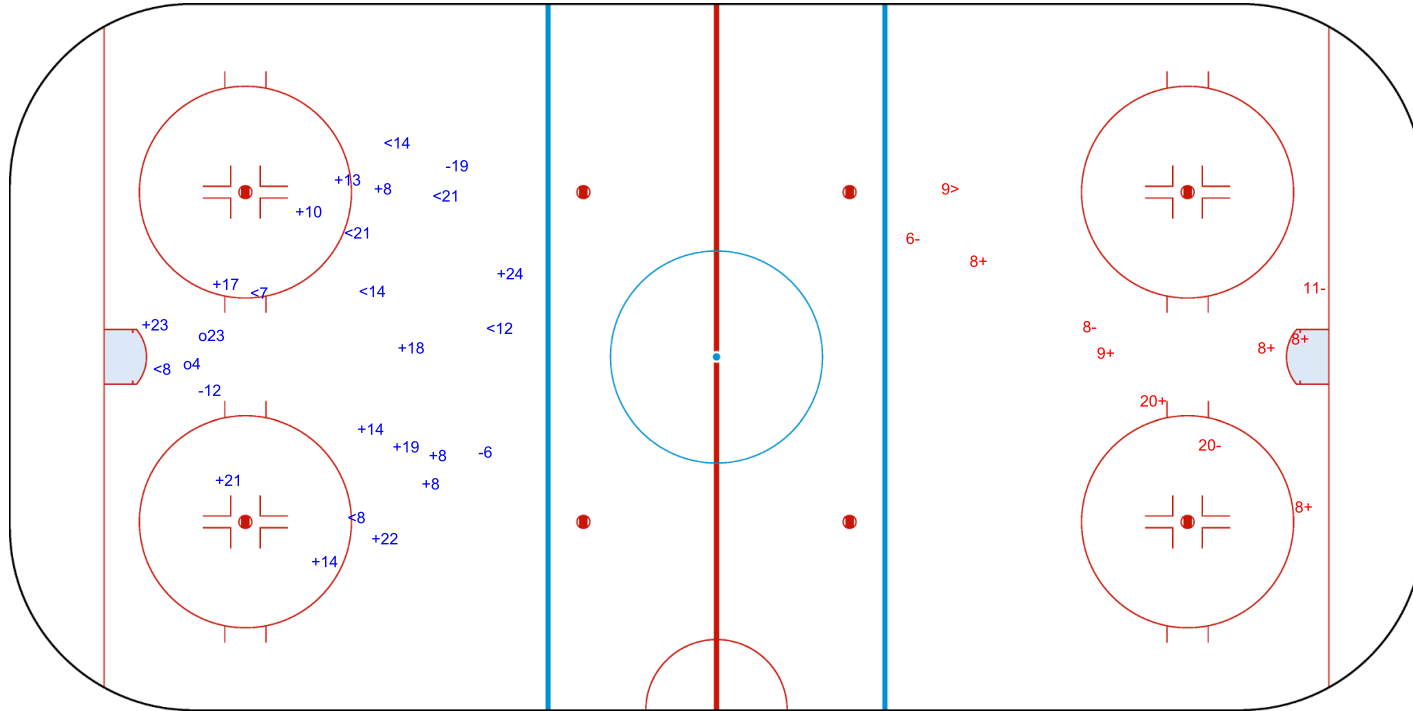

GK 20 of SLO

SLO → Period: 2 ← EST

Shots by SLO  
Goals (o): 4  
SSP (>): 5  
SSG (+): 10  
SPG (-): 4

GK 29 of EST

GK 30 of EST

Shots by SLO  
Goals (o): 2    SSG (+): 14  
SSP (-): 8    SPG (-): 3

GK 30 of EST

EST

Period: 3

SLO

Shots by EST  
Goals (o): 0    SSG (+): 6  
SSP (>): 1    SPG (-): 4

GK 20 of SLO

Legend:	
<b>GK</b>	Goalkeeper
<b>SPG</b>	Shots past goal
<b>SSG</b>	Shots saved by goalkeeper
<b>SSP</b>	Shots saved by player